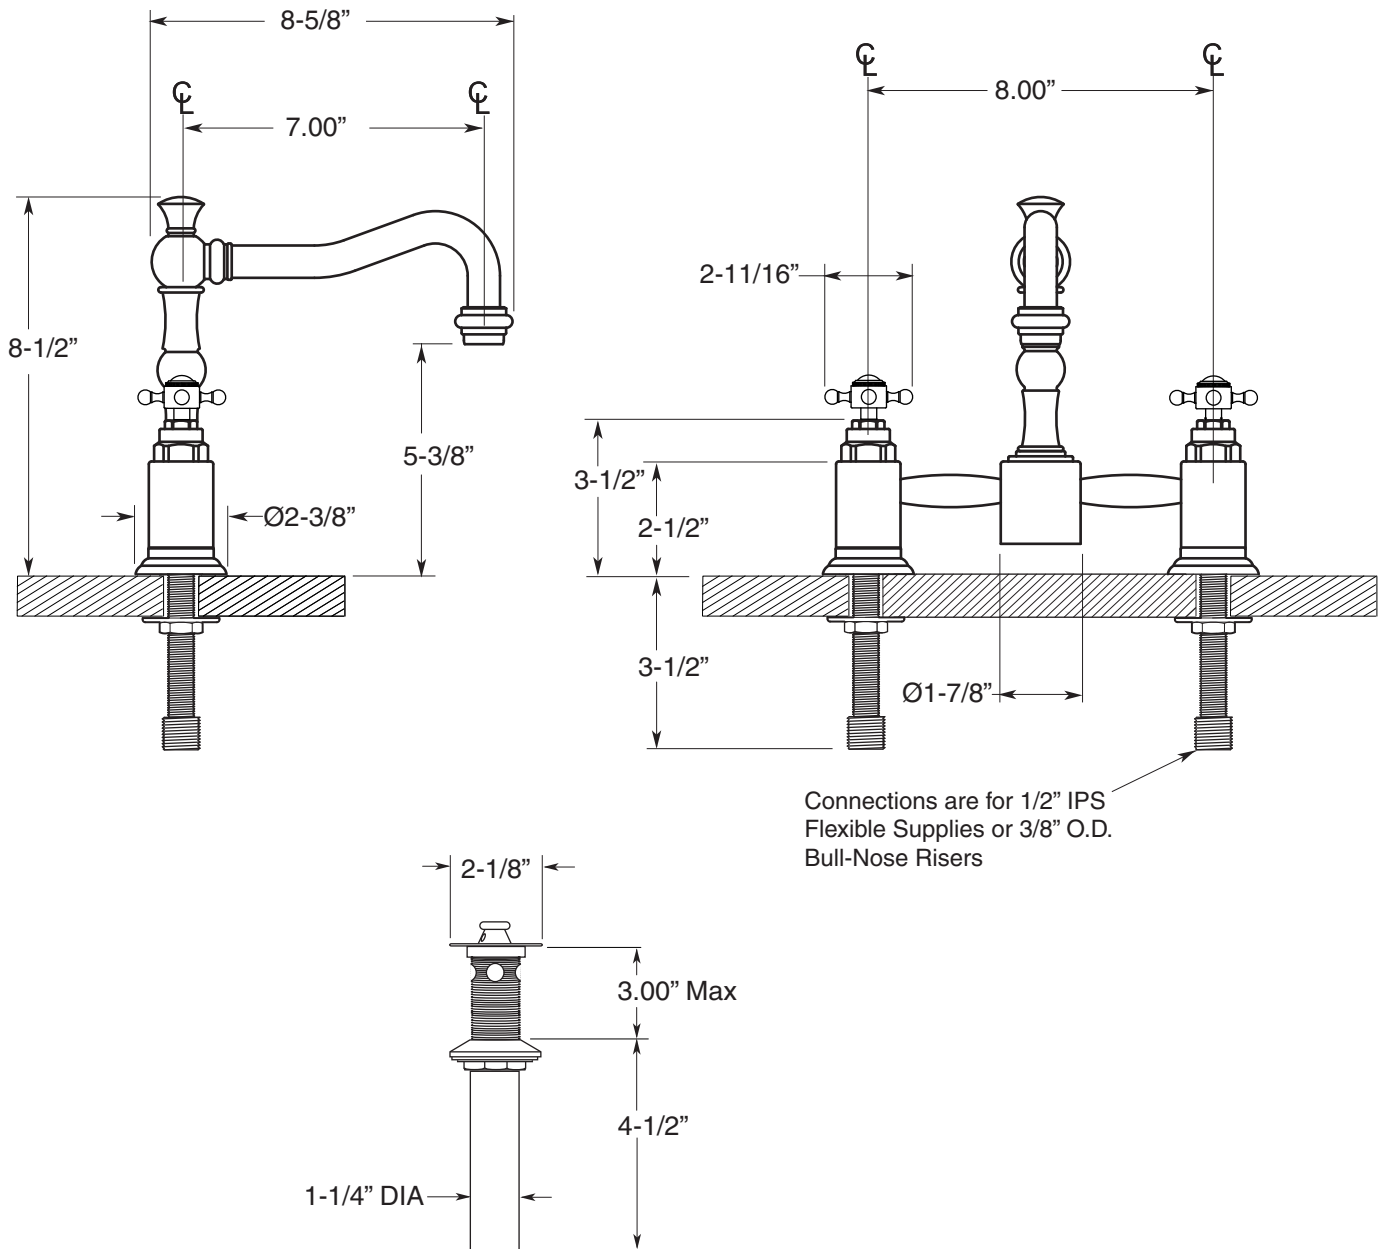

FEATURES:

- All brass construction.
- Flexible hose connections.
- Includes lift & turn drain with overflow P/N 18.11.042
- Replacement cartridge P/N: 18.30.029-cold / 18.30.030-hot
- Available in all finishes. Warranty varies according to finish selection.
- Standard aerator is limited to 1.5 gpm.
- Certified to meet or exceed the following codes and standards:
ASME A112.18.1/CSAB 125.1-2011

St. Michel
Pillar Lavatory Set
(Swivel Spout)
1.3555034

Note: Measurements are subject to change or cancellation. No responsibility is assumed for use of superseded or voided pages.