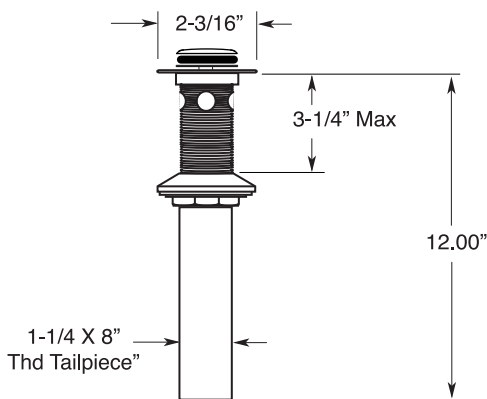

Series 3400

1.344908

Polaris II

Widespread Lavatory Set

FEATURES:

- All brass construction. Flexible hoses designed to be installed on 8" to 16" centers. Includes soft touch drain assembly. P/N 18.11.052
- Lever style handles with inside screw attachment.
- 20 PT. 1/4-turn ceramic disc valve cartridge.
- Available in all finishes. Warranty varies according to finish selection.
- Standard aerator is limited to 1.2 gpm.
- Certified to meet or exceed the following codes and standards:
ASME A112.18.1/CSAB 125.1-2012

SOFT TOUCH
DRAIN ASSEMBLY
P/N 18.11.052

NOTE: Spout and valves install through 1-1/4" diameter holes

Note: Measurements are subject to change or cancellation. No responsibility is assumed for use of superseded or voided pages.