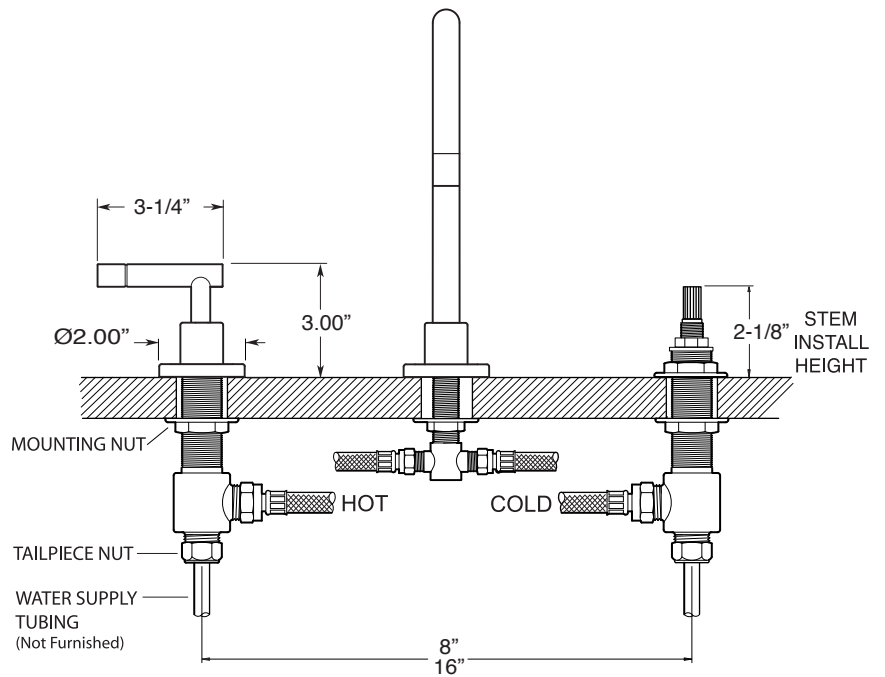

Series 3400

1.344908

Polaris II

Widespread Lavatory Set

FEATURES:

- All brass construction. Flexible hoses designed to be installed on 8" to 16" centers. Includes soft touch drain assembly. P/N 18.11.052
- Lever style handles with inside screw attachment.
- 20 PT. 1/4-turn ceramic disc valve cartridge.
- Available in all finishes. Warranty varies according to finish selection.
- Standard aerator is limited to 1.2 gpm.
- Certified to meet or exceed the following codes and standards:
ASME A112.18.1/CSAB 125.1-2012

SOFT TOUCH
DRAIN ASSEMBLY
P/N 18.11.052

NOTE: Spout and valves install through 1-1/4" diameter holes

Note: Measurements are subject to change or cancellation. No responsibility is assumed for use of superseded or voided pages.