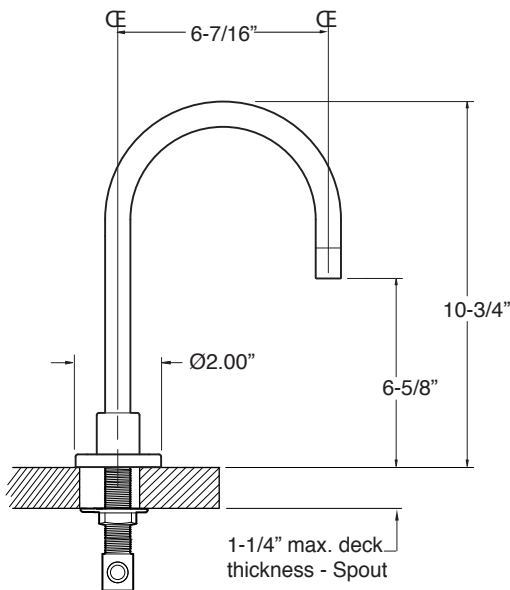

Series 3400

1.344908

Polaris II

Widespread Lavatory Set

FEATURES:

- All brass construction. Flexible hoses designed to be installed on 8" to 16" centers. Includes soft touch drain assembly. P/N 18.11.052
- Lever style handles with inside screw attachment.
- 20 PT. 1/4-turn ceramic disc valve cartridge.
- Available in all finishes. Warranty varies according to finish selection.
- Standard aerator is limited to 1.2 gpm.
- Certified to meet or exceed the following codes and standards:
ASME A112.18.1/CSAB 125.1-2012

SOFT TOUCH
DRAIN ASSEMBLY
P/N 18.11.052

NOTE: Spout and valves install through 1-1/4" diameter holes

Note: Measurements are subject to change or cancellation. No responsibility is assumed for use of superseded or voided pages.