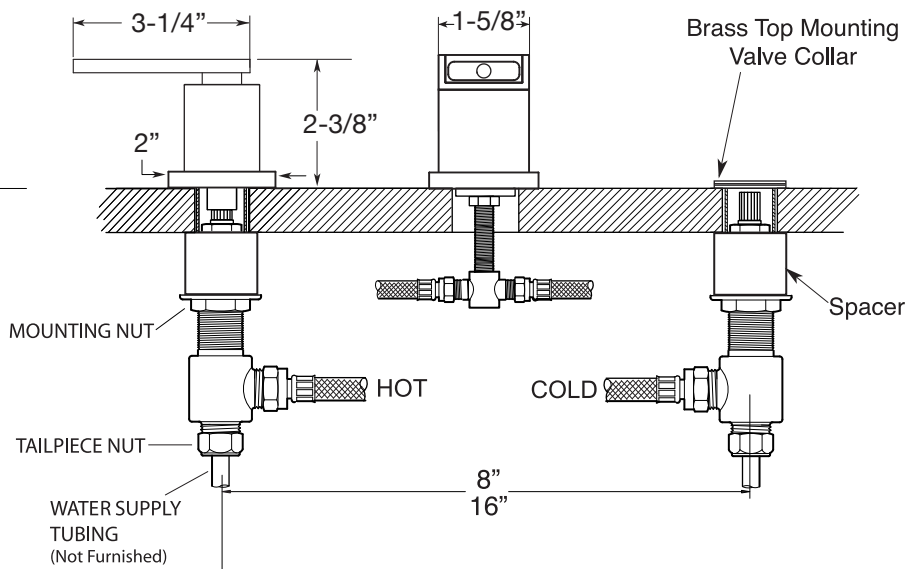

FEATURES:

- All brass construction. Flexible hoses designed to be installed on 8" to 16" centers. Includes soft touch drain assembly.
- Square escutcheon with lever style handles.
- 1/4-turn ceramic disc valve cartridge.
- Available in all finishes. Warranty varies according to finish selection.
- Standard flow from spout is limited to 1.2 gpm.
- Certified to meet or exceed the following codes and standards:
ASME A112.18.1/CSAB 125.1-2012

Jaxx
Widespread Lavatory Set
1.333308

NOTE: Spout and valves install through 1-1/4" diameter holes

Note: Measurements are subject to change or cancellation. No responsibility is assumed for use of superseded or voided pages.