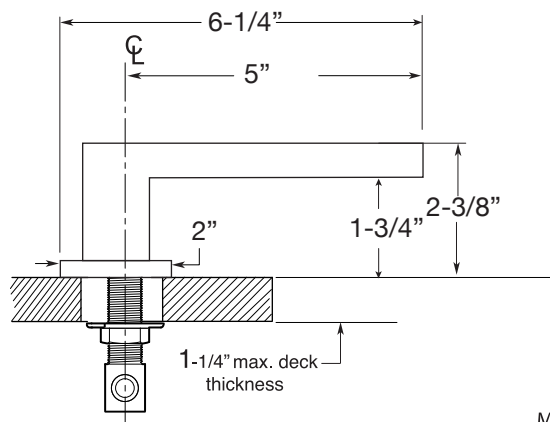

FEATURES:

- All brass construction. Flexible hoses designed to be installed on 8" to 16" centers. Includes soft touch drain assembly.
- Square escutcheon with lever style handles.
- 1/4-turn ceramic disc valve cartridge.
- Available in all finishes. Warranty varies according to finish selection.
- Standard flow from spout is limited to 1.2 gpm.
- Certified to meet or exceed the following codes and standards:
ASME A112.18.1/CSAB 125.1-2012

Jaxx
Widespread Lavatory Set
1.333308

NOTE: Spout and valves install through 1-1/4" diameter holes

Note: Measurements are subject to change or cancellation. No responsibility is assumed for use of superseded or voided pages.