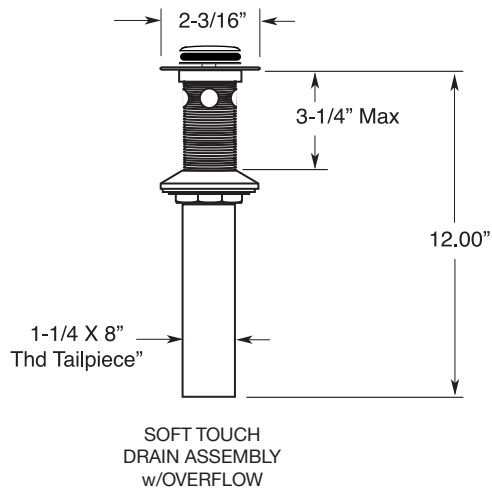

FEATURES:

- All brass construction. Flexible hoses designed to be installed on 8" to 16" centers. Includes soft touch drain assembly.
- Square escutcheon with lever style handles.
- 1/4-turn ceramic disc valve cartridge.
- Available in all finishes. Warranty varies according to finish selection.
- Standard flow from spout is limited to 1.2 gpm.
- Certified to meet or exceed the following codes and standards:
ASME A112.18.1/CSAB 125.1-2012

Jaxx
Widespread Lavatory Set
1.333308

NOTE: Spout and valves install through 1-1/4" diameter holes

Note: Measurements are subject to change or cancellation. No responsibility is assumed for use of superseded or voided pages.