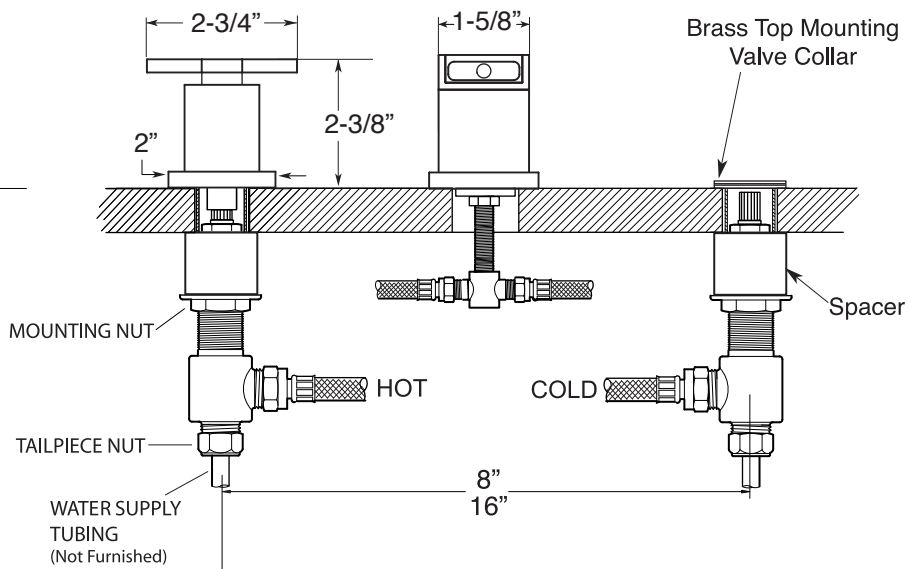

FEATURES:

- All brass construction. Flexible hoses designed to be installed on 8" to 16" centers. Includes soft touch drain assembly.
- Square escutcheon with cross style handles.
- 1/4-turn ceramic disc valve cartridge.
- Available in all finishes. Warranty varies according to finish selection.
- Standard flow from spout is limited to 1.2 gpm.
- Certified to meet or exceed the following codes and standards:
ASME A112.18.1/CSAB 125.1-2012

Mixx
Widespread Lavatory Set
1.333208

NOTE: Spout and valves install through 1-1/4" diameter holes

Note: Measurements are subject to change or cancellation. No responsibility is assumed for use of superseded or voided pages.