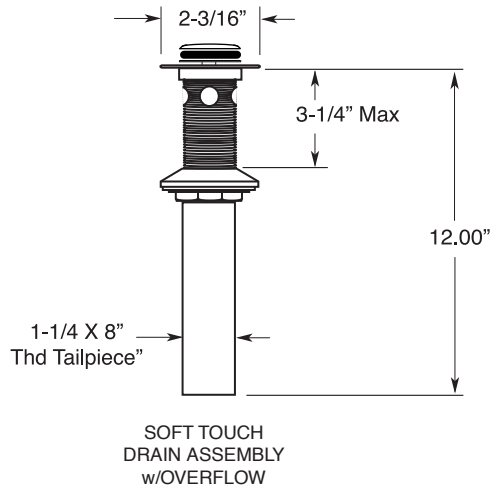

FEATURES:

- All brass construction. Flexible hoses designed to be installed on 8" to 16" centers. Includes soft touch drain assembly.
- Square escutcheon with cross style handles.
- 1/4-turn ceramic disc valve cartridge.
- Available in all finishes. Warranty varies according to finish selection.
- Standard flow from spout is limited to 1.2 gpm.
- Certified to meet or exceed the following codes and standards:
ASME A112.18.1/CSAB 125.1-2012

Mixx
Widespread Lavatory Set
1.333208

NOTE: Spout and valves install through 1-1/4" diameter holes

Note: Measurements are subject to change or cancellation. No responsibility is assumed for use of superseded or voided pages.