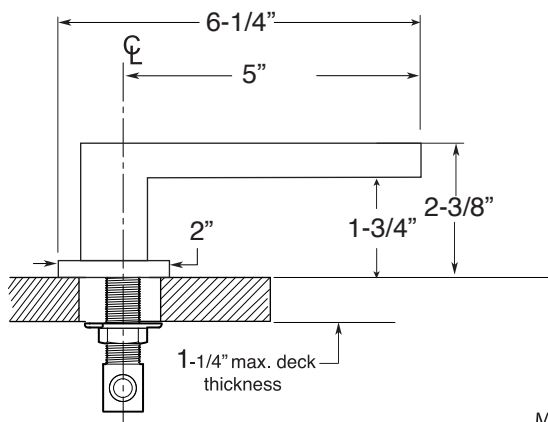

FEATURES:

- All brass construction. Flexible hoses designed to be installed on 8" to 16" centers. Includes soft touch drain assembly.
- Square escutcheon with cross style handles.
- 1/4-turn ceramic disc valve cartridge.
- Available in all finishes. Warranty varies according to finish selection.
- Standard flow from spout is limited to 1.2 gpm.
- Certified to meet or exceed the following codes and standards:
ASME A112.18.1/CSAB 125.1-2012

Mixx
Widespread Lavatory Set
1.333208

NOTE: Spout and valves install through 1-1/4" diameter holes

Note: Measurements are subject to change or cancellation. No responsibility is assumed for use of superseded or voided pages.