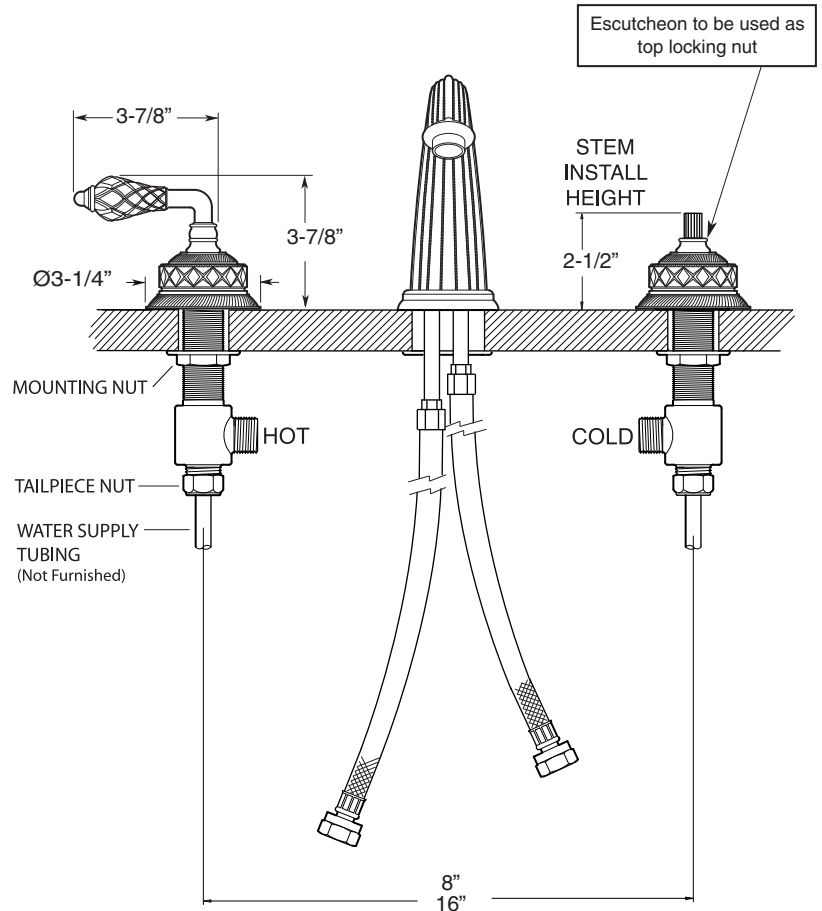

SPECIFICATIONS
Series 3200

1.326508

Luxembourg

Widespread Lavatory Set

FEATURES:

- All brass construction. Flexible hoses designed to be installed on 8" to 16" centers. Includes pop-up style drain assembly.
- Crystal lever style handle and escutcheon with setscrew attachment.
- 1/4-turn ceramic disc valve cartridge.
- Available in all finishes. Warranty varies according to finish selection.
- Standard aerator is limited to 1.5 gpm.
- Certified to meet or exceed the following codes and standards:
ASME A112.18.1/CSAB 125.1-2011

NOTE: Spout and valves install through 1-1/4" diameter holes

Note: Measurements are subject to change or cancellation. No responsibility is assumed for use of superseded or voided pages.

Parts List Series 3200