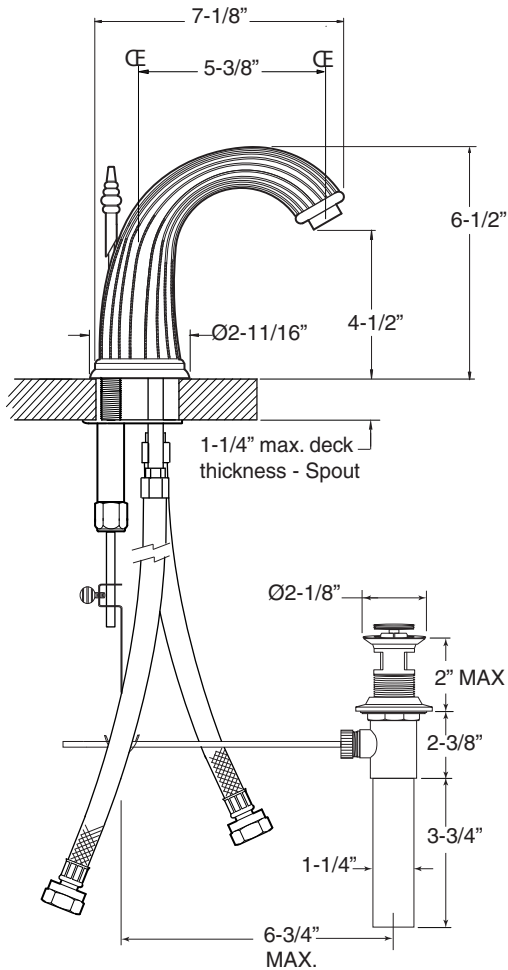

SPECIFICATIONS
Series 3200

1.326508

Luxembourg

Widespread Lavatory Set

FEATURES:

- All brass construction. Flexible hoses designed to be installed on 8" to 16" centers. Includes pop-up style drain assembly.
- Crystal lever style handle and escutcheon with setscrew attachment.
- 1/4-turn ceramic disc valve cartridge.
- Available in all finishes. Warranty varies according to finish selection.
- Standard aerator is limited to 1.5 gpm.
- Certified to meet or exceed the following codes and standards:
ASME A112.18.1/CSAB 125.1-2011

NOTE: Spout and valves install through 1-1/4" diameter holes

Note: Measurements are subject to change or cancellation. No responsibility is assumed for use of superseded or voided pages.

Parts List Series 3200