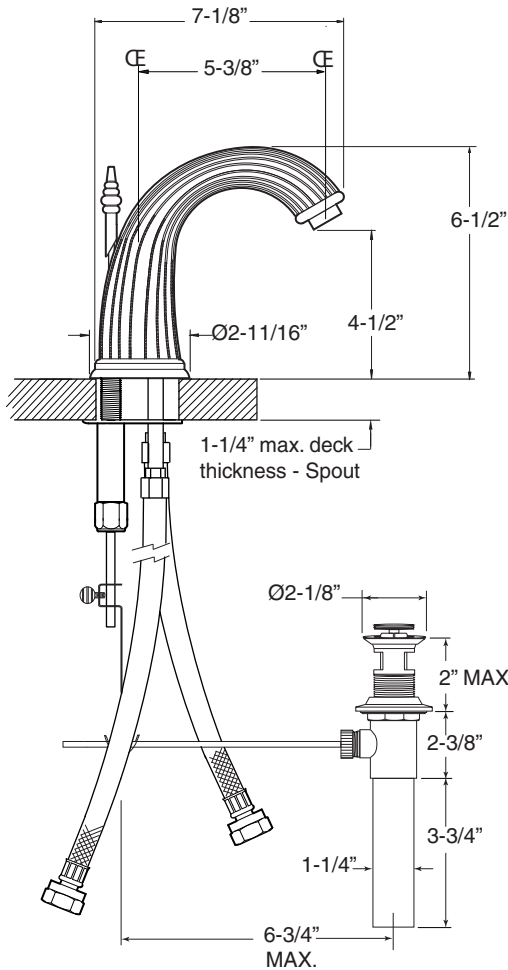

SPECIFICATIONS
Series 3200

1.320208

Jefferson Elite II

Widespread Lavatory Set

FEATURES:

- All brass construction. Flexible hoses designed to be installed on 8" to 16" centers. Includes pop-up style drain assembly.
- Chased lever style handles with setscrew attachment.
- 1/4-turn ceramic disc valve cartridge.
- Available in all finishes. Warranty varies according to finish selection.
- Standard aerator is limited to 1.5 gpm.
- Certified to meet or exceed the following codes and standards:
ASME A112.18.1/CSAB 125.1-2011

NOTE: Spout and valves install through 1-1/4" diameter holes

Note: Measurements are subject to change or cancellation. No responsibility is assumed for use of superseded or voided pages.

Parts List Series 3200

Jefferson Elite II Widespread Lavatory Set