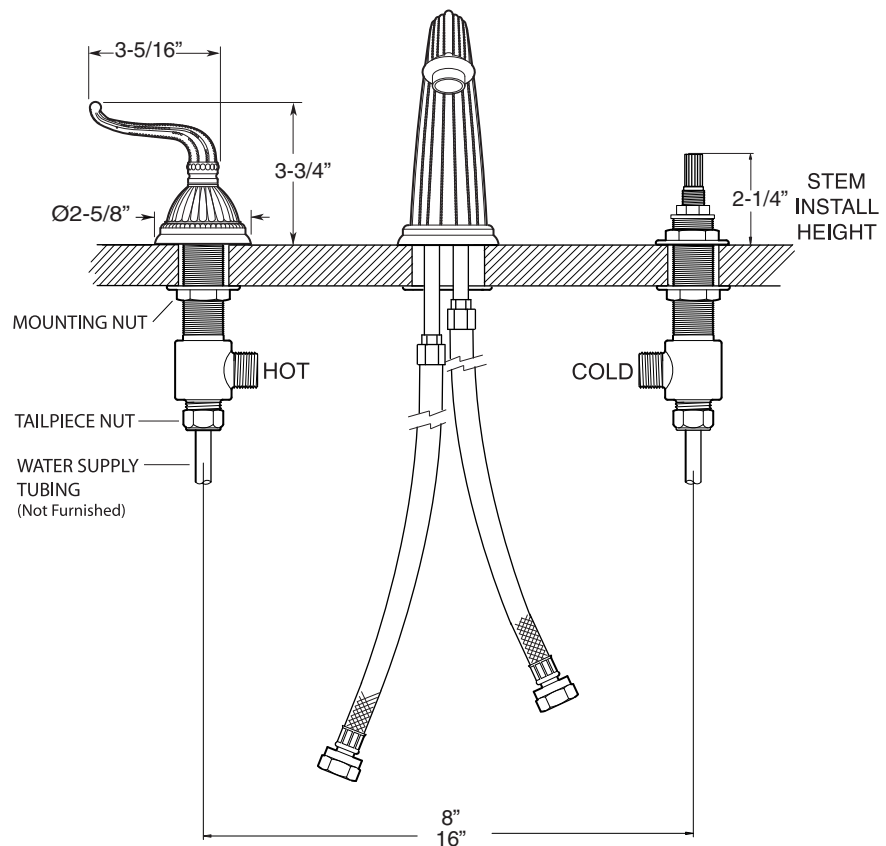

SPECIFICATIONS
Series 3200

1.320208

Jefferson Elite II

Widespread Lavatory Set

FEATURES:

- All brass construction. Flexible hoses designed to be installed on 8" to 16" centers. Includes pop-up style drain assembly.
- Chased lever style handles with setscrew attachment.
- 1/4-turn ceramic disc valve cartridge.
- Available in all finishes. Warranty varies according to finish selection.
- Standard aerator is limited to 1.5 gpm.
- Certified to meet or exceed the following codes and standards:
ASME A112.18.1/CSAB 125.1-2011

NOTE: Spout and valves install through 1-1/4" diameter holes

Note: Measurements are subject to change or cancellation. No responsibility is assumed for use of superseded or voided pages.

Parts List Series 3200

Jefferson Elite II Widespread Lavatory Set