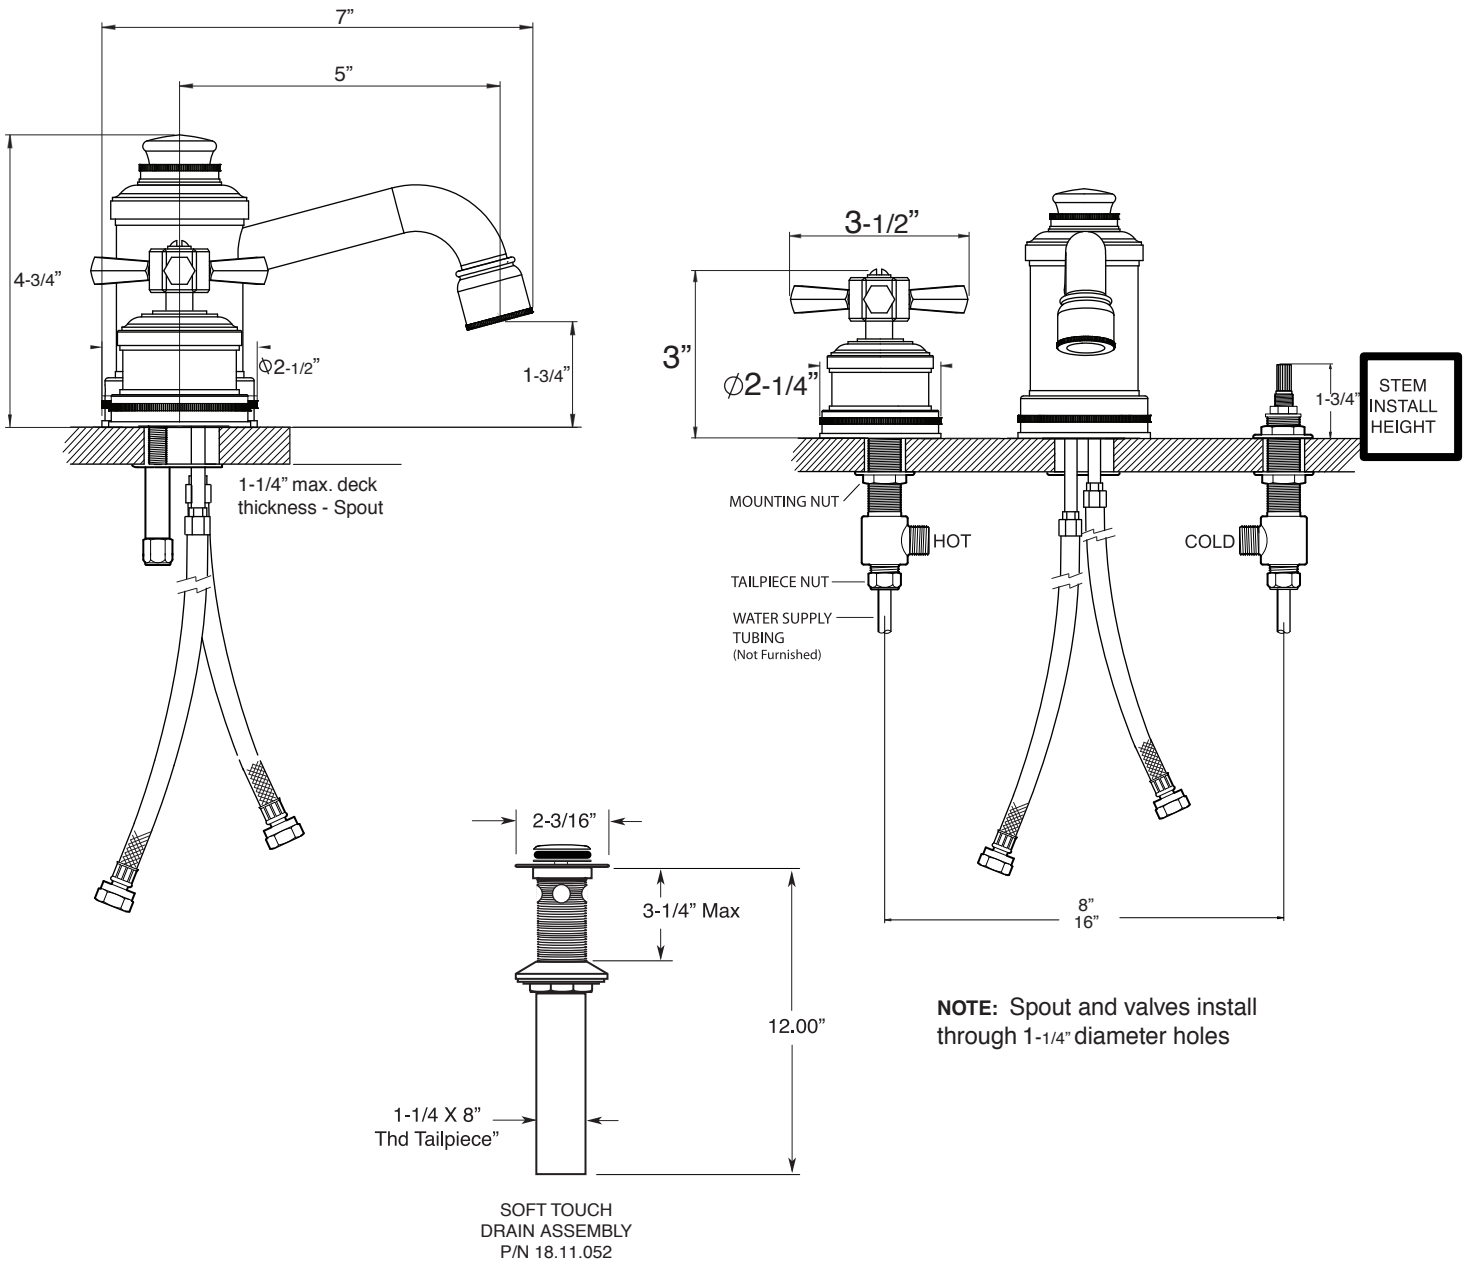

FEATURES:

- All brass construction. Flexible hoses designed to be installed on 8" to 16" centers. Includes soft touch style drain assembly.
- Cross style handles with top screw attachment.
- 20pt. 1/4-turn ceramic disc valve cartridge.
- Available in all finishes. Warranty varies according to finish selection.
- Standard aerator is limited to 1.2 gpm.
- Certified to meet or exceed the following codes and standards:
ASME A112.18.1/CSAB 125.1-2012

1.285408
Regent X
Widespread Lavatory Set

Note: Measurements are subject to change or cancellation. No responsibility is assumed for use of superseded or voided pages.