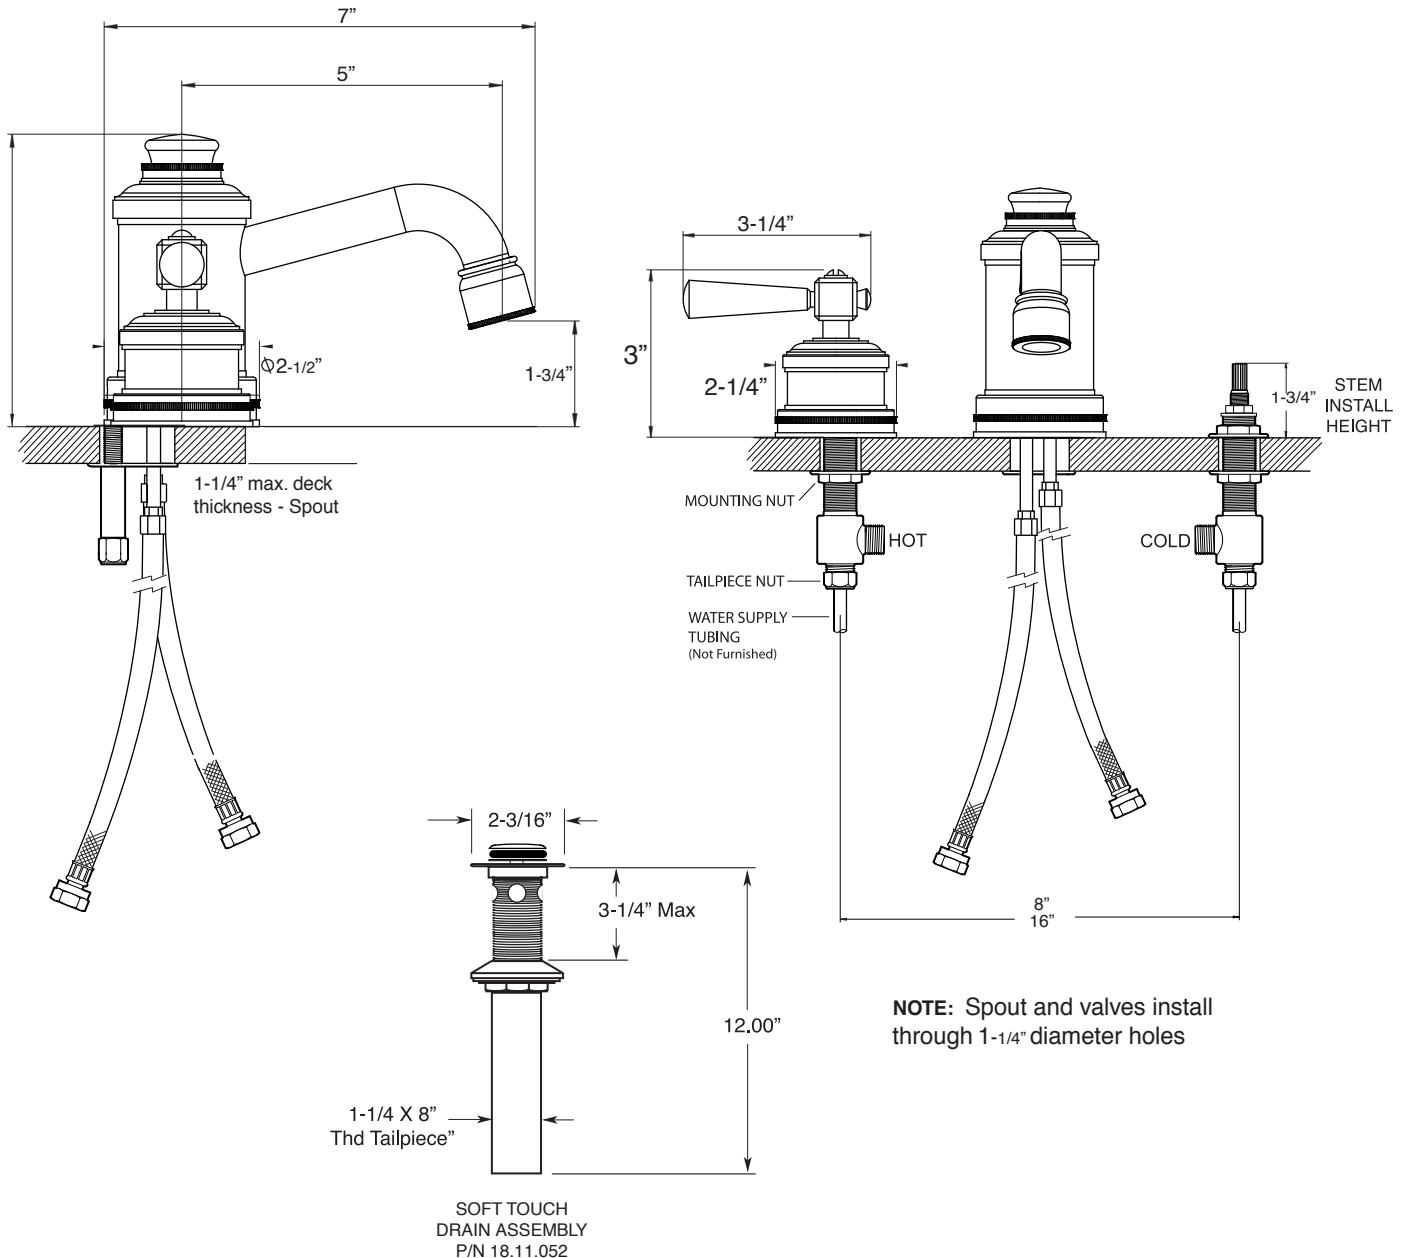

FEATURES:

- All brass construction. Flexible hoses designed to be installed on 8" to 16" centers. Includes soft touch style drain assembly.
- Lever style handles with top screw attachment.
- 20pt. 1/4-turn ceramic disc valve cartridge.
- Available in all finishes. Warranty varies according to finish selection.
- Standard aerator is limited to 1.2 gpm.
- Certified to meet or exceed the following codes and standards:
ASME A112.18.1/CSAB 125.1-2012

1.285308

Regent

Widespread Lavatory Set

Note: Measurements are subject to change or cancellation. No responsibility is assumed for use of superseded or voided pages.