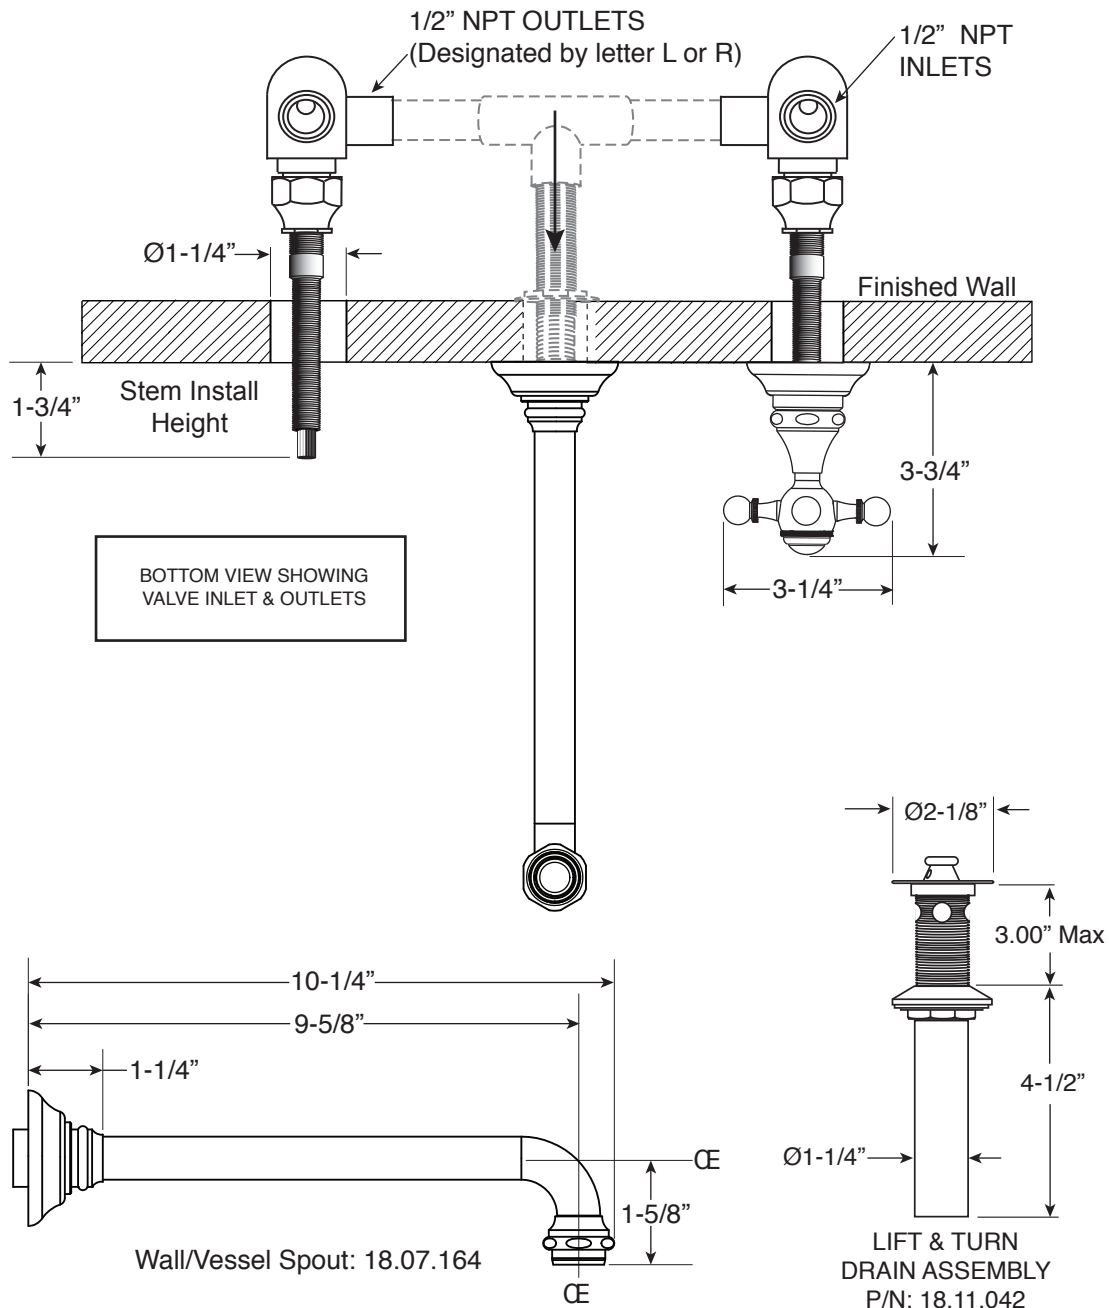

Series 2700
Wall/Vessel Lavatory Set

1.276207
(1.276207T - Trim Only)

Tremont X Handle

Euro Style 20 pt.

FEATURES:

- All brass construction
- Independent corner valves
- Includes lift & turn style drain assembly: P/N 18.11.042
- 1/4-turn ceramic disc valve cartridge.
- Available in all finishes. Warranty varies according to finish selection.
- Certified to meet or exceed the following codes and standards:
ASME A112.18.1/CSAB 125.1-2012

Note: Measurements are subject to change. No responsibility is assumed for use of superseded or voided pages.