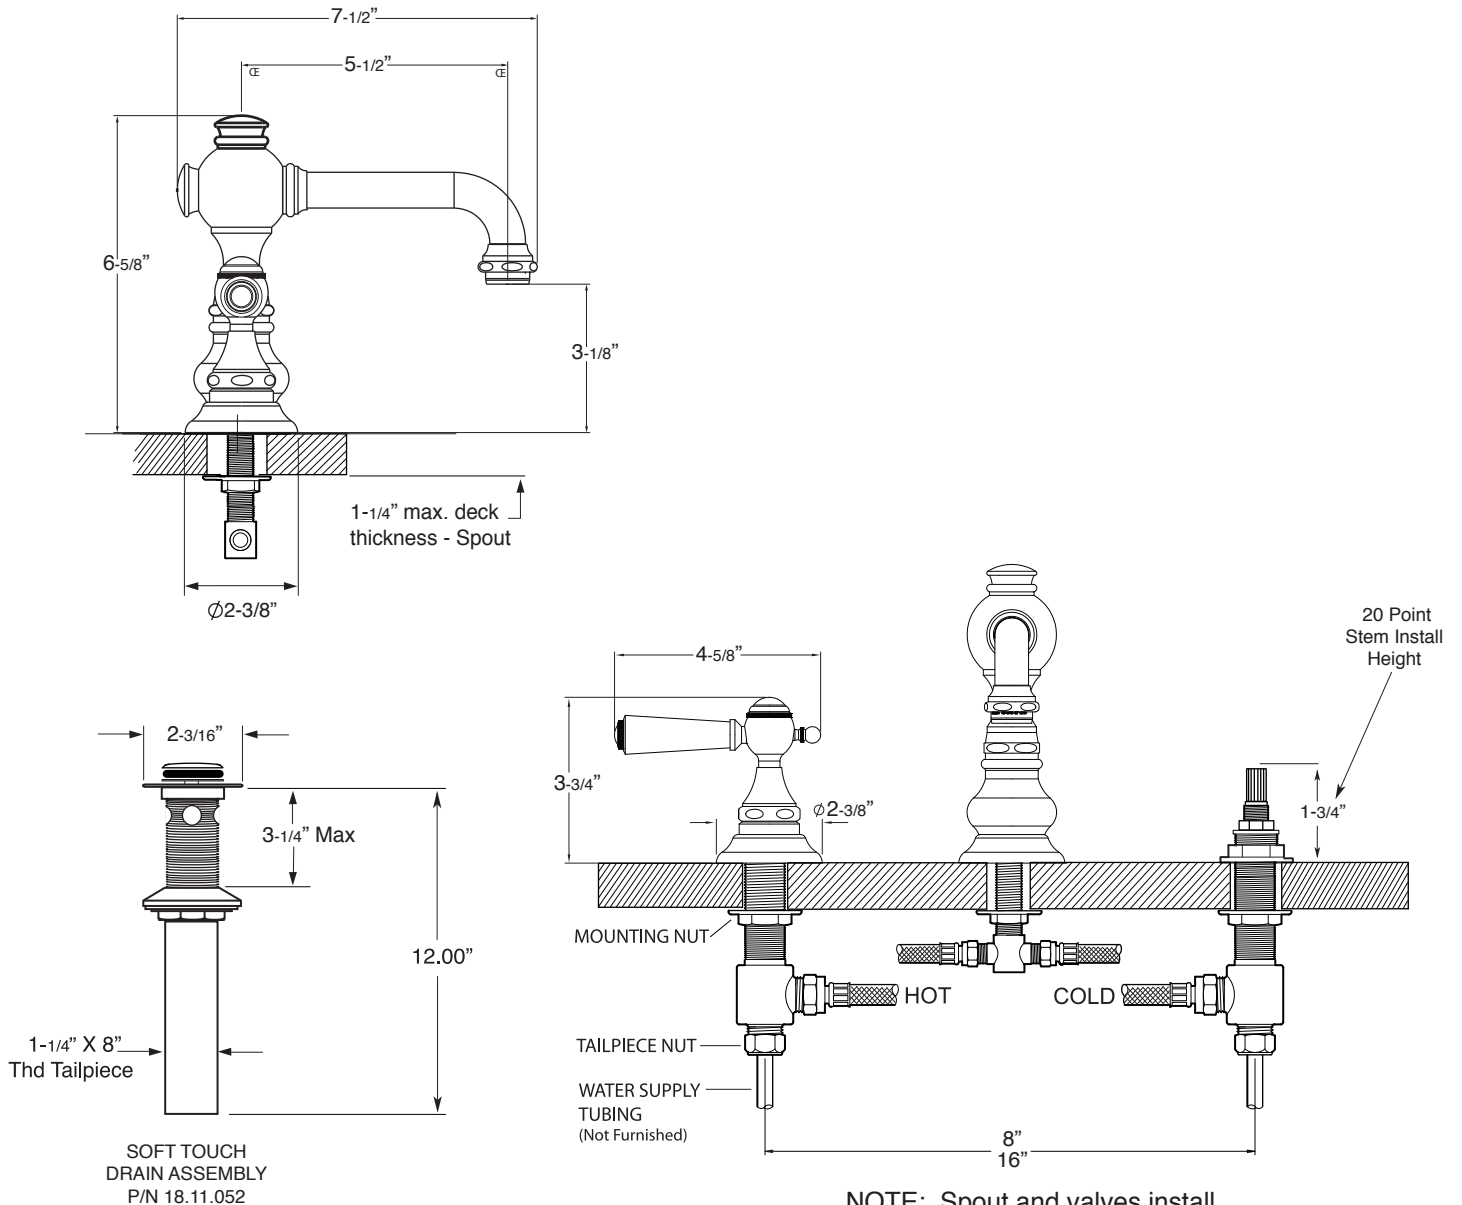

Series 2700

1.276108

Tremont

Widespread Lavatory Set

FEATURES:

- All brass construction. Flexible hoses designed to be installed on 8" to 16" centers. Includes soft touch drain assembly. P/N 18.11.052
- Lever style handles with inside clip attachment.
- 20 PT. 1/4-turn ceramic disc valve cartridge.
- Available in all finishes. Warranty varies according to finish selection.
- Standard aerator is limited to 1.2 gpm.
- Certified to meet or exceed the following codes and standards:
ASME A112.18.1/CSAB 125.1-2012

Note: Measurements are subject to change or cancellation. No responsibility is assumed for use of superseded or voided pages.