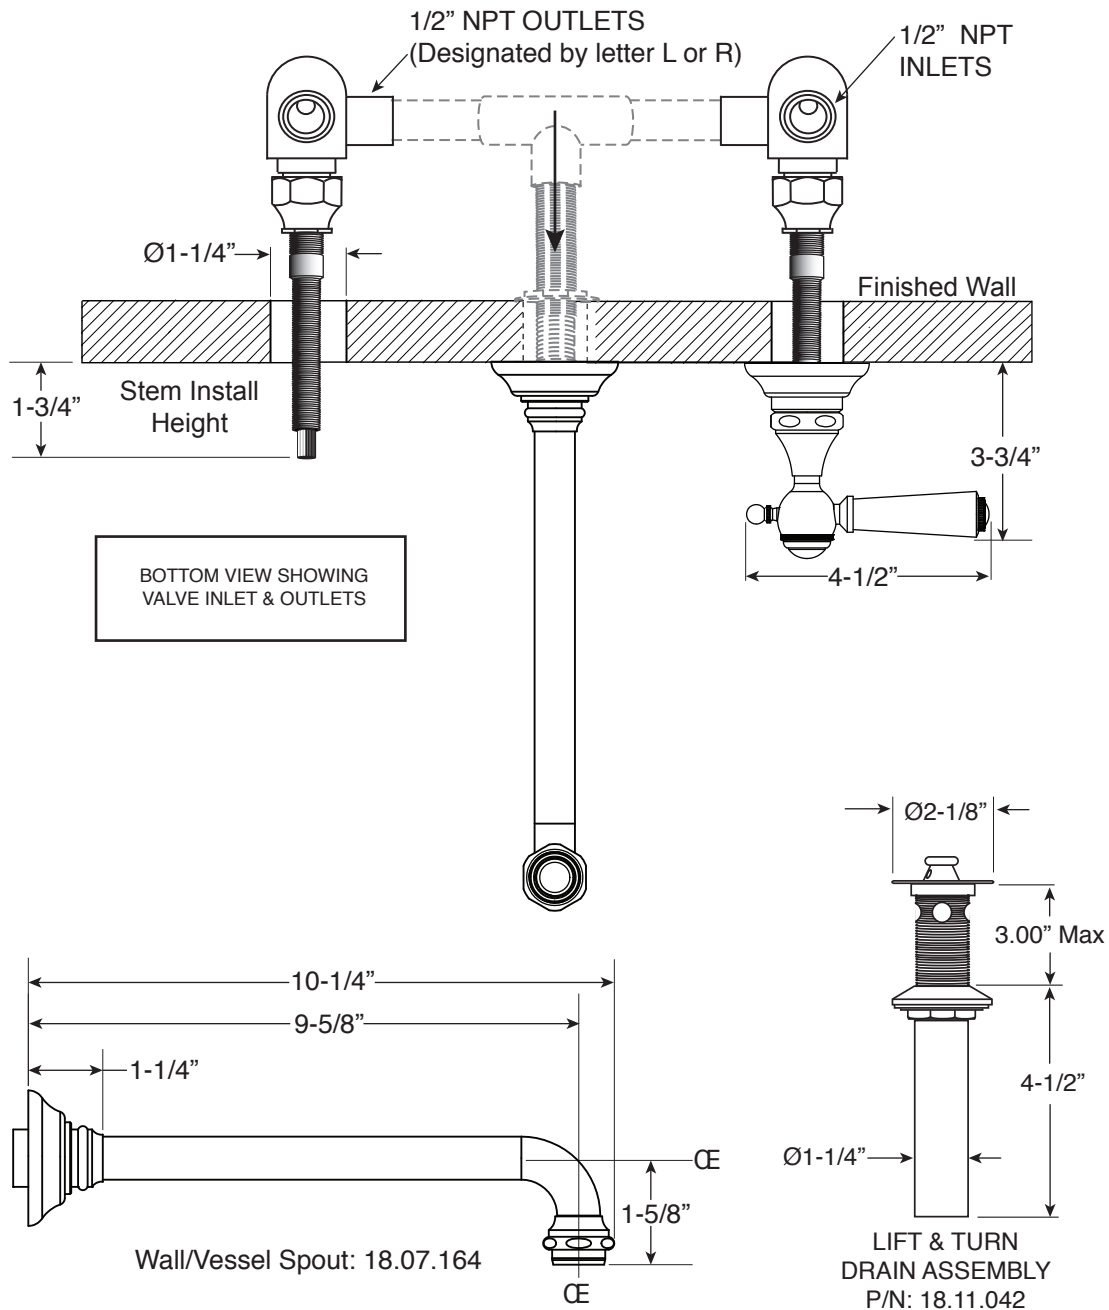

Series 2700
Wall/Vessel Lavatory Set

1.276107
(1.276107T - Trim Only)

Tremont Handle

Euro Style 20 pt.

FEATURES:

- All brass construction
- Independent corner valves
- Includes lift & turn style drain assembly: P/N 18.11.042
- 1/4-turn ceramic disc valve cartridge.
- Available in all finishes. Warranty varies according to finish selection.
- Certified to meet or exceed the following codes and standards:
ASME A112.18.1/CSAB 125.1-2012

Note: Measurements are subject to change. No responsibility is assumed for use of superseded or voided pages.