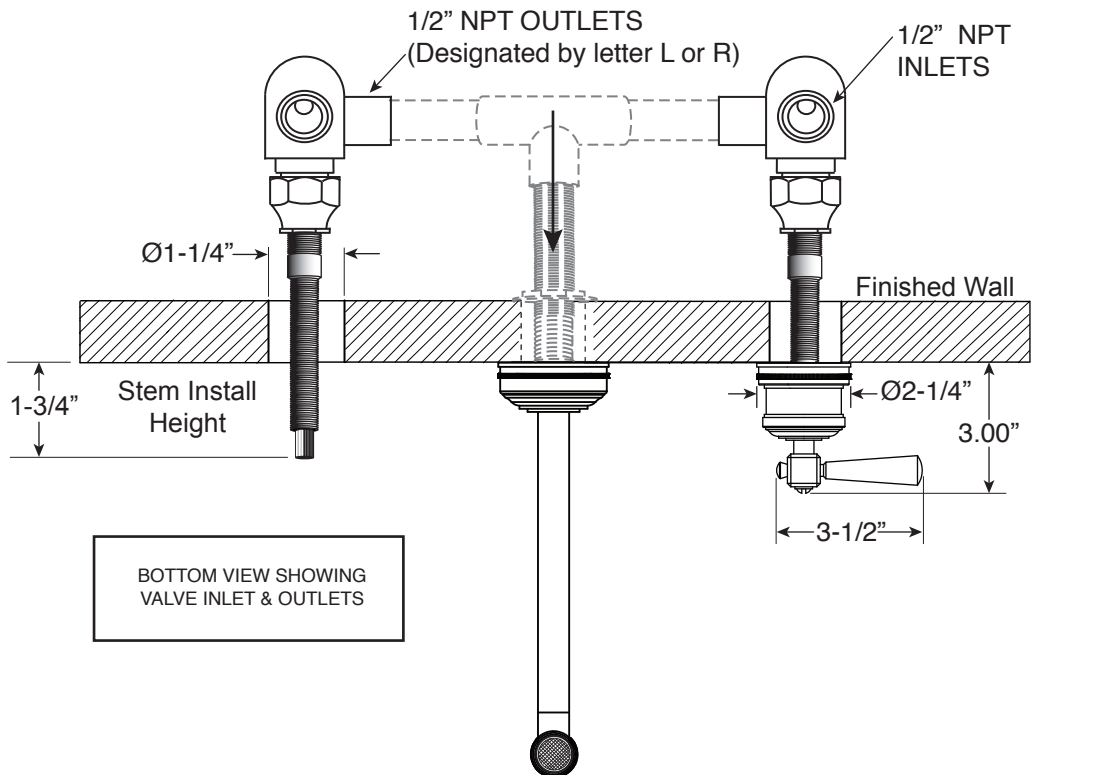

Series 2500/2800  
Wall/Vessel Lavatory Set

1.255307  
(1.255307T - Trim Only)

Regent Handle

Euro Style 20 pt.

## FEATURES:

- All brass construction
- Independent corner valves
- Includes lift & turn style drain assembly: P/N 18.11.042
- 1/4-turn ceramic disc valve cartridge.
- Available in all finishes. Warranty varies according to finish selection.
- Certified to meet or exceed the following codes and standards:  
ASME A112.18.1/CSAB 125.1-2012

Note: Measurements are subject to change. No responsibility is assumed for use of superseded or voided pages.