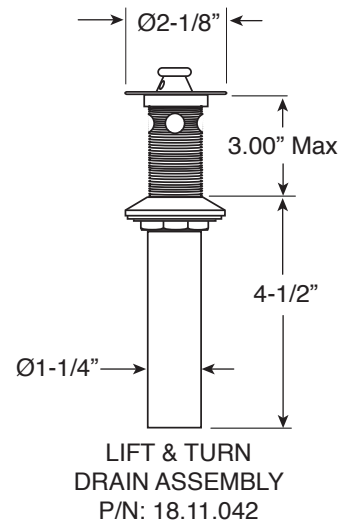

Series 2500/2800  
Wall/Vessel Lavatory Set

1.255307  
(1.255307T - Trim Only)

Regent Handle

Euro Style 20 pt.

## FEATURES:

- All brass construction
- Independent corner valves
- Includes lift & turn style drain assembly: P/N 18.11.042
- 1/4-turn ceramic disc valve cartridge.
- Available in all finishes. Warranty varies according to finish selection.
- Certified to meet or exceed the following codes and standards:  
ASME A112.18.1/CSAB 125.1-2012

Note: Measurements are subject to change. No responsibility is assumed for use of superseded or voided pages.