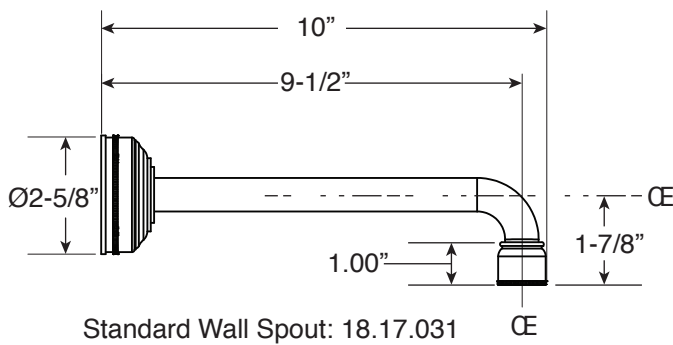

Series 2500/2800  
Wall/Vessel Lavatory Set

1.255307  
(1.255307T - Trim Only)

Regent Handle

Euro Style 20 pt.

## FEATURES:

- All brass construction
- Independent corner valves
- Includes lift & turn style drain assembly: P/N 18.11.042
- 1/4-turn ceramic disc valve cartridge.
- Available in all finishes. Warranty varies according to finish selection.
- Certified to meet or exceed the following codes and standards:  
ASME A112.18.1/CSAB 125.1-2012

Note: Measurements are subject to change. No responsibility is assumed for use of superseded or voided pages.