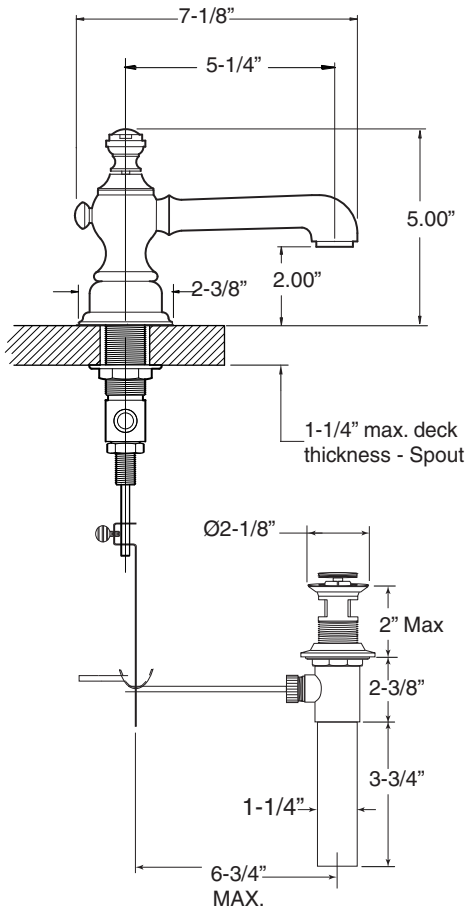

FEATURES:

- All brass construction. Flexible hoses designed to be installed on 8" to 16" centers. Includes pop-up style drain assembly.
- Cross handle style with center screw attachment.
- 1/4-turn ceramic disc valve cartridge.
- Available in all finishes. Warranty varies according to finish selection.
- Standard aerator is limited to 1.5 gpm.
- Certified to meet or exceed the following codes and standards:
ASME A112.18.1/CSAB 125.1-2011

1.187808

Sussex

Widespread Lavatory Set

NOTE: Spout and valves install through 1-1/4" diameter holes

Note: Measurements are subject to change or cancellation. No responsibility is assumed for use of superseded or voided pages.

Parts List

Series 1800

Sussex Widespread Lavatory Set