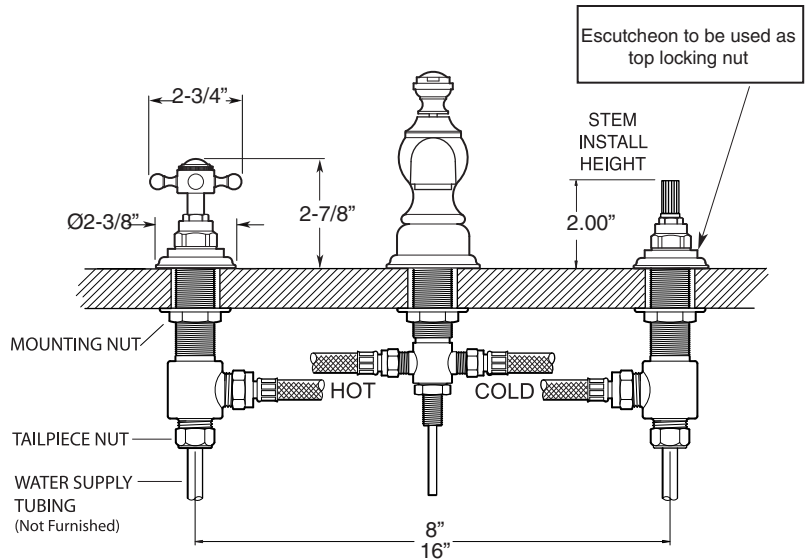

FEATURES:

- All brass construction. Flexible hoses designed to be installed on 8" to 16" centers. Includes pop-up style drain assembly.
- Cross handle style with center screw attachment.
- 1/4-turn ceramic disc valve cartridge.
- Available in all finishes. Warranty varies according to finish selection.
- Standard aerator is limited to 1.5 gpm.
- Certified to meet or exceed the following codes and standards:
ASME A112.18.1/CSAB 125.1-2011

1.187808

Sussex

Widespread Lavatory Set

NOTE: Spout and valves install through 1-1/4" diameter holes

Note: Measurements are subject to change or cancellation. No responsibility is assumed for use of superseded or voided pages.

Parts List

Series 1800

Sussex Widespread Lavatory Set