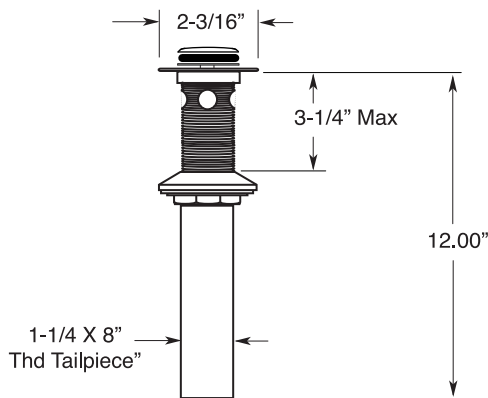

FEATURES:

- All brass construction. Flexible hoses designed to be installed on 8" to 16" centers. Includes pop-up style drain assembly.
- Lever style handle with inside screw attachment
- 1/4-turn ceramic disc valve cartridge. - 20 point
- Standard aerator is limited to 1.5 gpm.
- Available in all finishes. Warranty varies according to finish selection.
- Certified to meet and exceed the following codes and standards:
ASME A112.18.1-2005/CSAB125.1-2005

1.179208

Prana

Widespread Lavatory Set

SOFT TOUCH
DRAIN ASSEMBLY
P/N 18.11.052

NOTE: Spout and valves install through 1-1/4" Diameter Holes

Note: Measurements are subject to change or cancellation. No responsibility is assumed for use of superseded or voided pages.