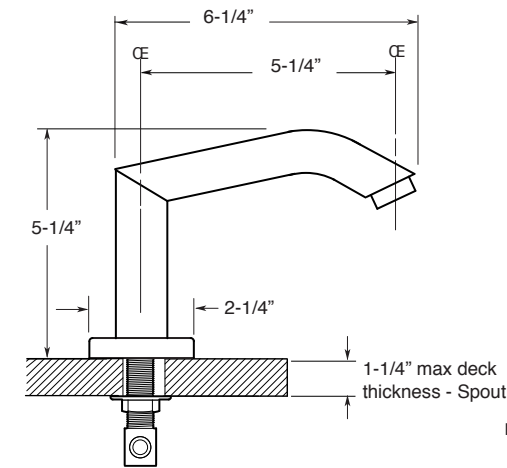

FEATURES:

- All brass construction. Flexible hoses designed to be installed on 8" to 16" centers. Includes pop-up style drain assembly.
- Lever style handle with inside screw attachment
- 1/4-turn ceramic disc valve cartridge. - 20 point
- Standard aerator is limited to 1.5 gpm.
- Available in all finishes. Warranty varies according to finish selection.
- Certified to meet and exceed the following codes and standards:
ASME A112.18.1-2005/CSAB125.1-2005

1.179208

Prana

Widespread Lavatory Set

SOFT TOUCH
DRAIN ASSEMBLY
P/N 18.11.052

NOTE: Spout and valves install through 1-1/4" Diameter Holes

Note: Measurements are subject to change or cancellation. No responsibility is assumed for use of superseded or voided pages.