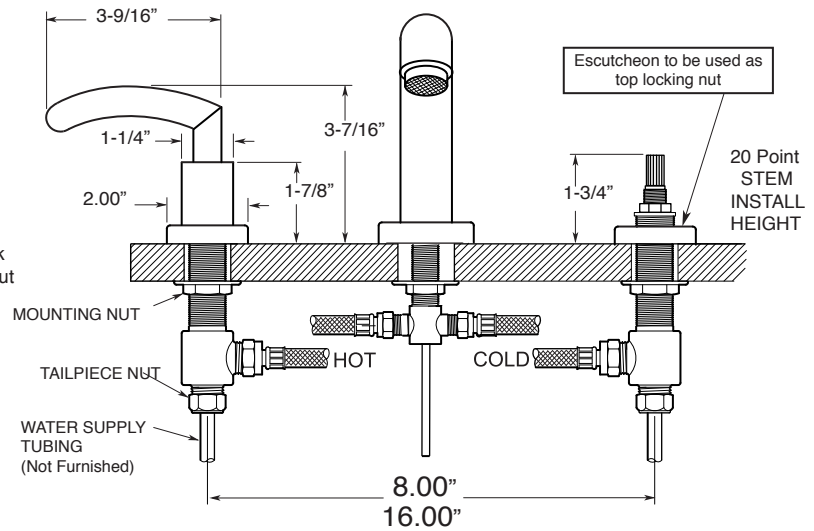

FEATURES:

- All brass construction. Flexible hoses designed to be installed on 8" to 16" centers. Includes pop-up style drain assembly.
- Lever style handle with inside screw attachment
- 1/4-turn ceramic disc valve cartridge. - 20 point
- Standard aerator is limited to 1.5 gpm.
- Available in all finishes. Warranty varies according to finish selection.
- Certified to meet and exceed the following codes and standards:
ASME A112.18.1-2005/CSAB125.1-2005

1.179208

Prana

Widespread Lavatory Set

SOFT TOUCH
DRAIN ASSEMBLY
P/N 18.11.052

NOTE: Spout and valves install through 1-1/4" Diameter Holes

Note: Measurements are subject to change or cancellation. No responsibility is assumed for use of superseded or voided pages.