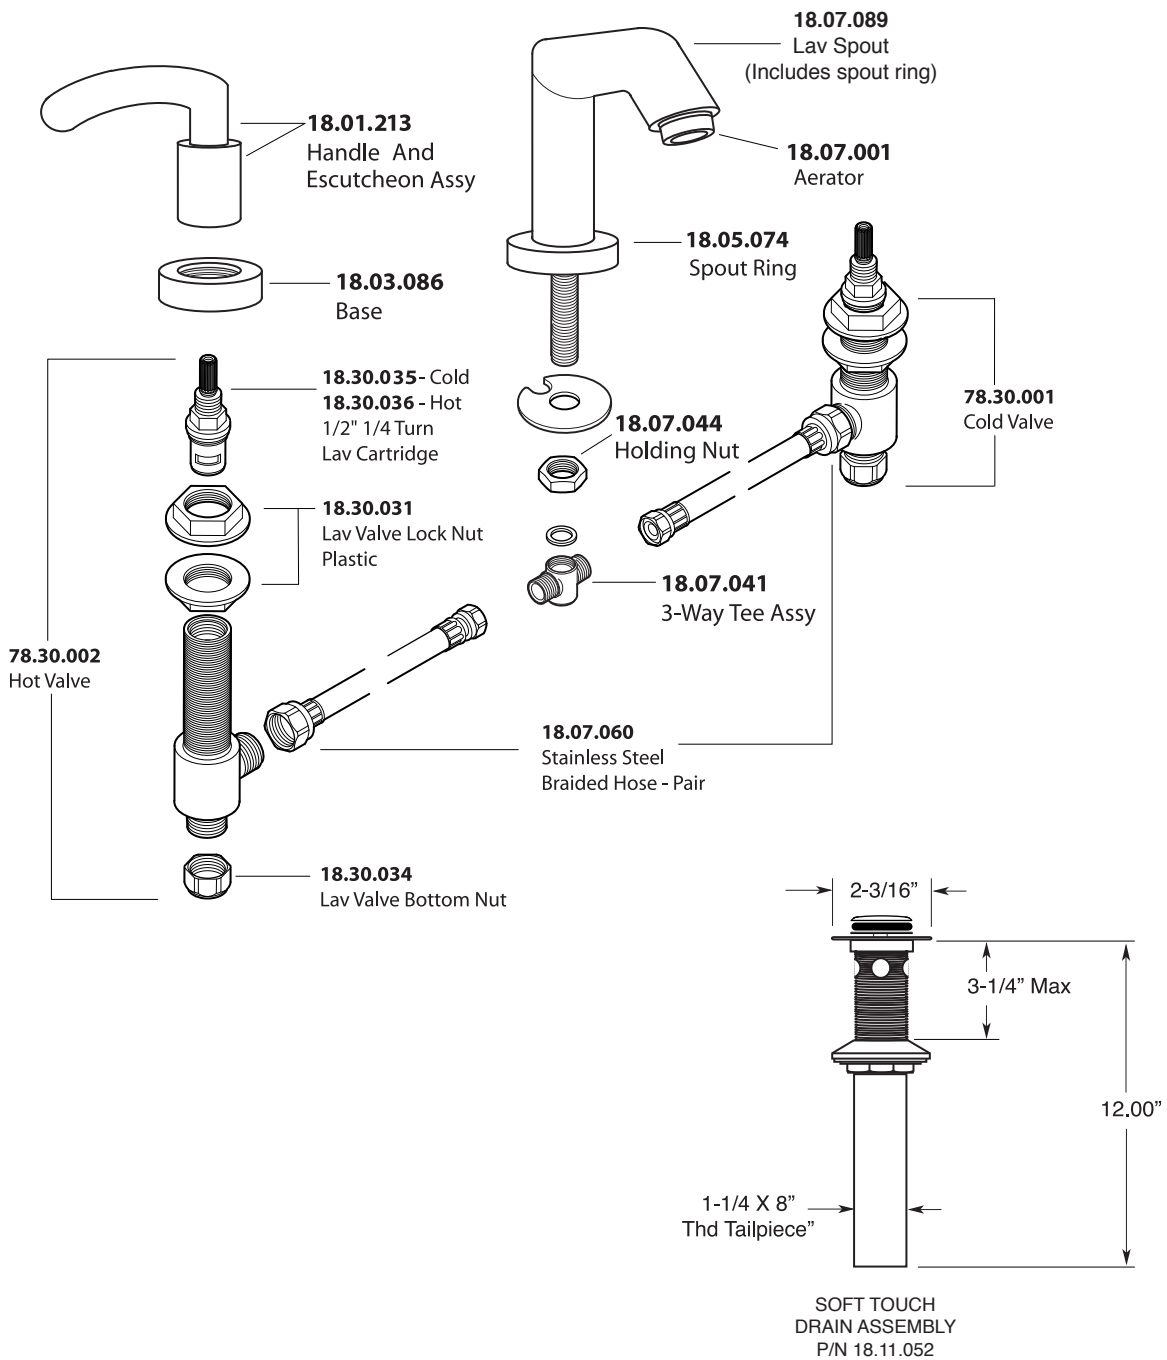

FEATURES:

- All brass construction. Flexible hoses designed to be installed on 8" to 16" centers. Includes pop-up style drain assembly.
- Lever style handle with inside screw attachment
- 1/4-turn ceramic disc valve cartridge. - 20 point
- Standard aerator is limited to 1.5 gpm.
- Available in all finishes. Warranty varies according to finish selection.
- Certified to meet and exceed the following codes and standards:
ASME A112.18.1-2005/CSAB125.1-2005

1.179208

Prana

Widespread Lavatory Set

SOFT TOUCH
DRAIN ASSEMBLY
P/N 18.11.052

NOTE: Spout and valves install through 1-1/4" Diameter Holes

Note: Measurements are subject to change or cancellation. No responsibility is assumed for use of superseded or voided pages.

Series 1700

Prana Widespread Lavatory Set

American Faucet & Coatings Corporation.