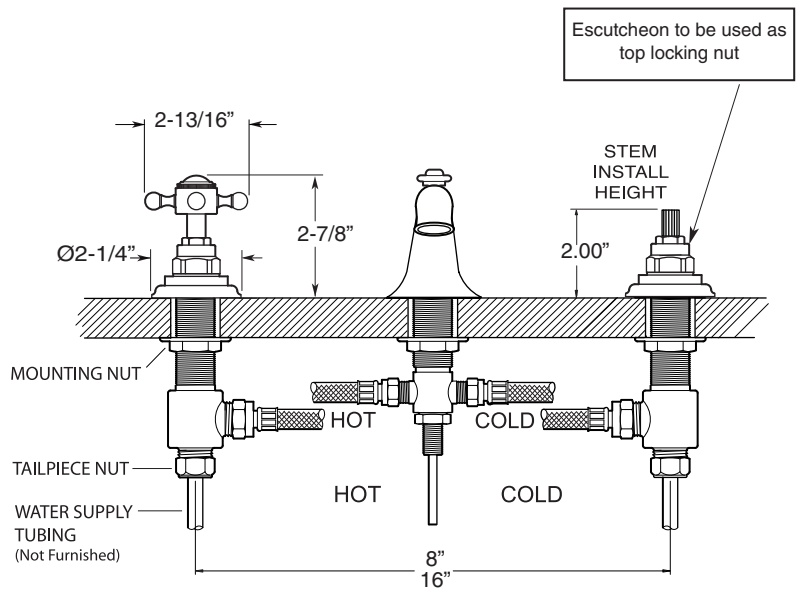

FEATURES:

- All brass construction. Flexible hoses designed to be installed on 8" to 16" centers. Includes pop-up style drain assembly.
- Cross handle style with center screw attachment.
- 1/4-turn ceramic disc valve cartridge.
- Available in all finishes. Warranty varies according to finish selection.
- Standard aerator is limited to 1.5 gpm.
- Certified to meet or exceed the following codes and standards:
ASME A112.18.1/CSAB 125.1-2011

1.157808

Sussex

Widespread Lavatory Set

NOTE: Spout and valves install through 1-1/4" diameter holes

Note: Measurements are subject to change or cancellation. No responsibility is assumed for use of superseded or voided pages.

Series 1500

Sussex

Widespread Lavatory Set