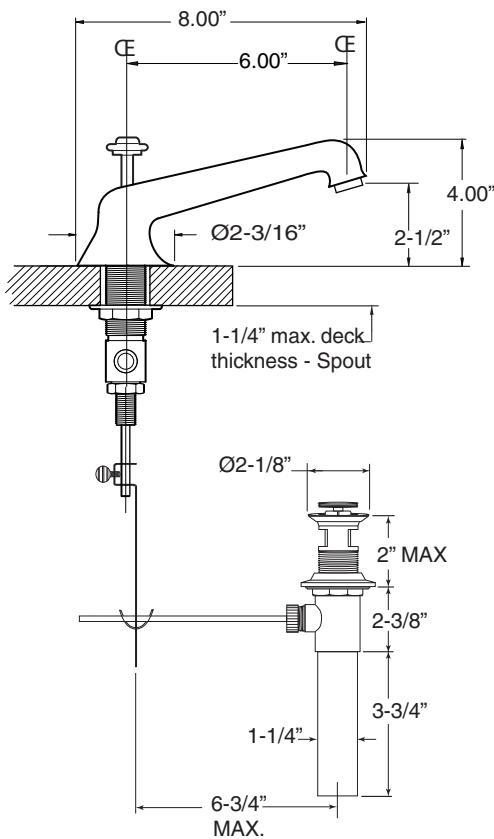

FEATURES:

- All brass construction. Flexible hoses designed to be installed on 8" to 16" centers. Includes pop-up style drain assembly.
- Cross handle style with center screw attachment.
- 1/4-turn ceramic disc valve cartridge.
- Available in all finishes. Warranty varies according to finish selection.
- Standard aerator is limited to 1.5 gpm.
- Certified to meet or exceed the following codes and standards:
ASME A112.18.1/CSAB 125.1-2011

1.157808

Sussex

Widespread Lavatory Set

NOTE: Spout and valves install through 1-1/4" diameter holes

Note: Measurements are subject to change or cancellation. No responsibility is assumed for use of superseded or voided pages.

Series 1500

Sussex

Widespread Lavatory Set