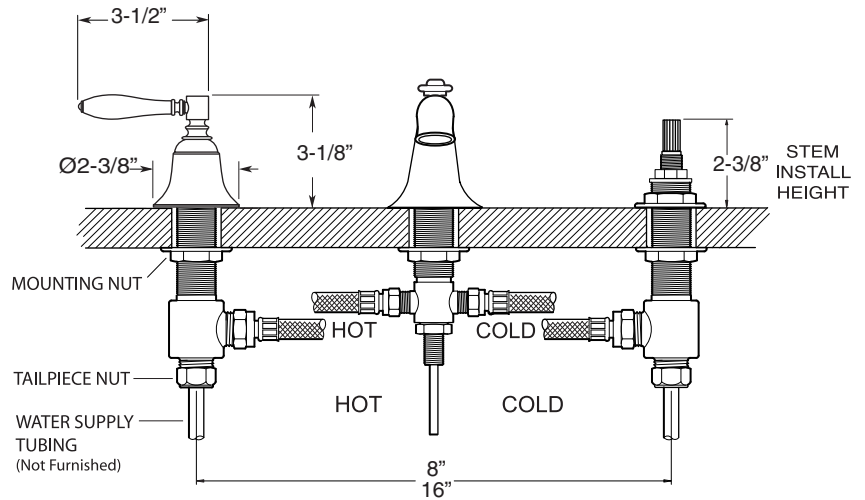

FEATURES:

- All brass construction. Flexible hoses designed to be installed on 8" to 16" centers. Includes pop-up style drain assembly.
- Lever style handles with setscrew attachment.
- 1/4-turn ceramic disc valve cartridge.
- Available in all finishes. Warranty varies according to finish selection.
- Standard aerator is limited to 1.5 gpm.
- Certified to meet or exceed the following codes and standards:
ASME A112.18.1/CSAB 125.1-2011

1.152708
Huntington
Widespread Lavatory Set

NOTE: Spout and valves install through 1-1/4" diameter holes

Note: Measurements are subject to change or cancellation. No responsibility is assumed for use of superseded or voided pages.

Series 1500

Huntington
Widespread Lavatory Set