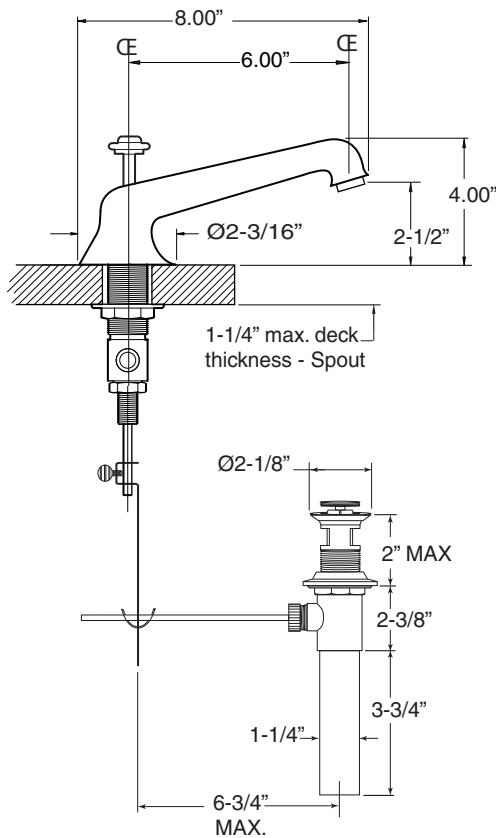

FEATURES:

- All brass construction. Flexible hoses designed to be installed on 8" to 16" centers. Includes pop-up style drain assembly.
- Lever style handles with setscrew attachment.
- 1/4-turn ceramic disc valve cartridge.
- Available in all finishes. Warranty varies according to finish selection.
- Standard aerator is limited to 1.5 gpm.
- Certified to meet or exceed the following codes and standards:
ASME A112.18.1/CSAB 125.1-2011

1.152708
Huntington
Widespread Lavatory Set

NOTE: Spout and valves install through 1-1/4" diameter holes

Note: Measurements are subject to change or cancellation. No responsibility is assumed for use of superseded or voided pages.

Series 1500

Huntington
Widespread Lavatory Set