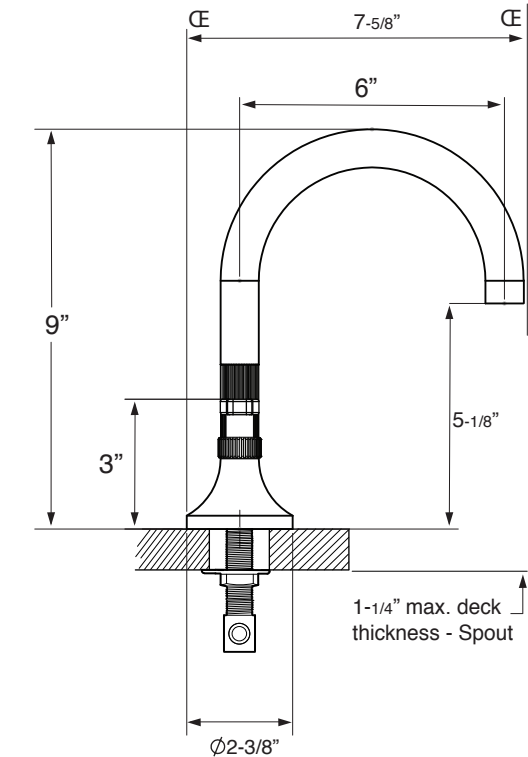

1.110708

Stella

Widespread Lavatory Set

FEATURES:

- All brass construction. Flexible hoses designed to be installed on 8" to 16" centers. Includes soft touch drain assembly. P/N 18.11.052
- Lever style handles with inside clip attachment.
- 20 PT. 1/4-turn ceramic disc valve cartridge.
- Available in all finishes. Warranty varies according to finish selection.
- Standard aerator is limited to 1.2 gpm.
- Certified to meet or exceed the following codes and standards:
ASME A112.18.1/CSAB 125.1-2012

NOTE: Spout and valves install through 1-1/4" diameter holes

Note: Measurements are subject to change or cancellation. No responsibility is assumed for use of superseded or voided pages.