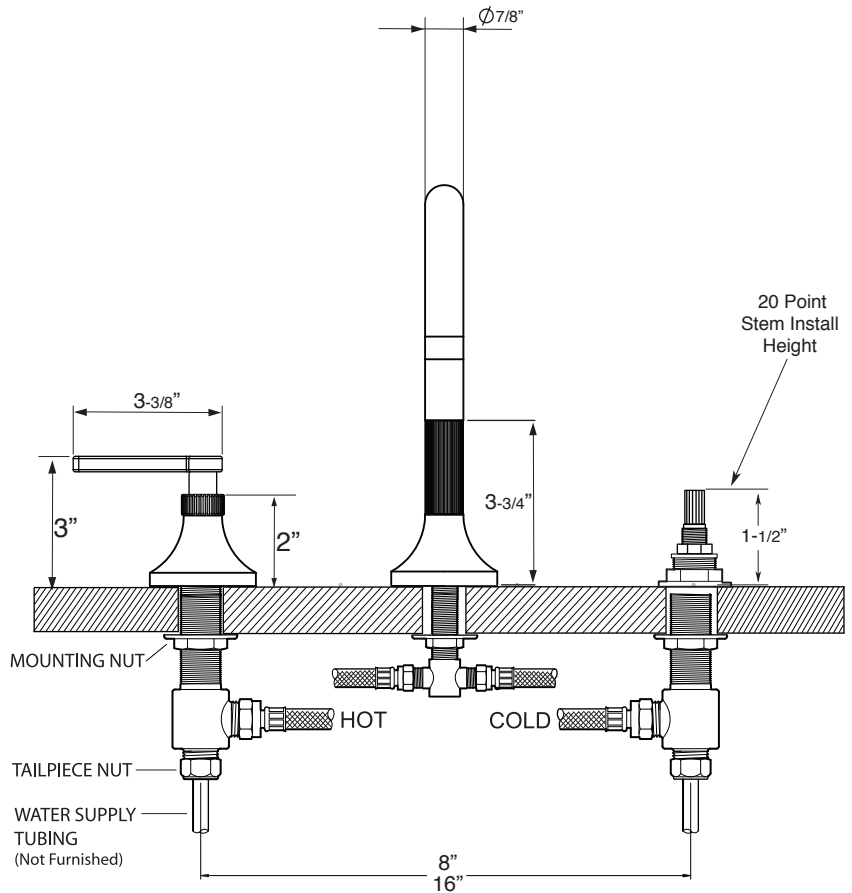

1.110708

Stella

Widespread Lavatory Set

FEATURES:

- All brass construction. Flexible hoses designed to be installed on 8" to 16" centers. Includes soft touch drain assembly. P/N 18.11.052
- Lever style handles with inside clip attachment.
- 20 PT. 1/4-turn ceramic disc valve cartridge.
- Available in all finishes. Warranty varies according to finish selection.
- Standard aerator is limited to 1.2 gpm.
- Certified to meet or exceed the following codes and standards:
ASME A112.18.1/CSAB 125.1-2012

NOTE: Spout and valves install through 1-1/4" diameter holes

Note: Measurements are subject to change or cancellation. No responsibility is assumed for use of superseded or voided pages.