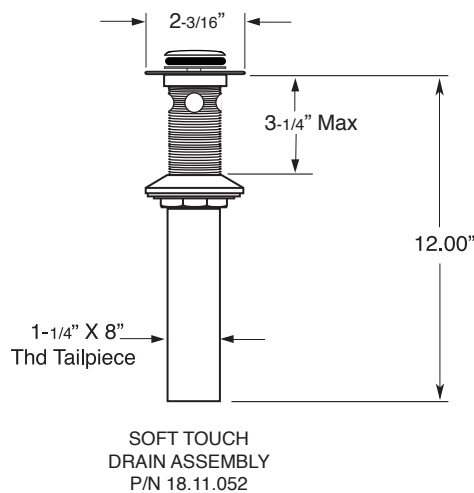

1.110708

Stella

Widespread Lavatory Set

FEATURES:

- All brass construction. Flexible hoses designed to be installed on 8" to 16" centers. Includes soft touch drain assembly. P/N 18.11.052
- Lever style handles with inside clip attachment.
- 20 PT. 1/4-turn ceramic disc valve cartridge.
- Available in all finishes. Warranty varies according to finish selection.
- Standard aerator is limited to 1.2 gpm.
- Certified to meet or exceed the following codes and standards:
ASME A112.18.1/CSAB 125.1-2012

NOTE: Spout and valves install through 1-1/4" diameter holes

Note: Measurements are subject to change or cancellation. No responsibility is assumed for use of superseded or voided pages.