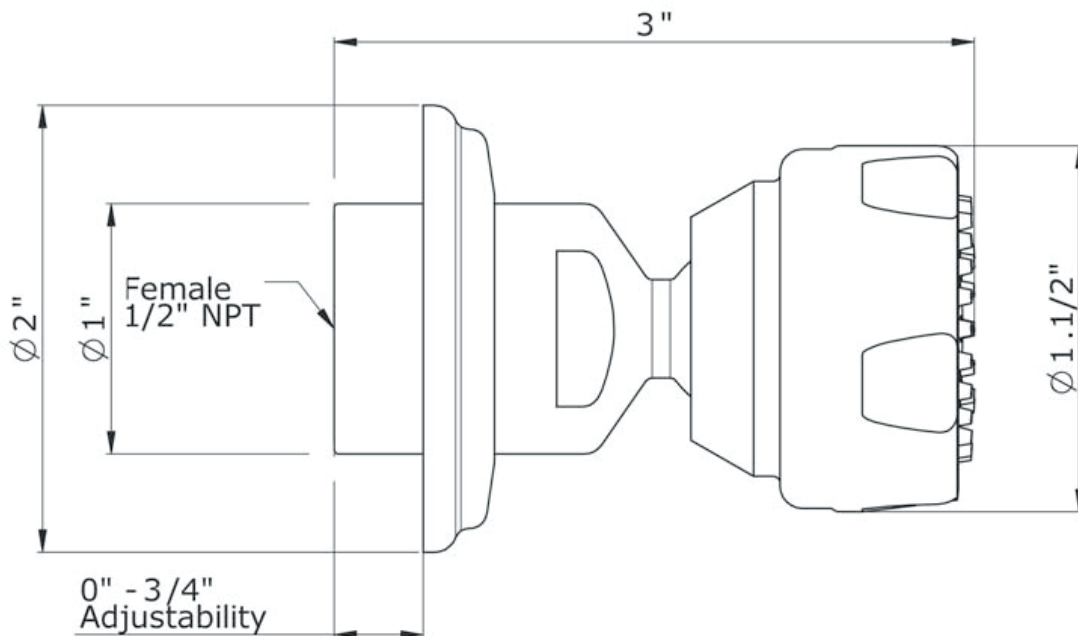

For warranty or additional information, contact:

U.S.A.
houseofrohl.com/support
1-800-777-9762

QUEBEC / MARITIMES / WESTERN CANADA
QUÉBEC / MARITIMES / OUEST CANADIEN
QUEBEC / MARITIMOS / CANADA OCCIDENTAL
houseofrohl.ca/support
1-866-473-8442

ONTARIO
houseofrohl.ca/support
1-800-287-5354