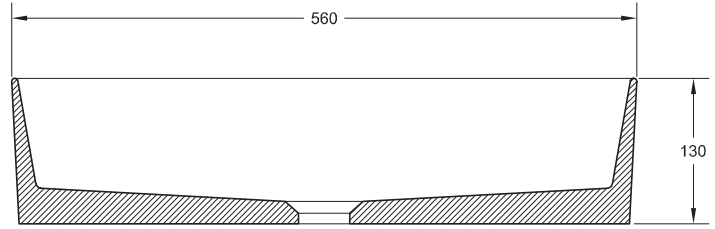

SMOOTH
56x37cm h13cm

Technical characteristics may be modified without prior notice. Dimensional tolerances +/-5mm.

Standard Colours

Special Colour

213 Colours RAL

Accessories

UNIVERSAL CHROME-PLATED CLICK-CLACK VALVE

Con tappo in ottone e opzione per troppopieno

UNIVERSAL COLOUR CLICK-CLACK VALVE

With black brass cap

SYPHON CHROME BRASS

Height 50-120 mm

SYPHON BLACK BRASS

Height 50-120 mm

Guarantee 5 Years.