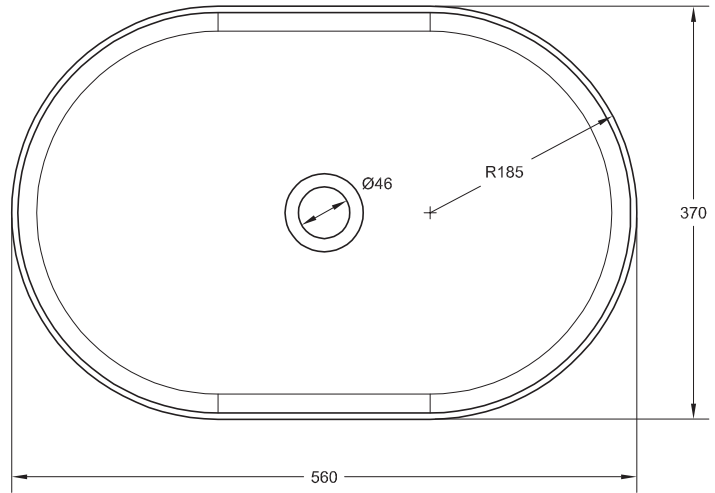

SMOOTH
56x37cm h13cm

Technical characteristics may be modified without prior notice. Dimensional tolerances +/-5mm.

Standard Colours

Special Colour

213 Colours RAL

Accessories

UNIVERSAL CHROME-PLATED CLICK-CLACK VALVE

Con tappo in ottone e opzione per troppopieno

UNIVERSAL COLOUR CLICK-CLACK VALVE

With black brass cap

SYPHON CHROME BRASS

Height 50-120 mm

SYPHON BLACK BRASS

Height 50-120 mm

Guarantee 5 Years.