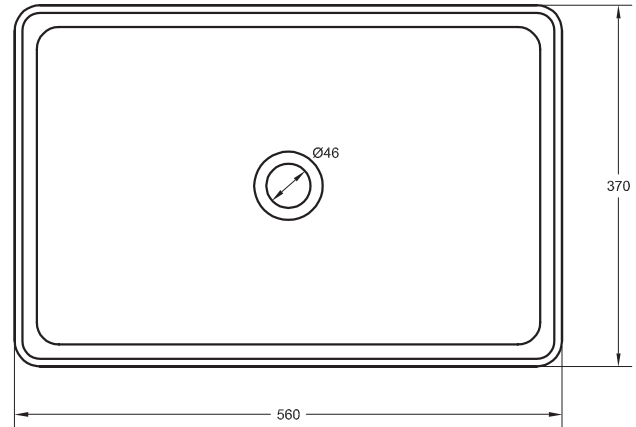

**SMOOTH**  
56x37cm h13cm

Technical characteristics may be modified without prior notice. Dimensional tolerances +/-5mm.