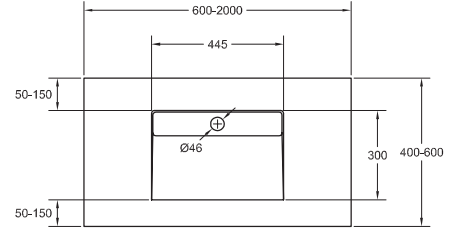

*Dimensions pour siphon Quare

SMOOTH | SLATE

A 600-2000 | B 400-600

	1 BASIN		2 BASINS		1 BASIN		2 BASINS	
	FOR FURNITURE				FOR WALL			
	No Taphole	With taphole	No Taphole	With taphole	No Taphole	With taphole	No Taphole	With taphole
A	600-2000	600-2000	1110-2000	1110-2000	600-2000	600-2000	1150-2000	1150-2000
B	400-600	460-600	400-600	460-600	400-600	460-600	400-600	460-600
C	50-150	≥50	50-150	≥50	50-150	≥50	50-150	≥50
D	≥50	≥50	≥50	≥50	≥70	≥70	≥70	≥70

Technical characteristics may be modified without prior notice. Dimensional tolerances +/-5mm.

Standard Colours

Special Colours

213 Colours RAL

Accessories

UNIVERSAL TOP PLUG

With overflow option
Price Included

OVERFLOW

Diameter 25 and 30 mm

SYPHON CHROME BRASS

Height 5-120 mm

SYPHON BLACK BRASS

Height 5-120 mm

Backsplash

Supplied with silicone cartridge in the same colour as the worktop in standard and special colours

Thickness 14 mm
Height 1-35 cm

Towel Rack

BASIN TAP AND OVERFLOW HOLES ON REQUEST AND AT NO ADDITIONAL COST

WALL BRACKETS AND FIXINGS INCLUDED IN PRICE OF BASIN

Guarantee 5 Years.

Quarex Material.
Resin + mineral fillers.