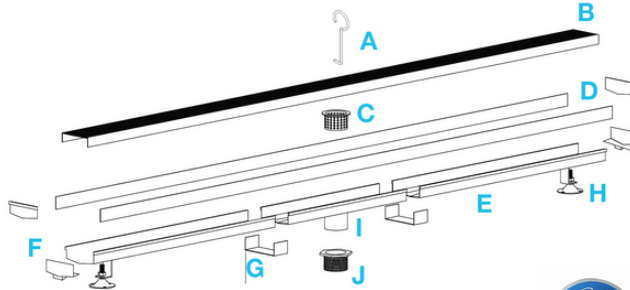

LagosSeries ADJUSTABLE LINEAR DRAIN 2"

Adjustable Base | Traditional Waterproofing:

- Stainless Steel Gauges: Grates: 16 gauges
- PVC Base: 3 mm
- Grate can be removed completely for cleaning.
- Adjustable is intended for use with traditional waterproofing methods.
- Works with 2" ABS, PVC or Cast Iron shower drain flange (not included).
- Hair strainer basket comes with every drain, fits inside the drain to collect hair and other debris, preventing clogged pipes.

Kit Includes:

- A Lifting Key
- B Grate
- C Hair/Debris Strainer
- D Trims
- E PVC Base
- F Base End Cap
- G Joiners
- H Leveling Legs
- I 2" Outlet
- J Threaded Nipple
+ Stainless Steel Cutting Blade

Specifications

B Grate - Top View

B Grate - Side View

D Trims - Side View

E Base - Side View

Top View

F Base End Cap - Side View

I 2" Outlet - Side & Top View

G Joiner - Side & Top View

Bronze	36"	88.630.36 BZ	●
	48"	88.630.48 BZ	●
	60"	88.630.60 BZ	●
	72"	88.630.72 BZ	●
	96"	88.630.96 BZ	●

Satin	36"	88.630.36 ST	●
	48"	88.630.48 ST	●
	60"	88.630.60 ST	●
	72"	88.630.72 ST	●
	96"	88.630.96 ST	●
Polished	36"	88.630.36 PS	●
	48"	88.630.48 PS	●
	60"	88.630.60 PS	●
	72"	88.630.72 PS	●
	96"	88.630.96 PS	●