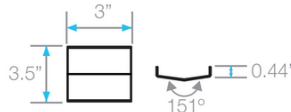

B Grate - Top View

B Grate - Side View

D Trims - Side View

E Base - Side View

Top View

F Base End Cap - Side View

I 2" Outlet - Side & Top View

G Joiner - Side & Top View

Corner - Top View

* 72" and 96" kits in black, gold and bronze have two 36" grates.

** 72" and *96" Kit includes two outlets, two hair strainers, two pair of joiners and two adapters.

Complete Kits

MIST (TILE-IN)

Bronze	36"	88.630.36 BZ	●
	48"	88.630.48 BZ	●
	60"	88.630.60 BZ	●
	72"	88.630.72 BZ	●
	96"	88.630.96 BZ	●

Satin	36"	88.630.36 ST	●
	48"	88.630.48 ST	●
	60"	88.630.60 ST	●
	72"	88.630.72 ST	●
	96"	88.630.96 ST	●
Polished	36"	88.630.36 PS	●
	48"	88.630.48 PS	●
	60"	88.630.60 PS	●
	72"	88.630.72 PS	●
	96"	88.630.96 PS	●