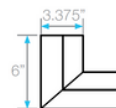

B Grate - Top View

B Grate - Side View

D Trims - Side View

E Base - Side View

Top View

F Base End Cap - Side View

I 2" Outlet - Side & Top View

G Joiner - Side & Top View

Corner - Top View

* 72" and 96" kits in black, gold and bronze have two 36" grates.

** 72" and *96" Kit includes two outlets, two hair strainers, two pair of joiners and two adapters.

Complete Kits

MIST (TILE-IN)

Bronze	36"	88.630.36 BZ	●
	48"	88.630.48 BZ	●
	60"	88.630.60 BZ	●
	72"	88.630.72 BZ	●
	96"	88.630.96 BZ	●

Satin	36"	88.630.36 ST	●
	48"	88.630.48 ST	●
	60"	88.630.60 ST	●
	72"	88.630.72 ST	●
	96"	88.630.96 ST	●
Polished	36"	88.630.36 PS	●
	48"	88.630.48 PS	●
	60"	88.630.60 PS	●
	72"	88.630.72 PS	●
	96"	88.630.96 PS	●