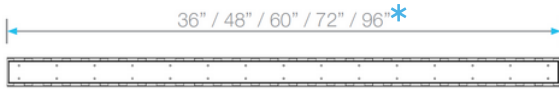

Specifications

B Grate - Top View