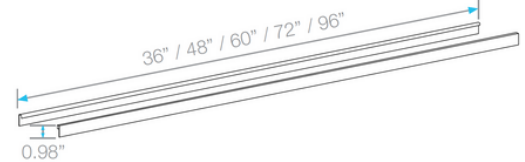

LagosSeries ADJUSTABLE LINEAR DRAIN 2"

Adjustable Base | Traditional Waterproofing:

- Stainless Steel Gauges: Grates: 16 gauges
- PVC Base: 3 mm
- Grate can be removed completely for cleaning.
- Adjustable is intended for use with traditional waterproofing methods.
- Works with 2" ABS, PVC or Cast Iron shower drain flange (not included).
- Hair strainer basket comes with every drain, fits inside the drain to collect hair and other debris, preventing clogged pipes.

Kit Includes:

- A Lifting Key
- B Grate
- C Hair/Debris Strainer
- D Trims
- E PVC Base
- F Base End Cap
- G Joiners
- H Leveling Legs
- I 2" Outlet
- J Threaded Nipple
+ Stainless Steel Cutting Blade

Specifications

B Grate - Top View

B Grate - Side View

D Trims - Side View

E Base - Side View

Top View

F Base End Cap - Side View

I 2" Outlet - Side & Top View

G Joiner - Side & Top View

Bronze	36"	88.630.36 BZ	●
	48"	88.630.48 BZ	●
	60"	88.630.60 BZ	●
	72"	88.630.72 BZ	●
	96"	88.630.96 BZ	●

Satin	36"	88.630.36 ST	●
	48"	88.630.48 ST	●
	60"	88.630.60 ST	●
	72"	88.630.72 ST	●
	96"	88.630.96 ST	●
Polished	36"	88.630.36 PS	●
	48"	88.630.48 PS	●
	60"	88.630.60 PS	●
	72"	88.630.72 PS	●
	96"	88.630.96 PS	●