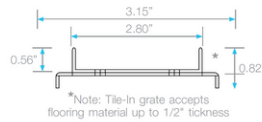

LagosSeries ADJUSTABLE LINEAR DRAIN 2"

Adjustable Base | Traditional Waterproofing:

- Stainless Steel Gauges: Grates: 16 gauges
- PVC Base: 3 mm
- Grate can be removed completely for cleaning.
- Adjustable is intended for use with traditional waterproofing methods.
- Works with 2" ABS, PVC or Cast Iron shower drain flange (not included).
- Hair strainer basket comes with every drain, fits inside the drain to collect hair and other debris, preventing clogged pipes.

Kit Includes:

- A Lifting Key
- B Grate
- C Hair/Debris Strainer
- D Trims
- E PVC Base
- F Base End Cap
- G Joiners
- H Leveling Legs
- I 2" Outlet
- J Threaded Nipple
+ Stainless Steel Cutting Blade

Specifications

B Grate - Top View

B Grate - Side View

D Trims - Side View

E Base - Side View

Top View

F Base End Cap - Side View

I 2" Outlet - Side & Top View

G Joiner - Side & Top View

Bronze	36"	88.630.36 BZ	●
	48"	88.630.48 BZ	●
	60"	88.630.60 BZ	●
	72"	88.630.72 BZ	●
	96"	88.630.96 BZ	●

Satin	36"	88.630.36 ST	●
	48"	88.630.48 ST	●
	60"	88.630.60 ST	●
	72"	88.630.72 ST	●
	96"	88.630.96 ST	●
Polished	36"	88.630.36 PS	●
	48"	88.630.48 PS	●
	60"	88.630.60 PS	●
	72"	88.630.72 PS	●
	96"	88.630.96 PS	●