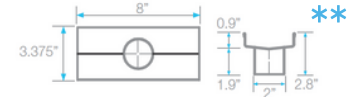

B Grate - Top View

B Grate - Side View

D Trims - Side View

E Base - Side View

Top View

F Base End Cap - Side View

I 2" Outlet - Side & Top View

G Joiner - Side & Top View

Corner - Top View

* 72" and 96" kits in black, gold and bronze have two 36" grates.

** 72" and *96" Kit includes two outlets, two hair strainers, two pair of joiners and two adapters.

Complete Kits

MIST (TILE-IN)

Bronze	36"	88.630.36 BZ	●
	48"	88.630.48 BZ	●
	60"	88.630.60 BZ	●
	72"	88.630.72 BZ	●
	96"	88.630.96 BZ	●

Satin	36"	88.630.36 ST	●
	48"	88.630.48 ST	●
	60"	88.630.60 ST	●
	72"	88.630.72 ST	●
	96"	88.630.96 ST	●
Polished	36"	88.630.36 PS	●
	48"	88.630.48 PS	●
	60"	88.630.60 PS	●
	72"	88.630.72 PS	●
	96"	88.630.96 PS	●