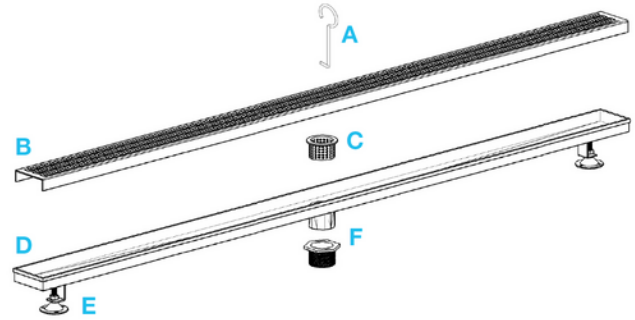

DelmarSeries PLAIN EDGE BASE

Standard Base | Traditional Waterproofing:

- Stainless Steel Gauges: Wedgewire grate: 8 gauges for Edge Bars and 9 gauges for Inside Bars. Base: 18 gauges = 1.2 mm
- Grate can be removed completely for cleaning.
- Works with 2" ABS, PVC or cast iron shower drain flange (not included)
- Standard Length plain edge is intended for use with traditional waterproofing methods.
- Grate can be removed completely for cleaning.
- Hair strainer basket comes with every drain, fits inside the drain to collect hair and other debris, preventing clogged pipes.

Kit Includes:

- A Lifting Key
- B Grate
- C Hair/Debris Strainer
- D Base
- E Leveling Legs
- F Threaded nipple

Specifications

D Base - Top View

B Grate - Top View

D Base - Side View

D Base - Side View

Grate - Side View

Complete Kits

WEDGEWIRE

Bronze	24"	33.700.24 BZ	●
	28"	33.700.28 BZ	●
	32"	33.700.32 BZ	●
	36"	33.700.36 BZ	●
	48"	33.700.48 BZ	●
	58"	33.700.58 BZ	●

Satin	24"	33.700.24 ST	●
	28"	33.700.28 ST	●
	32"	33.700.32 ST	●
	36"	33.700.36 ST	●
	48"	33.700.48 ST	●
	58"	33.700.58 ST	●

Gold	24"	33.700.24 GD	●
	28"	33.700.28 GD	●
	32"	33.700.32 GD	●
	36"	33.700.36 GD	●
	48"	33.700.48 GD	●
	58"	33.700.58 GD	●

Note: Installer must verify all rough-in dimensions prior to installation and consult local and national codes. Conformity and compliance to local and national codes are the responsibility of the installer. Dimensions are subject to manufacturers tolerance and change without notice. We can assume no responsibility for use of superseded or voided data. [Contact us if you have any question at: techsupport@qm-us.com](mailto:techsupport@qm-us.com)