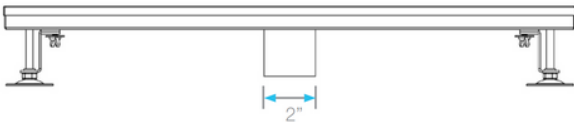

DelmarSeries PLAIN EDGE BASE

Standard Base | Traditional Waterproofing:

- Stainless Steel Gauges: Wedgewire grate: 8 gauges for Edge Bars and 9 gauges for Inside Bars. Base: 18 gauges = 1.2 mm
- Grate can be removed completely for cleaning.
- Works with 2" ABS, PVC or cast iron shower drain flange (not included)
- Standard Length plain edge is intended for use with traditional waterproofing methods.
- Grate can be removed completely for cleaning.
- Hair strainer basket comes with every drain, fits inside the drain to collect hair and other debris, preventing clogged pipes.

Kit Includes:

- A Lifting Key
- B Grate
- C Hair/Debris Strainer
- D Base
- E Leveling Legs
- F Threaded nipple

Specifications

D Base - Top View

B Grate - Top View

D Base - Side View

D Base - Side View

Grate - Side View

Complete Kits

WEDGEWIRE

Bronze	24"	33.700.24 BZ	●
	28"	33.700.28 BZ	●
	32"	33.700.32 BZ	●
	36"	33.700.36 BZ	●
	48"	33.700.48 BZ	●
	58"	33.700.58 BZ	●

Satin	24"	33.700.24 ST	●
	28"	33.700.28 ST	●
	32"	33.700.32 ST	●
	36"	33.700.36 ST	●
	48"	33.700.48 ST	●
	58"	33.700.58 ST	●