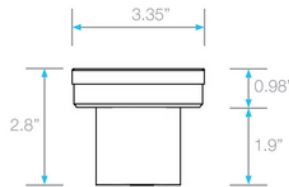

DelmarSeries PLAIN EDGE BASE

Standard Base | Traditional Waterproofing:

- Stainless Steel Gauges: Wedgewire grate: 8 gauges for Edge Bars and 9 gauges for Inside Bars. Base: 18 gauges = 1.2 mm
- Grate can be removed completely for cleaning.
- Works with 2" ABS, PVC or cast iron shower drain flange (not included)
- Standard Length plain edge is intended for use with traditional waterproofing methods.
- Grate can be removed completely for cleaning.
- Hair strainer basket comes with every drain, fits inside the drain to collect hair and other debris, preventing clogged pipes.

Kit Includes:

- A Lifting Key
- B Grate
- C Hair/Debris Strainer
- D Base
- E Leveling Legs
- F Threaded nipple

Specifications

D Base - Top View

B Grate - Top View

D Base - Side View

D Base - Side View

Grate - Side View

Complete Kits

WEDGEWIRE

Bronze	24"	33.700.24 BZ	●
	28"	33.700.28 BZ	●
	32"	33.700.32 BZ	●
	36"	33.700.36 BZ	●
	48"	33.700.48 BZ	●
	58"	33.700.58 BZ	●

Satin	24"	33.700.24 ST	●
	28"	33.700.28 ST	●
	32"	33.700.32 ST	●
	36"	33.700.36 ST	●
	48"	33.700.48 ST	●
	58"	33.700.58 ST	●

Gold	24"	33.700.24 GD	●
	28"	33.700.28 GD	●
	32"	33.700.32 GD	●
	36"	33.700.36 GD	●
	48"	33.700.48 GD	●
	58"	33.700.58 GD	●

Note: Installer must verify all rough-in dimensions prior to installation and consult local and national codes. Conformity and compliance to local and national codes are the responsibility of the installer. Dimensions are subject to manufacturers tolerance and change without notice. We can assume no responsibility for use of superseded or voided data. [Contact us if you have any question at: techsupport@qm-us.com](mailto:techsupport@qm-us.com)