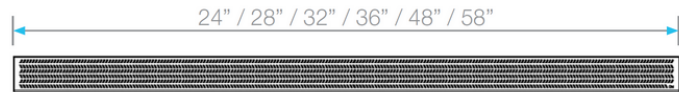

DelmarSeries PLAIN EDGE BASE

Standard Base | Traditional Waterproofing:

- Stainless Steel Gauges: Wedgewire grate: 8 gauges for Edge Bars and 9 gauges for Inside Bars. Base: 18 gauges = 1.2 mm
- Grate can be removed completely for cleaning.
- Works with 2" ABS, PVC or cast iron shower drain flange (not included)
- Standard Length plain edge is intended for use with traditional waterproofing methods.
- Grate can be removed completely for cleaning.
- Hair strainer basket comes with every drain, fits inside the drain to collect hair and other debris, preventing clogged pipes.

Kit Includes:

- A Lifting Key
- B Grate
- C Hair/Debris Strainer
- D Base
- E Leveling Legs
- F Threaded nipple

Specifications

D Base - Top View

B Grate - Top View

D Base - Side View

D Base - Side View

Grate - Side View

Complete Kits

WEDGEWIRE

Bronze	24"	33.700.24 BZ	●
	28"	33.700.28 BZ	●
	32"	33.700.32 BZ	●
	36"	33.700.36 BZ	●
	48"	33.700.48 BZ	●
	58"	33.700.58 BZ	●

Satin	24"	33.700.24 ST	●
	28"	33.700.28 ST	●
	32"	33.700.32 ST	●
	36"	33.700.36 ST	●
	48"	33.700.48 ST	●
	58"	33.700.58 ST	●