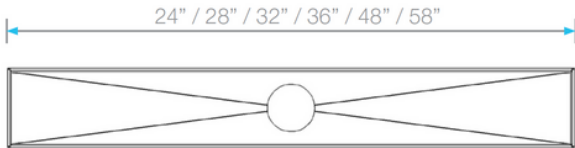

DelmarSeries PLAIN EDGE BASE

Standard Base | Traditional Waterproofing:

- Stainless Steel Gauges: Wedgewire grate: 8 gauges for Edge Bars and 9 gauges for Inside Bars. Base: 18 gauges = 1.2 mm
- Grate can be removed completely for cleaning.
- Works with 2" ABS, PVC or cast iron shower drain flange (not included)
- Standard Length plain edge is intended for use with traditional waterproofing methods.
- Grate can be removed completely for cleaning.
- Hair strainer basket comes with every drain, fits inside the drain to collect hair and other debris, preventing clogged pipes.

Kit Includes:

- A Lifting Key
- B Grate
- C Hair/Debris Strainer
- D Base
- E Leveling Legs
- F Threaded nipple

Specifications

D Base - Top View

B Grate - Top View

D Base - Side View

D Base - Side View

Grate - Side View

Complete Kits

WEDGEWIRE

Bronze	24"	33.700.24 BZ	●
	28"	33.700.28 BZ	●
	32"	33.700.32 BZ	●
	36"	33.700.36 BZ	●
	48"	33.700.48 BZ	●
	58"	33.700.58 BZ	●

Satin	24"	33.700.24 ST	●
	28"	33.700.28 ST	●
	32"	33.700.32 ST	●
	36"	33.700.36 ST	●
	48"	33.700.48 ST	●
	58"	33.700.58 ST	●

Gold	24"	33.700.24 GD	●
	28"	33.700.28 GD	●
	32"	33.700.32 GD	●
	36"	33.700.36 GD	●
	48"	33.700.48 GD	●
	58"	33.700.58 GD	●

Note: Installer must verify all rough-in dimensions prior to installation and consult local and national codes. Conformity and compliance to local and national codes are the responsibility of the installer. Dimensions are subject to manufacturers tolerance and change without notice. We can assume no responsibility for use of superseded or voided data. [Contact us if you have any question at: techsupport@qm-us.com](mailto:techsupport@qm-us.com)