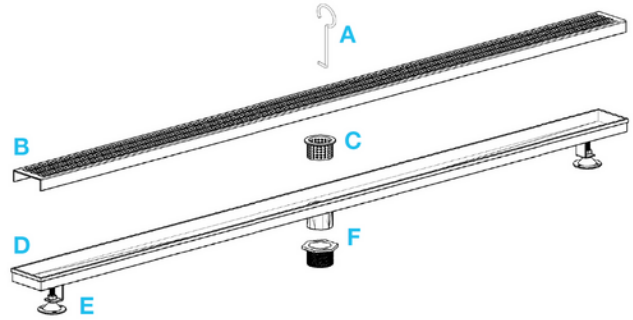

DelmarSeries PLAIN EDGE BASE

Standard Base | Traditional Waterproofing:

- Stainless Steel Gauges: Grates: 16 gauges. Base: 18 gauges = 1.2 mm
- Grate can be removed completely for cleaning.
- Works with 2" ABS, PVC or cast iron shower drain flange (not included)
- Standard Length plain edge is intended for use with traditional waterproofing methods.
- Grate can be removed completely for cleaning.
- Hair strainer basket comes with every drain, fits inside the drain to collect hair and other debris, preventing clogged pipes.

Kit Includes:

- A Lifting Key
- B Grate
- C Hair/Debris Strainer
- D Base
- E Leveling Legs
- F Threaded nipple

Specifications

D Base - Top View

B Grate - Top View

D Base - Side View

D Base - Side View

Grate - Side View