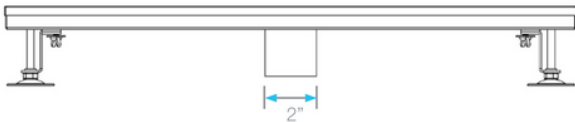

DelmarSeries PLAIN EDGE BASE

Standard Base | Traditional Waterproofing:

- Stainless Steel Gauges: Grates: 16 gauges. Base: 18 gauges = 1.2 mm
- Grate can be removed completely for cleaning.
- Works with 2" ABS, PVC or cast iron shower drain flange (not included)
- Standard Length plain edge is intended for use with traditional waterproofing methods.
- Grate can be removed completely for cleaning.
- Hair strainer basket comes with every drain, fits inside the drain to collect hair and other debris, preventing clogged pipes.

Kit Includes:

- A Lifting Key
- B Grate
- C Hair/Debris Strainer
- D Base
- E Leveling Legs
- F Threaded nipple

Specifications

D Base - Top View

B Grate - Top View

D Base - Side View

D Base - Side View

Grate - Side View

Complete Kits

NAMI

| Length | Part Number | Price |
|--------|--------------|--------|
| 24" | 33.100.24 ST | \$ 355 |
| 28" | 33.100.28 ST | \$ 403 |
| 32" | 33.100.32 ST | \$ 451 |
| 36" | 33.100.36 ST | \$ 499 |