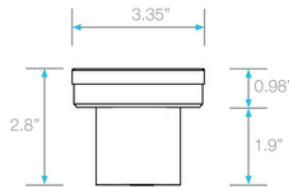

DelmarSeries PLAIN EDGE BASE

Standard Base | Traditional Waterproofing:

- Stainless Steel Gauges: Grates: 16 gauges. Base: 18 gauges = 1.2 mm
- Grate can be removed completely for cleaning.
- Works with 2" ABS, PVC or cast iron shower drain flange (not included)
- Standard Length plain edge is intended for use with traditional waterproofing methods.
- Grate can be removed completely for cleaning.
- Hair strainer basket comes with every drain, fits inside the drain to collect hair and other debris, preventing clogged pipes.

Kit Includes:

- A Lifting Key
- B Grate
- C Hair/Debris Strainer
- D Base
- E Leveling Legs
- F Threaded nipple

Specifications

D Base - Top View

B Grate - Top View

D Base - Side View

D Base - Side View

Grate - Side View

Complete Kits

NAMI

| Length | Part Number | Price |
|--------|--------------|--------|
| 24" | 33.100.24 ST | \$ 355 |
| 28" | 33.100.28 ST | \$ 403 |
| 32" | 33.100.32 ST | \$ 451 |
| 36" | 33.100.36 ST | \$ 499 |