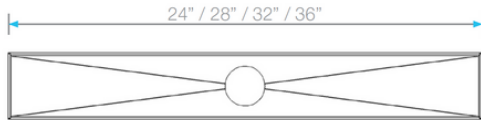

DelmarSeries PLAIN EDGE BASE

Standard Base | Traditional Waterproofing:

- Stainless Steel Gauges: Grates: 16 gauges. Base: 18 gauges = 1.2 mm
- Grate can be removed completely for cleaning.
- Works with 2" ABS, PVC or cast iron shower drain flange (not included)
- Standard Length plain edge is intended for use with traditional waterproofing methods.
- Grate can be removed completely for cleaning.
- Hair strainer basket comes with every drain, fits inside the drain to collect hair and other debris, preventing clogged pipes.

Kit Includes:

- A Lifting Key
- B Grate
- C Hair/Debris Strainer
- D Base
- E Leveling Legs
- F Threaded nipple

Specifications

D Base - Top View

B Grate - Top View

D Base - Side View

D Base - Side View

Grate - Side View