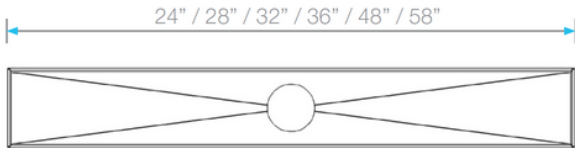

## Standard Base | Traditional Waterproofing:

- Stainless Steel Gauges: Grates: 16 gauges. Base: 18 gauges = 1.2 mm
- Grate can be removed completely for cleaning.
- Works with 2" ABS, PVC or cast iron shower drain flange (not included)
- Standard Length plain edge is intended for use with traditional waterproofing methods.
- Grate can be removed completely for cleaning.
- Hair strainer basket comes with every drain, fits inside the drain to collect hair and other debris, preventing clogged pipes.

## Specifications

D Base - Top View

B Grate - Top View

D Base - Side View

D Base - Side View

Grate - Side View

### LOTUS

Bronze	24"	33.400.24 BZ	●
	28"	33.400.28 BZ	●
	32"	33.400.32 BZ	●
	36"	33.400.36 BZ	●
	48"	33.400.48 BZ	●
	58"	33.400.58 BZ	●

Satin	24"	33.400.24 ST	●
	28"	33.400.28 ST	●
	32"	33.400.32 ST	●
	36"	33.400.36 ST	●
	48"	33.400.48 ST	●
	58"	33.400.58 ST	●