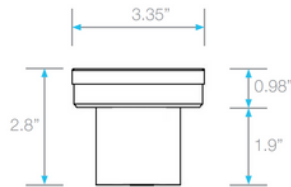

## Standard Base | Traditional Waterproofing:

- Stainless Steel Gauges: Grates: 16 gauges. Base: 18 gauges = 1.2 mm
- Grate can be removed completely for cleaning.
- Works with 2" ABS, PVC or cast iron shower drain flange (not included)
- Standard Length plain edge is intended for use with traditional waterproofing methods.
- Grate can be removed completely for cleaning.
- Hair strainer basket comes with every drain, fits inside the drain to collect hair and other debris, preventing clogged pipes.

## Specifications

D Base - Top View

B Grate - Top View

D Base - Side View

D Base - Side View

Grate - Side View

### LOTUS

Bronze	24"	33.400.24 BZ	●
	28"	33.400.28 BZ	●
	32"	33.400.32 BZ	●
	36"	33.400.36 BZ	●
	48"	33.400.48 BZ	●
	58"	33.400.58 BZ	●

Satin	24"	33.400.24 ST	●
	28"	33.400.28 ST	●
	32"	33.400.32 ST	●
	36"	33.400.36 ST	●
	48"	33.400.48 ST	●
	58"	33.400.58 ST	●

Gold	24"	33.400.24 GD	●
	28"	33.400.28 GD	●
	32"	33.400.32 GD	●
	36"	33.400.36 GD	●
	48"	33.400.48 GD	●
	58"	33.400.58 GD	●