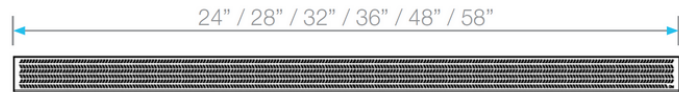

## Standard Base | Traditional Waterproofing:

- Stainless Steel Gauges: Grates: 16 gauges. Base: 18 gauges = 1.2 mm
- Grate can be removed completely for cleaning.
- Works with 2" ABS, PVC or cast iron shower drain flange (not included)
- Standard Length plain edge is intended for use with traditional waterproofing methods.
- Grate can be removed completely for cleaning.
- Hair strainer basket comes with every drain, fits inside the drain to collect hair and other debris, preventing clogged pipes.

### Kit Includes:

- A Lifting Key
- B Grate
- C Hair/Debris Strainer
- D Base
- E Leveling Legs
- F Threaded nipple

## Specifications

D Base - Top View

B Grate - Top View

D Base - Side View

D Base - Side View

Grate - Side View

### LOTUS

Bronze	24"	33.400.24 BZ	●
	28"	33.400.28 BZ	●
	32"	33.400.32 BZ	●
	36"	33.400.36 BZ	●
	48"	33.400.48 BZ	●
	58"	33.400.58 BZ	●

Satin	24"	33.400.24 ST	●
	28"	33.400.28 ST	●
	32"	33.400.32 ST	●
	36"	33.400.36 ST	●
	48"	33.400.48 ST	●
	58"	33.400.58 ST	●