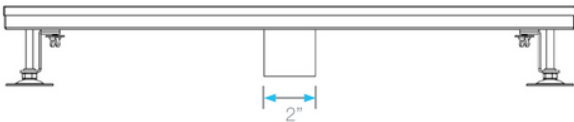

## Standard Base | Traditional Waterproofing:

- Stainless Steel Gauges: Grates: 16 gauges. Base: 18 gauges = 1.2 mm
- Grate can be removed completely for cleaning.
- Works with 2" ABS, PVC or cast iron shower drain flange (not included)
- Standard Length plain edge is intended for use with traditional waterproofing methods.
- Grate can be removed completely for cleaning.
- Hair strainer basket comes with every drain, fits inside the drain to collect hair and other debris, preventing clogged pipes.

## Specifications

D Base - Top View

B Grate - Top View

D Base - Side View

D Base - Side View

Grate - Side View

### LOTUS

Bronze	24"	33.400.24 BZ	●
	28"	33.400.28 BZ	●
	32"	33.400.32 BZ	●
	36"	33.400.36 BZ	●
	48"	33.400.48 BZ	●
	58"	33.400.58 BZ	●

Satin	24"	33.400.24 ST	●
	28"	33.400.28 ST	●
	32"	33.400.32 ST	●
	36"	33.400.36 ST	●
	48"	33.400.48 ST	●
	58"	33.400.58 ST	●