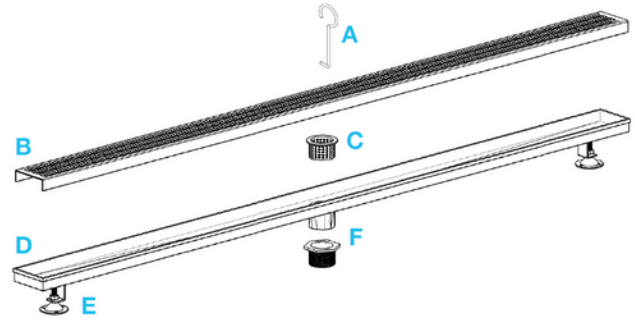

# DelmarSeries PLAIN EDGE BASE

## Standard Base | Traditional Waterproofing:

- Stainless Steel Gauges: Grates: 16 gauges. Base: 18 gauges = 1.2 mm
- Grate can be removed completely for cleaning.
- Works with 2" ABS, PVC or cast iron shower drain flange (not included)
- Standard Length plain edge is intended for use with traditional waterproofing methods.
- Grate can be removed completely for cleaning.
- Hair strainer basket comes with every drain, fits inside the drain to collect hair and other debris, preventing clogged pipes.

## Specifications

D Base - Top View

B Grate - Top View

D Base - Side View

D Base - Side View

Grate - Side View

### LOTUS

Bronze	24"	33.400.24 BZ	●
	28"	33.400.28 BZ	●
	32"	33.400.32 BZ	●
	36"	33.400.36 BZ	●
	48"	33.400.48 BZ	●
	58"	33.400.58 BZ	●

Satin	24"	33.400.24 ST	●
	28"	33.400.28 ST	●
	32"	33.400.32 ST	●
	36"	33.400.36 ST	●
	48"	33.400.48 ST	●
	58"	33.400.58 ST	●