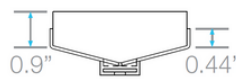

B Grate - Top View

B Grate - Side View

D Trims - Side View

E Base - Side View

Top View

** 72" and *96" Kits include two outlets, two hair strainers, two pair of joiners and two adapters.

F Base End Cap - Side View

I 2" Outlet - Side & Top View

G Joiner - Side & Top View

Corner - Top View

Complete Kits

PERFORATED

Satin	36"	88.620.36 ST	●
	48"	88.620.48 ST	●
	60"	88.620.60 ST	●
	72"	88.620.72 ST	●
	96"	88.620.96 ST	●
Polished	36"	88.620.36 PS	●
	48"	88.620.48 PS	●
	60"	88.620.60 PS	●
	72"	88.620.72 PS	●
	96"	88.620.96 PS	●