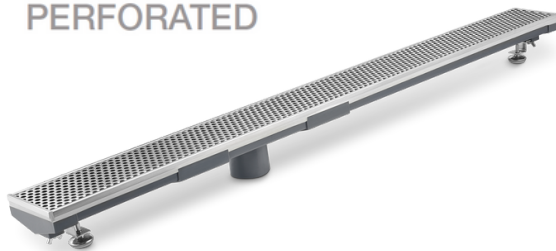

Specifications, Installation
Instructions, videos and more.

LagosSeries ADJUSTABLE LINEAR DRAIN 2"

Adjustable Base | Traditional Waterproofing:

- Stainless Steel Gauges: Grates: 16 gauges
- PVC Base: 3 mm
- Grate can be removed completely for cleaning.
- Adjustable is intended for use with traditional waterproofing methods.
- Works with 2" ABS, PVC or Cast Iron shower drain flange (not included).
- Hair strainer basket comes with every drain, fits inside the drain to collect hair and other debris, preventing clogged pipes.

B Grate - Top View

B Grate - Side View

D Trims - Side View

E Base - Side View

Top View

** 72" and *96" Kits include two outlets, two hair strainers, two pair of joiners and two adapters.

F Base End Cap - Side View

I 2" Outlet - Side & Top View

G Joiner - Side & Top View

Corner - Top View

Complete Kits

PERFORATED

Satin	36"	88.620.36 ST	●
	48"	88.620.48 ST	●
	60"	88.620.60 ST	●
	72"	88.620.72 ST	●
	96"	88.620.96 ST	●
Polished	36"	88.620.36 PS	●
	48"	88.620.48 PS	●
	60"	88.620.60 PS	●
	72"	88.620.72 PS	●
	96"	88.620.96 PS	●