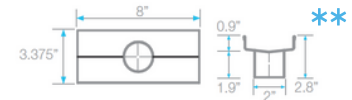

B Grate - Top View

B Grate - Side View

D Trims - Side View

E Base - Side View

Top View

** 72" and *96" Kits include two outlets, two hair strainers, two pair of joiners and two adapters.

F Base End Cap - Side View

I 2" Outlet - Side & Top View

G Joiner - Side & Top View

Corner - Top View

Complete Kits

PERFORATED

Satin	36"	88.620.36 ST	●
	48"	88.620.48 ST	●
	60"	88.620.60 ST	●
	72"	88.620.72 ST	●
	96"	88.620.96 ST	●
Polished	36"	88.620.36 PS	●
	48"	88.620.48 PS	●
	60"	88.620.60 PS	●
	72"	88.620.72 PS	●
	96"	88.620.96 PS	●