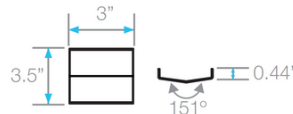

B Grate - Top View

B Grate - Side View

D Trims - Side View

E Base - Side View

Top View

** 72" and *96" Kits include two outlets, two hair strainers, two pair of joiners and two adapters.

F Base End Cap - Side View

I 2" Outlet - Side & Top View

G Joiner - Side & Top View

Corner - Top View

Complete Kits

PERFORATED

Satin	36"	88.620.36 ST	●
	48"	88.620.48 ST	●
	60"	88.620.60 ST	●
	72"	88.620.72 ST	●
	96"	88.620.96 ST	●
Polished	36"	88.620.36 PS	●
	48"	88.620.48 PS	●
	60"	88.620.60 PS	●
	72"	88.620.72 PS	●
	96"	88.620.96 PS	●