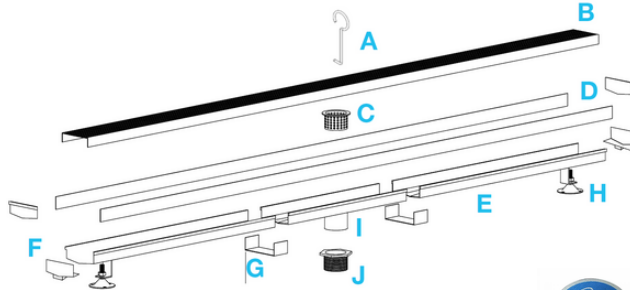

Specifications, Installation
Instructions, videos and more.

LagosSeries ADJUSTABLE LINEAR DRAIN 2"

Adjustable Base | Traditional Waterproofing:

- Stainless Steel Gauges: Grates: 16 gauges
- PVC Base: 3 mm
- Grate can be removed completely for cleaning.
- Adjustable is intended for use with traditional waterproofing methods.
- Works with 2" ABS, PVC or Cast Iron shower drain flange (not included).
- Hair strainer basket comes with every drain, fits inside the drain to collect hair and other debris, preventing clogged pipes.

Kit Includes:

- A Lifting Key
- B Grate
- C Hair/Debris Strainer
- D Trims
- E PVC Base
- F Base End Cap
- G Joiners
- H Leveling Legs
- I 2" Outlet
- J Threaded Nipple
+ Stainless Steel Cutting Blade

Specifications

B Grate - Top View

B Grate - Side View

D Trims - Side View

E Base - Side View

Top View

** 72" and *96" Kits include two outlets, two hair strainers, two pair of joiners and two adapters.

F Base End Cap - Side View

I 2" Outlet - Side & Top View

G Joiner - Side & Top View

Corner - Top View

Complete Kits

PERFORATED

Satin	36"	88.620.36 ST	●
	48"	88.620.48 ST	●
	60"	88.620.60 ST	●
	72"	88.620.72 ST	●
	96"	88.620.96 ST	●
Polished	36"	88.620.36 PS	●
	48"	88.620.48 PS	●
	60"	88.620.60 PS	●
	72"	88.620.72 PS	●
	96"	88.620.96 PS	●