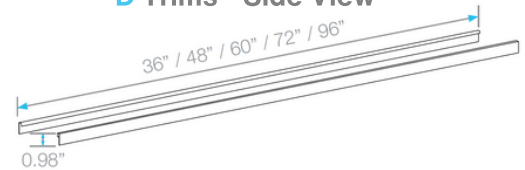

Specifications, Installation
Instructions, videos and more.

LagosSeries ADJUSTABLE LINEAR DRAIN 2"

Adjustable Base | Traditional Waterproofing:

- Stainless Steel Gauges: Grates: 16 gauges
- PVC Base: 3 mm
- Grate can be removed completely for cleaning.
- Adjustable is intended for use with traditional waterproofing methods.
- Works with 2" ABS, PVC or Cast Iron shower drain flange (not included).
- Hair strainer basket comes with every drain, fits inside the drain to collect hair and other debris, preventing clogged pipes.

Kit Includes:

- A Lifting Key
- B Grate
- C Hair/Debris Strainer
- D Trims
- E PVC Base
- F Base End Cap
- G Joiners
- H Leveling Legs
- I 2" Outlet
- J Threaded Nipple
+ Stainless Steel Cutting Blade

Specifications

B Grate - Top View

B Grate - Side View

D Trims - Side View

E Base - Side View

Top View

** 72" and *96" Kits include two outlets, two hair strainers, two pair of joiners and two adapters.

F Base End Cap - Side View

I 2" Outlet - Side & Top View

G Joiner - Side & Top View

Corner - Top View

Complete Kits

PERFORATED

Satin	36"	88.620.36 ST	●
	48"	88.620.48 ST	●
	60"	88.620.60 ST	●
	72"	88.620.72 ST	●
	96"	88.620.96 ST	●
Polished	36"	88.620.36 PS	●
	48"	88.620.48 PS	●
	60"	88.620.60 PS	●
	72"	88.620.72 PS	●
	96"	88.620.96 PS	●