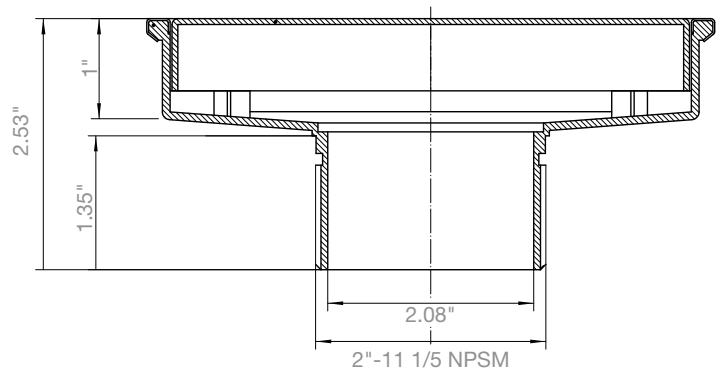

Installation Instructions,
videos and more.

LAGOS SQUARE DRAIN

Features

- 15 gauge 316 Stainless Steel Grate = 1.8 mm
- Base made in ABS plastic.
- Works with 2" ABS, PVC or Cast Iron shower drain flange (not included).
- Center Drain is intended for use with traditional waterproofing methods.
- Hair Strainer Basket comes with every drain, fits inside the drain to collect hair and other debris, preventing pipe clogs.
- Grate can be removed completely for cleaning.

Kit Includes:

- A** Lifting Key
- B** Grate
- C** Hair/Debris Strainer
- D** Base

Specifications

Complete Kit

Mira

Length	Satin SKU	Polished SKU	Black SKU	Satin Gold SKU	Bronze SKU
4" x 4"	88.100.04 ST	88.100.04 PS	88.100.04 BK	88.100.04 GD	88.100.04 BZ
5 3/4" x 5 3/4"	88.100.06 ST	88.100.06 PS	88.100.06 BK	88.100.06 GD	88.100.06 BZ

Note: If modern waterproofing method is intended using a bonded flange, add a bonded flange adaptor. See page 132
Installer must verify all rough-in dimensions prior to installation and consult local and national codes. Conformity and compliance to local and national codes are the responsibility of the installer. Dimensions are subject to Manufacturers tolerance and change without notice.
We can assume no responsibility for use of superseded or void data.