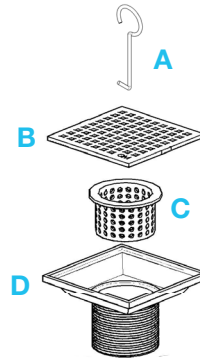

Installation Instructions,
videos and more.

LAGOS SQUARE DRAIN

Features

- 15 gauge 316 Stainless Steel Grate = 1.8 mm
- Base made in ABS plastic.
- Works with 2" ABS, PVC or Cast Iron shower drain flange (not included).
- Center Drain is intended for use with traditional waterproofing methods.
- Hair Strainer Basket comes with every drain, fits inside the drain to collect hair and other debris, preventing pipe clogs.
- Grate can be removed completely for cleaning.

Kit Includes:

- A** Lifting Key
- B** Grate
- C** Hair/Debris Strainer
- D** Base

Specifications

Complete Kit

Mira

Length	Satin SKU	Polished SKU	Black SKU	Satin Gold SKU	Bronze SKU
4" x 4"	88.100.04 ST	88.100.04 PS	88.100.04 BK	88.100.04 GD	88.100.04 BZ
5 3/4" x 5 3/4"	88.100.06 ST	88.100.06 PS	88.100.06 BK	88.100.06 GD	88.100.06 BZ

Note: If modern waterproofing method is intended using a bonded flange, add a bonded flange adaptor. See page 132
Installer must verify all rough-in dimensions prior to installation and consult local and national codes. Conformity and compliance to local and national codes are the responsibility of the installer. Dimensions are subject to Manufacturers tolerance and change without notice.
We can assume no responsibility for use of superseded or void data.