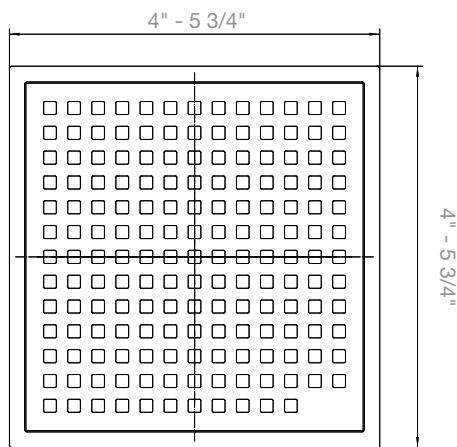

Installation Instructions,
videos and more.

LAGOS SQUARE DRAIN

Features

- 15 gauge 316 Stainless Steel Grate = 1.8 mm
- Base made in ABS plastic.
- Works with 2" ABS, PVC or Cast Iron shower drain flange (not included).
- Center Drain is intended for use with traditional waterproofing methods.
- Hair Strainer Basket comes with every drain, fits inside the drain to collect hair and other debris, preventing pipe clogs.
- Grate can be removed completely for cleaning.

Kit Includes:

- A** Lifting Key
- B** Grate
- C** Hair/Debris Strainer
- D** Base

Specifications

Complete Kit

Mira

Length	Satin SKU	Polished SKU	Black SKU	Satin Gold SKU	Bronze SKU
4" x 4"	88.100.04 ST	88.100.04 PS	88.100.04 BK	88.100.04 GD	88.100.04 BZ
5 3/4" x 5 3/4"	88.100.06 ST	88.100.06 PS	88.100.06 BK	88.100.06 GD	88.100.06 BZ