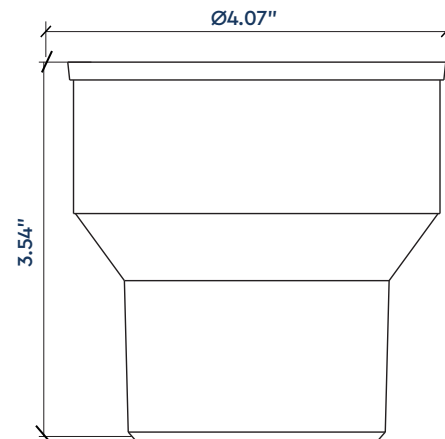

INVISIBLE DRAIN

Specifications

Vertical Outlet

Material: PVC (cell classification 12454 specified in ASTM D1784-110)

UPPER VIEW

SIDE VIEW

SIDE CUT VIEW