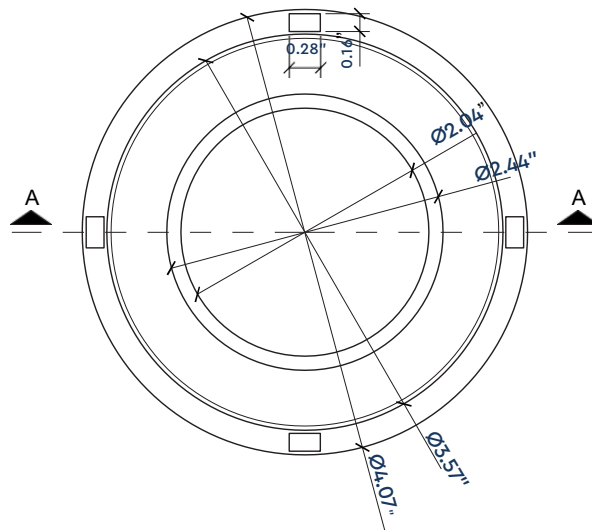

INVISIBLE DRAIN

Specifications

Vertical Outlet

Material: PVC (cell classification 12454 specified in ASTM D1784-110)

UPPER VIEW

SIDE VIEW

SIDE CUT VIEW