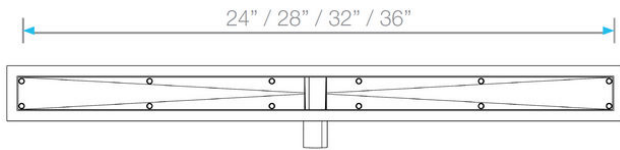

DelmarSeries SIDE OUTLET FLANGE EDGE BASE

Flange Edge Base | Modern Waterproofing:

- Stainless Steel: Grate = 8 gauges for Edge Bars and 9 gauges for Inside Bars. Base = 18 gauges
- Base Designed for modern waterproofing methods.
- Complete kit for seamless installation.
- Enhance protection with Superdry Waterproofing Membrane.
- Grate can be removed completely for cleaning.

Kit Includes:

- A** Lifting Key
- B** Grate
- C** Flange Edge Base with a sealed waterproofing membrane collar
- D** Leveling Legs
- E** No-hub Coupling
- F** 32 ft2 Superdry Waterproofing
- G** Sealant

Specifications

C Base - Top View

B Grate - Top View

Base - Side View

Base - Side View

Grate - Side View

Complete Kits

NAMI