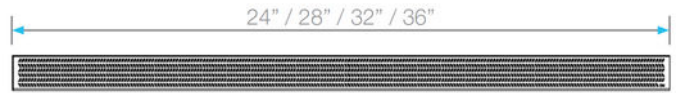

DelmarSeries SIDE OUTLET FLANGE EDGE BASE

Flange Edge Base | Modern Waterproofing:

- Stainless Steel: Grate = 8 gauges for Edge Bars and 9 gauges for Inside Bars. Base = 18 gauges
- Base Designed for modern waterproofing methods.
- Complete kit for seamless installation.
- Enhance protection with Superdry Waterproofing Membrane.
- Grate can be removed completely for cleaning.

Kit Includes:

- A** Lifting Key
- B** Grate
- C** Flange Edge Base with a sealed waterproofing membrane collar
- D** Leveling Legs
- E** No-hub Coupling
- F** 32 ft2 Superdry Waterproofing
- G** Sealant

Specifications

C Base - Top View

B Grate - Top View

Base - Side View

Base - Side View

Grate - Side View

Complete Kits

NAMI