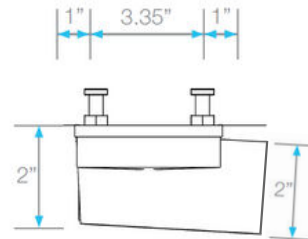

DelmarSeries SIDE OUTLET FLANGE EDGE BASE

Flange Edge Base | Modern Waterproofing:

- Stainless Steel: Grate = 8 gauges for Edge Bars and 9 gauges for Inside Bars. Base = 18 gauges
- Base Designed for modern waterproofing methods.
- Complete kit for seamless installation.
- Enhance protection with Superdry Waterproofing Membrane.
- Grate can be removed completely for cleaning.

Specifications

C Base - Top View

B Grate - Top View

Base - Side View

Base - Side View

Grate - Side View

Complete Kits

NAMI