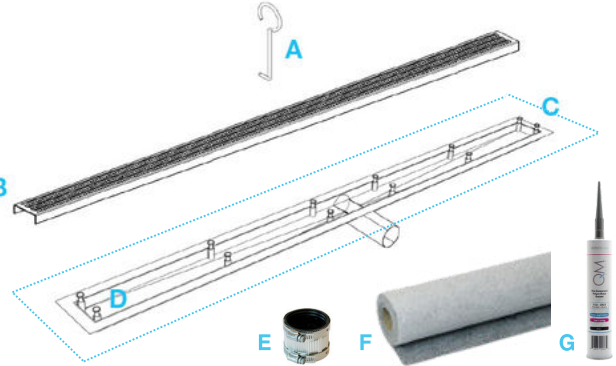

DelmarSeries SIDE OUTLET FLANGE EDGE BASE

Flange Edge Base | Modern Waterproofing:

- Stainless Steel: Grate = 8 gauges for Edge Bars and 9 gauges for Inside Bars. Base = 18 gauges
- Base Designed for modern waterproofing methods.
- Complete kit for seamless installation.
- Enhance protection with Superdry Waterproofing Membrane.
- Grate can be removed completely for cleaning.

Kit Includes:

- A** Lifting Key
- B** Grate
- C** Flange Edge Base with a sealed waterproofing membrane collar
- D** Leveling Legs
- E** No-hub Coupling
- F** 32 ft2 Superdry Waterproofing
- G** Sealant

Specifications

C Base - Top View

B Grate - Top View

Base - Side View

Base - Side View

Grate - Side View

Complete Kits

NAMI

Satin	24"	33.100.24FSO ST	●
	28"	33.100.28FSO ST	●
	32"	33.100.32FSO ST	●
	36"	33.100.36FSO ST	●