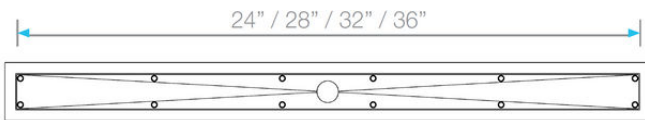

DelmarSeries FLANGE EDGE BASE

Flange Edge Base | Modern Waterproofing:

- Stainless Steel: Grate: 16 gauges.
Base: 18 gauges = 1.2 mm
- Base Designed for modern waterproofing methods.
- Complete kit for seamless installation.
- Enhance protection with Superdry Waterproofing Membrane.
- Grate can be removed completely for cleaning.

Kit Includes:

- A Lifting Key
- B Grate
- C Flange Edge Base with a sealed waterproofing membrane collar
- D Leveling Legs
- E No-hub Coupling
- F 32 ft2 Superdry Waterproofing
- G Sealant

Specifications

C Base - Top View

B Grate - Top View

Base - Side View

Grate - Side View

Complete Kits

NAMI

Satin	24"	33.100.24F ST	●
	28"	33.100.28F ST	●
	32"	33.100.32F ST	●
	36"	33.100.36F ST	●