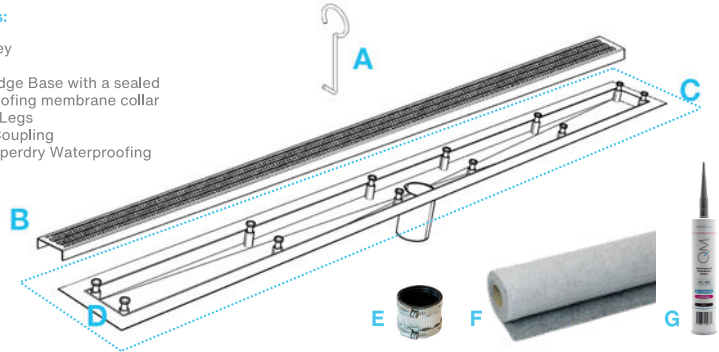

DelmarSeries FLANGE EDGE BASE

Flange Edge Base | Modern Waterproofing:

- Stainless Steel: Grate: 16 gauges.
Base: 18 gauges = 1.2 mm
- Base Designed for modern waterproofing methods.
- Complete kit for seamless installation.
- Enhance protection with Superdry Waterproofing Membrane.
- Grate can be removed completely for cleaning.

Kit Includes:

- A Lifting Key
- B Grate
- C Flange Edge Base with a sealed waterproofing membrane collar
- D Leveling Legs
- E No-hub Coupling
- F 32 ft2 Superdry Waterproofing
- G Sealant

Specifications

C Base - Top View

B Grate - Top View

Base - Side View

Grate - Side View

Complete Kits

NAMI

Satin	24"	33.100.24F ST	●
	28"	33.100.28F ST	●
	32"	33.100.32F ST	●
	36"	33.100.36F ST	●