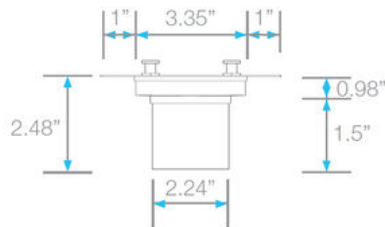

DelmarSeries FLANGE EDGE BASE

Flange Edge Base | Modern Waterproofing:

- Stainless Steel: Grate: 16 gauges.
Base: 18 gauges = 1.2 mm
- Base Designed for modern waterproofing methods.
- Complete kit for seamless installation.
- Enhance protection with Superdry Waterproofing Membrane.
- Grate can be removed completely for cleaning.

Kit Includes:

- A Lifting Key
- B Grate
- C Flange Edge Base with a sealed waterproofing membrane collar
- D Leveling Legs
- E No-hub Coupling
- F 32 ft2 Superdry Waterproofing
- G Sealant

Specifications

C Base - Top View

B Grate - Top View

Base - Side View

Grate - Side View

Complete Kits

NAMI

Satin	24"	33.100.24F ST	●
	28"	33.100.28F ST	●
	32"	33.100.32F ST	●
	36"	33.100.36F ST	●