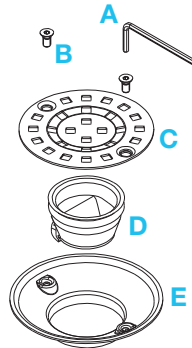

BAY ROUND DRAIN

Kit Includes:

- A** Allen Key
- B** Bolts
- C** Grate
- D** Anti Odor Sealer
- E** Base

International
Use Only

Specifications

C Grate - Top View

E Base - Side View

E Base - Top View

D Anti Odor Sealer - Perspective View

Complete Kit

**Ria
Round**

Length
Ø4"

**Satin
SKU**
38.100.04R ST

Note: Installer must verify all rough-in dimensions prior to installation and consult local and national codes. Conformity and compliance to local and national codes are the responsibility of the installer. Dimensions are subject to Manufacturers tolerance and change without notice. We can assume no responsibility for use of superseded or voided data.