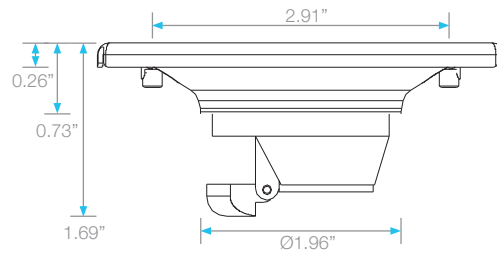

BAY ROUND DRAIN

Kit Includes:

- A** Allen Key
- B** Bolts
- C** Grate
- D** Anti Odor Sealer
- E** Base

International
Use Only

Specifications

C Grate - Top View

E Base - Side View

E Base - Top View

D Anti Odor Sealer - Perspective View

Complete Kit

**Ria
Round**

Length
Ø4"

**Satin
SKU**
38.100.04R ST

Note: Installer must verify all rough-in dimensions prior to installation and consult local and national codes. Conformity and compliance to local and national codes are the responsibility of the installer. Dimensions are subject to Manufacturers tolerance and change without notice. We can assume no responsibility for use of superseded or voided data.