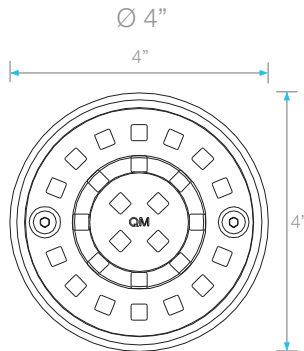

BAY ROUND DRAIN

Kit Includes:

- A** Allen Key
- B** Bolts
- C** Grate
- D** Anti Odor Sealer
- E** Base

International
Use Only

Specifications

C Grate - Top View

E Base - Side View

E Base - Top View

D Anti Odor Sealer - Perspective View

Complete Kit

**Ria
Round**

Length
Ø4"

**Satin
SKU**
38.100.04R ST

Note: Installer must verify all rough-in dimensions prior to installation and consult local and national codes. Conformity and compliance to local and national codes are the responsibility of the installer. Dimensions are subject to Manufacturers tolerance and change without notice. We can assume no responsibility for use of superseded or voided data.