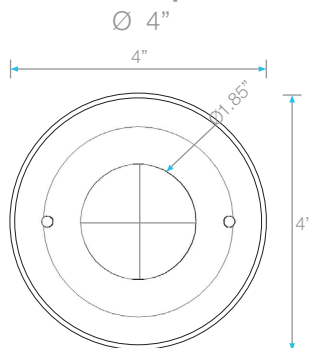

BAY ROUND DRAIN

Kit Includes:

- A** Allen Key
- B** Bolts
- C** Grate
- D** Anti Odor Sealer
- E** Base

International
Use Only

Specifications

C Grate - Top View

E Base - Side View

E Base - Top View

D Anti Odor Sealer - Perspective View

Complete Kit

**Ria
Round**

Length
Ø4"

**Satin
SKU**
38.100.04R ST

Note: Installer must verify all rough-in dimensions prior to installation and consult local and national codes. Conformity and compliance to local and national codes are the responsibility of the installer. Dimensions are subject to Manufacturers tolerance and change without notice. We can assume no responsibility for use of superseded or voided data.