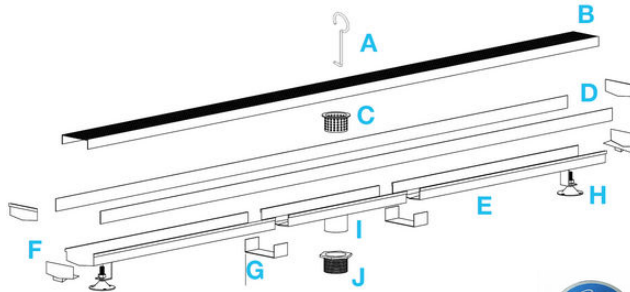

LagosSeries ADJUSTABLE LINEAR DRAIN 2"

Adjustable Base | Traditional Waterproofing:

- Stainless Steel Gauges: Grates: 16 gauges
- PVC Base: 3 mm
- Grate can be removed completely for cleaning.
- Adjustable is intended for use with traditional waterproofing methods.
- Works with 2" ABS, PVC or Cast Iron shower drain flange (not included).
- Hair strainer basket comes with every drain, fits inside the drain to collect hair and other debris, preventing clogged pipes.

Specifications

B Grate - Top View

B Grate - Side View

D Trims - Side View

E Base - Side View

Top View

F Base End Cap - Side View

I 2" Outlet - Side & Top View

G Joiner - Side & Top View

Corner - Top View

* 72" and 96" kits in black, gold and bronze have two 36" grates.

** 72" and *96" Kit includes two outlets, two hair strainers, two pair of joiners and two adapters.

Black	36"	88.630.36 BK	●
	48"	88.630.48 BK	●
	60"	88.630.60 BK	●
	72"	88.630.72 BK	●
	96"	88.630.96 BK	●
Gold	36"	88.630.36 GD	●
	48"	88.630.48 GD	●
	60"	88.630.60 GD	●
	72"	88.630.72 GD	●
	96"	88.630.96 GD	●