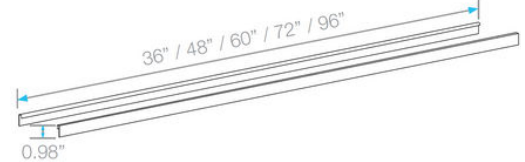

LagosSeries ADJUSTABLE LINEAR DRAIN 2"

Adjustable Base | Traditional Waterproofing:

- Stainless Steel Gauges: Grates: 16 gauges
- PVC Base: 3 mm
- Grate can be removed completely for cleaning.
- Adjustable is intended for use with traditional waterproofing methods.
- Works with 2" ABS, PVC or Cast Iron shower drain flange (not included).
- Hair strainer basket comes with every drain, fits inside the drain to collect hair and other debris, preventing clogged pipes.

Specifications

B Grate - Top View

B Grate - Side View

D Trims - Side View

E Base - Side View

Top View

F Base End Cap - Side View

I 2" Outlet - Side & Top View

G Joiner - Side & Top View

Corner - Top View

* 72" and 96" kits in black, gold and bronze have two 36" grates.

** 72" and *96" Kit includes two outlets, two hair strainers, two pair of joiners and two adapters.

Complete Kits

MIST (TILE-IN)

Bronze	36"	88.630.36 BZ	●
	48"	88.630.48 BZ	●
	60"	88.630.60 BZ	●
	72"	88.630.72 BZ	●
	96"	88.630.96 BZ	●

Satin	36"	88.630.36 ST	●
	48"	88.630.48 ST	●
	60"	88.630.60 ST	●
	72"	88.630.72 ST	●
	96"	88.630.96 ST	●
Polished	36"	88.630.36 PS	●
	48"	88.630.48 PS	●
	60"	88.630.60 PS	●
	72"	88.630.72 PS	●
	96"	88.630.96 PS	●