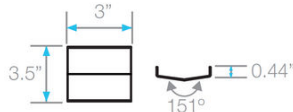

Specifications

B Grate - Top View

B Grate - Side View

D Trims - Side View

E Base - Side View

Top View

F Base End Cap - Side View

I 2" Outlet - Side & Top View

G Joiner - Side & Top View

Corner - Top View

* 72" and 96" kits in black, gold and bronze have two 36" grates.

** 72" and *96" Kit includes two outlets, two hair strainers, two pair of joiners and two adapters.

Complete Kits

MIST (TILE-IN)

Bronze	36"	88.630.36 BZ	●
	48"	88.630.48 BZ	●
	60"	88.630.60 BZ	●
	72"	88.630.72 BZ	●
	96"	88.630.96 BZ	●

Satin	36"	88.630.36 ST	●
	48"	88.630.48 ST	●
	60"	88.630.60 ST	●
	72"	88.630.72 ST	●
	96"	88.630.96 ST	●
Polished	36"	88.630.36 PS	●
	48"	88.630.48 PS	●
	60"	88.630.60 PS	●
	72"	88.630.72 PS	●
	96"	88.630.96 PS	●