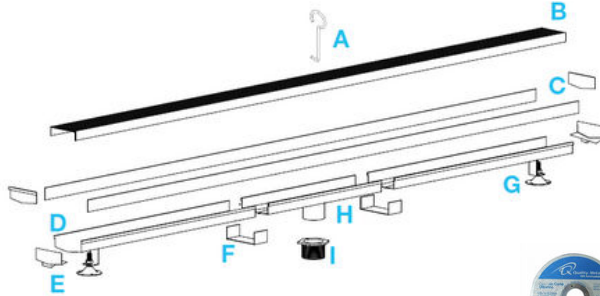

LagosSeries ADJUSTABLE LINEAR DRAIN 3" HIGH FLOW OUTLET

Adjustable Base | Traditional Waterproofing:

- Stainless Steel Gauges: Grates: 16 gauges.
- PVC Base: 3 mm
- Grate can be removed completely for cleaning.
- Adjustable is intended for use with traditional waterproofing methods.

Kit Includes:

- A Lifting Key
- B Grate
- C Trims
- D PVC Base
- E Base End Cap
- F Joiners
- G Leveling Legs
- H 3" Outlet
- I Threaded Nipple
+ Stainless Steel Cutting Blade

Specifications

B Grate - Top View

B Grate - Side View

C Trims - Side View

D Base - Side View

Top View

** 72" and *96" Kits include two outlets, two pair of joiners and two adapters.

E Base End Cap - Side View

H 3" Outlet - Side & Top View

F Joiner - Side & Top View

Corner - Top View

Complete Kits

PERFORATED

Satin	36"	88.620.36HF ST	●
	48"	88.620.48HF ST	●
	60"	88.620.60HF ST	●
	72"	88.620.72HF ST	●
	96"	88.620.96HF ST	●
Polished	36"	88.620.36HF PS	●
	48"	88.620.48HF PS	●
	60"	88.620.60HF PS	●
	72"	88.620.72HF PS	●
	96"	88.620.96HF PS	●