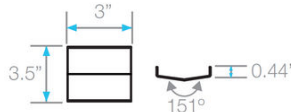

B Grate - Side View

C Trims - Side View

D Base - Side View

Top View

** 72" and *96" Kits include two outlets, two pair of joiners and two adapters.

E Base End Cap - Side View

H 3" Outlet - Side & Top View

F Joiner - Side & Top View

Corner - Top View

Complete Kits

PERFORATED

Satin	36"	88.620.36HF ST	●
	48"	88.620.48HF ST	●
	60"	88.620.60HF ST	●
	72"	88.620.72HF ST	●
	96"	88.620.96HF ST	●
Polished	36"	88.620.36HF PS	●
	48"	88.620.48HF PS	●
	60"	88.620.60HF PS	●
	72"	88.620.72HF PS	●
	96"	88.620.96HF PS	●