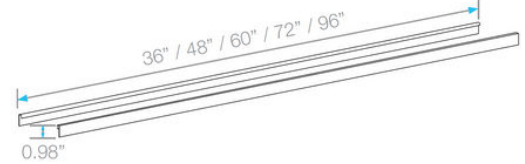

LagosSeries ADJUSTABLE LINEAR DRAIN 3" HIGH FLOW OUTLET

Adjustable Base | Traditional Waterproofing:

- Stainless Steel Gauges: Grates: 16 gauges.
- PVC Base: 3 mm
- Grate can be removed completely for cleaning.
- Adjustable is intended for use with traditional waterproofing methods.

Kit Includes:

- A Lifting Key
- B Grate
- C Trims
- D PVC Base
- E Base End Cap
- F Joiners
- G Leveling Legs
- H 3" Outlet
- I Threaded Nipple
+ Stainless Steel Cutting Blade

Specifications

B Grate - Top View

B Grate - Side View

C Trims - Side View

D Base - Side View

Top View

** 72" and *96" Kits include two outlets, two pair of joiners and two adapters.

E Base End Cap - Side View

H 3" Outlet - Side & Top View

F Joiner - Side & Top View

Corner - Top View

Complete Kits

PERFORATED

Satin	36"	88.620.36HF ST	●
	48"	88.620.48HF ST	●
	60"	88.620.60HF ST	●
	72"	88.620.72HF ST	●
	96"	88.620.96HF ST	●
Polished	36"	88.620.36HF PS	●
	48"	88.620.48HF PS	●
	60"	88.620.60HF PS	●
	72"	88.620.72HF PS	●
	96"	88.620.96HF PS	●