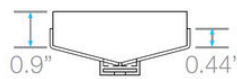

B Grate - Side View

C Trims - Side View

D Base - Side View

Top View

** 72" and *96" Kits include two outlets, two pair of joiners and two adapters.

E Base End Cap - Side View

H 3" Outlet - Side & Top View

F Joiner - Side & Top View

Corner - Top View

Complete Kits

PERFORATED

Satin	36"	88.620.36HF ST	●
	48"	88.620.48HF ST	●
	60"	88.620.60HF ST	●
	72"	88.620.72HF ST	●
	96"	88.620.96HF ST	●
Polished	36"	88.620.36HF PS	●
	48"	88.620.48HF PS	●
	60"	88.620.60HF PS	●
	72"	88.620.72HF PS	●
	96"	88.620.96HF PS	●