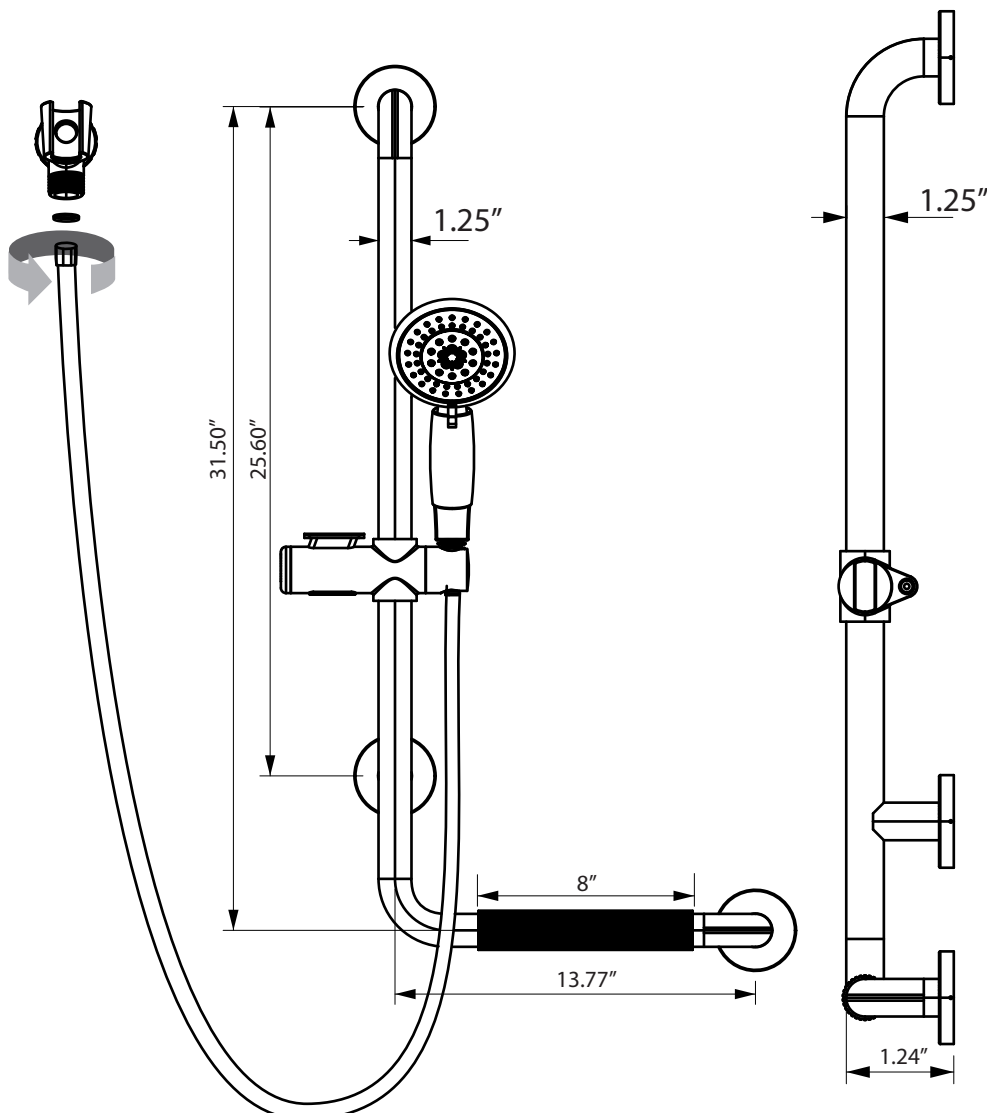

ERGOSLIDEBAR

Model # 4001

297 Anna St. | Watsonville, CA 95076
Toll Free: 888.785.7320
www.PulseShowerSpas.com

GENERAL DESCRIPTION

This PULSE ShowerSpas Slide/Grab Bar is made of Stainless Steel and built to exceed ADA standards. Install this item in your shower for added safety around the bathroom. It also comes with a 5 function hand shower for a complete shower experience.

PRODUCT FEATURES

- L-type stainless steel rail, diameter 32mm, grab and slide bar.
- Slider specifically designed to be used by people with limited mobility.
- Hand shower support installation with option for hand or thumb squeeze.
- All fixtures in chrome finish.
- Grab bar in polished stainless material.

Measurements shown are for reference only