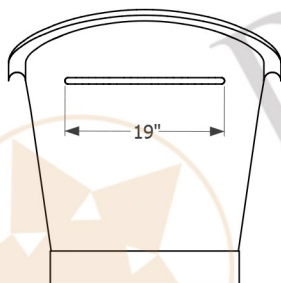

**PREMIER**  
COPPER PRODUCTS

**MODEL NUMBER: BTDREC67DB**

- \* Description: 67" Copper Double Slipper Bathtub with Towel Bars & Rectangular Bottom
- \* Outer Dimension: 67" x 32" x 33"
- \* Center Tub Height: 24"
- \* Rim: 2" Rolled Rim
- \* Drain Opening: 2" Center
- \* Finish: Oil Rubbed Bronze

THIS PRODUCT IS HAND CRAFTED, SMALL VARIANCES IN COLOR AND SIZE MAY OCCUR.  
DO NOT MAKE ANY INSTALLATION CUTS UNTIL YOU RECEIVE YOUR ITEM(S).