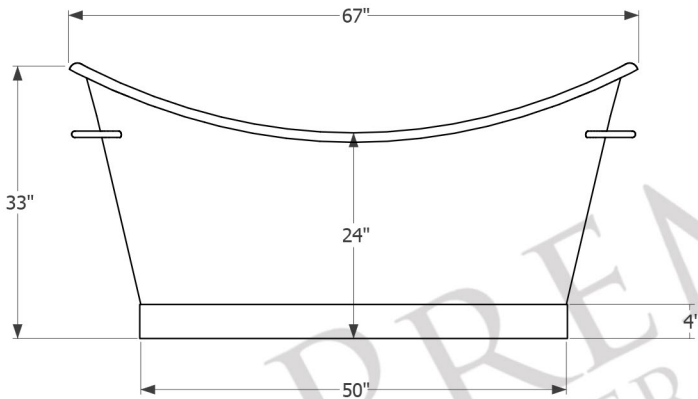

**PREMIER**  
COPPER PRODUCTS

**MODEL NUMBER: BTDREC67DB**

- \* Description: 67" Copper Double Slipper Bathtub with Towel Bars & Rectangular Bottom
- \* Outer Dimension: 67" x 32" x 33"
- \* Center Tub Height: 24"
- \* Rim: 2" Rolled Rim
- \* Drain Opening: 2" Center
- \* Finish: Oil Rubbed Bronze