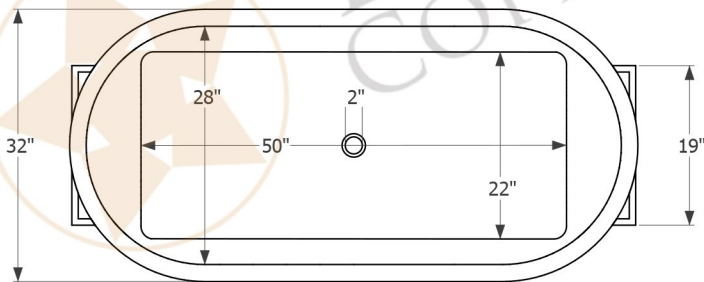

**PREMIER**  
COPPER PRODUCTS

**MODEL NUMBER: BTDREC67DB**

- \* Description: 67" Copper Double Slipper Bathtub with Towel Bars & Rectangular Bottom
- \* Outer Dimension: 67" x 32" x 33"
- \* Center Tub Height: 24"
- \* Rim: 2" Rolled Rim
- \* Drain Opening: 2" Center
- \* Finish: Oil Rubbed Bronze

THIS PRODUCT IS HAND CRAFTED, SMALL VARIANCES IN COLOR AND SIZE MAY OCCUR.  
DO NOT MAKE ANY INSTALLATION CUTS UNTIL YOU RECEIVE YOUR ITEM(S).