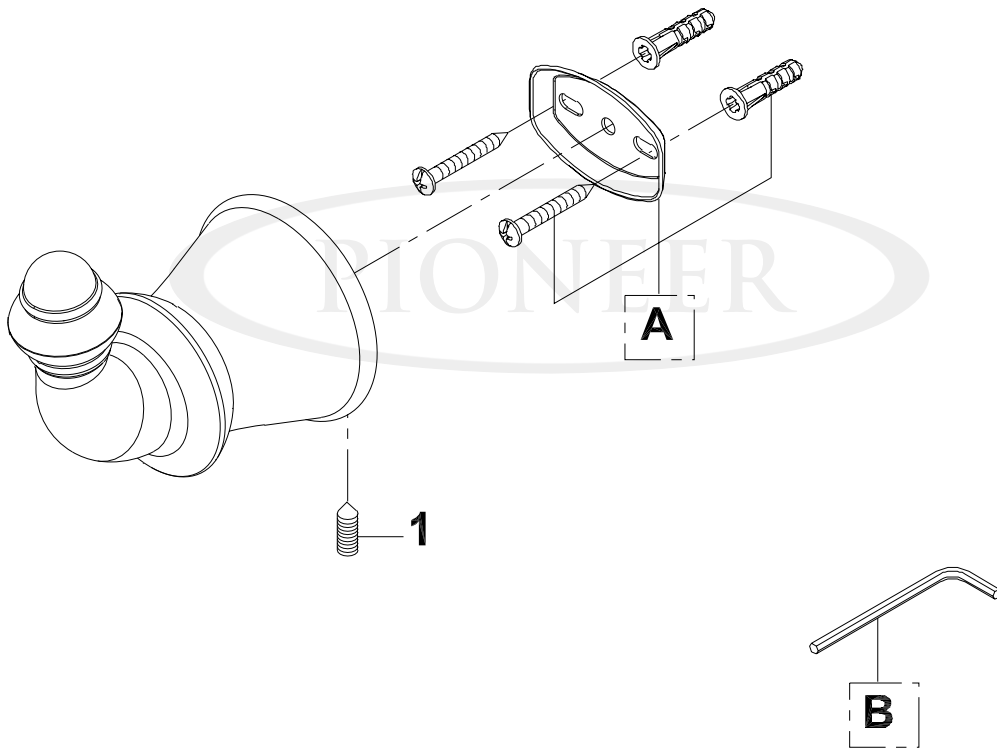

ENGINEERING EXCELLENCE

Del Mar Series #7DM033

PARTS BREAKDOWN SHEET

DESCRIPTION

- Robe Hook
- Brass Mount
- Concealed Screw Installation
- Mounting Hardware

FINISHES

- PC PVD Polished Chrome
- BN PVD Brushed Nickel
- PN PVD Polished Nickel
- ORB Oil Rubbed Bronze
- TB PVD Tuscany Bronze

#7DM033 SHOWN

Model #: \_\_\_\_\_

Specific Features: \_\_\_\_\_

Project Name: \_\_\_\_\_

Submitted For: \_\_\_\_\_

Model	Description	Finishes	
#7DM033	Robe Hook	<input type="checkbox"/> PC	<input type="checkbox"/> Other___

ENGINEERING EXCELLENCE

Pioneer: 1-800-338-9468  
 Commerce, CA 90040  
 www.pioneerind.com  
 Pioneer Industries, Inc. © 2013

DMPB7DM033/REV. 12 2012  
 Page 1 of 2

	ITEM#	DESCRIPTION
A	X-5600001	Mounting Kit
B	X-4900024	Allen Wrench
1	X-4600002	Mounting Screw