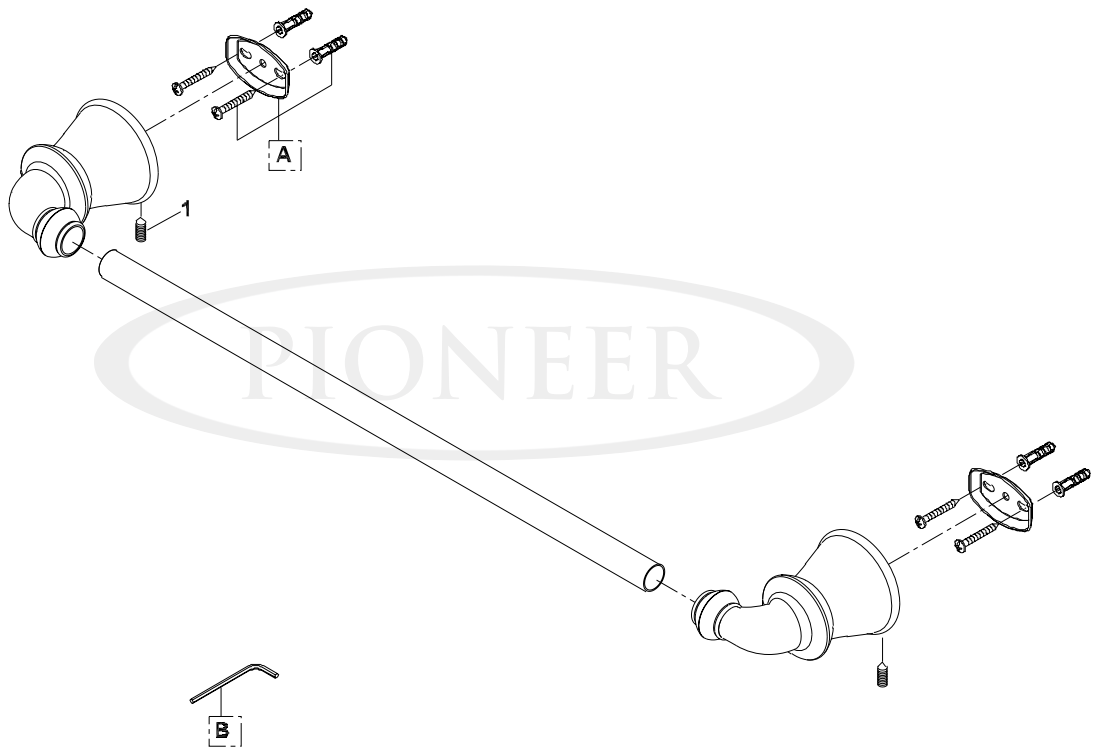

ENGINEERING EXCELLENCE

Del Mar Series #7DM030

PARTS BREAKDOWN SHEET

DESCRIPTION

- Towel Bar
- 24" Long
- Brass Mount
- Concealed Screw Installation
- Mounting Hardware

FINISHES

- PC PVD Polished Chrome
- BN PVD Brushed Nickel
- PN PVD Polished Nickel
- ORB Oil Rubbed Bronze
- TB PVD Tuscany Bronze

#7DM030 SHOWN

Model #: _____

Specific Features: _____

Project Name: _____

Submitted For: _____

Model	Description	Finishes	
#7DM030	Towel Bar	<input type="checkbox"/> PC	<input type="checkbox"/> Other___

ENGINEERING EXCELLENCE

Pioneer: 1-800-338-9468
 Commerce, CA 90040
 www.pioneerind.com
 Pioneer Industries, Inc. © 2013

DMPB7DM030/REV. 12 2012
 Page 1 of 2

	ITEM#	DESCRIPTION
A	X-5600001	Mounting Kit
B	X-4900024	Allen Wrench
1	X-4600002	Mounting Screw