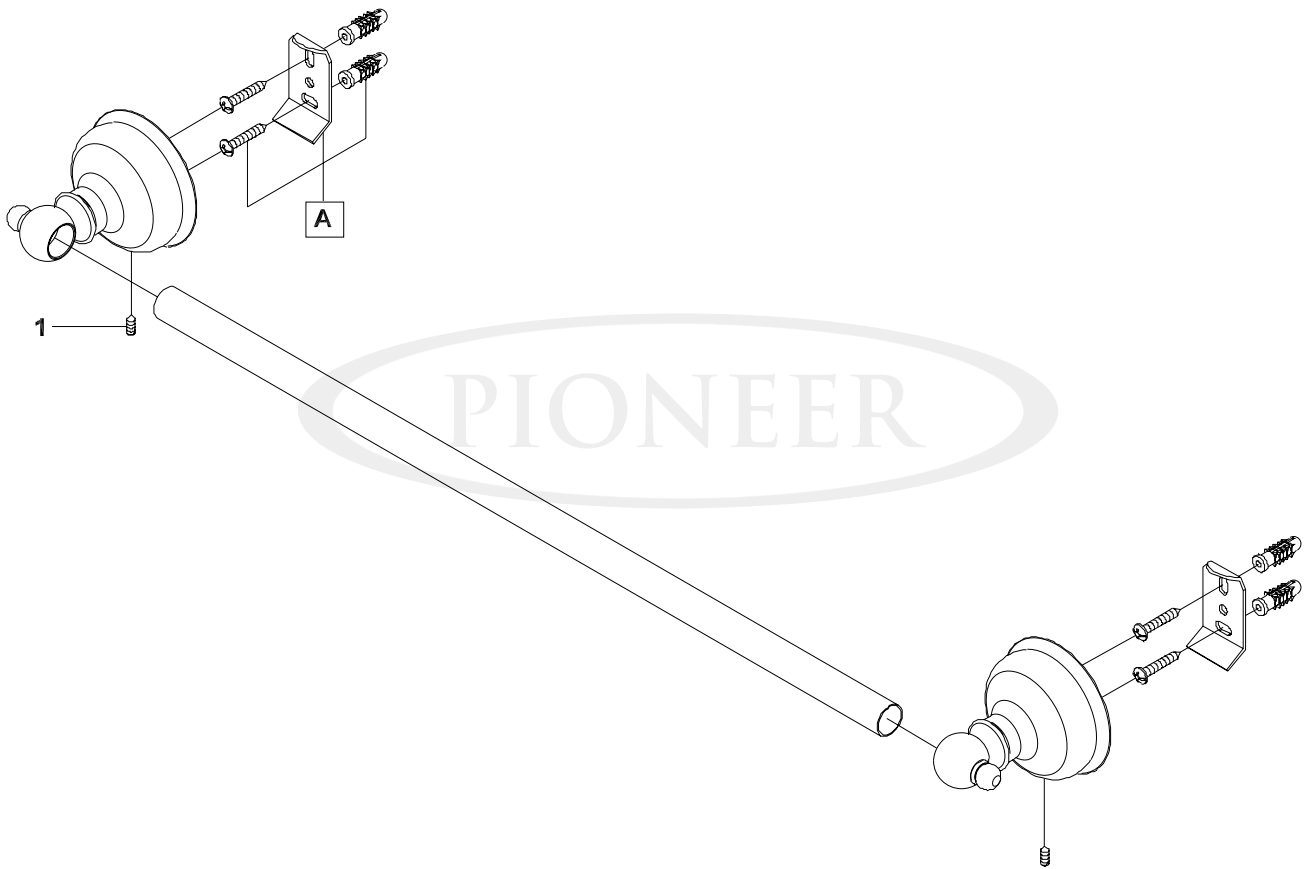

ENGINEERING EXCELLENCE

Americana Series #7AM030 PARTS BREAKDOWN SHEET

DESCRIPTION

- Towel Bar
- 24" Long
- Brass Mount
- Concealed Screw Installation
- Mounting Hardware

FINISHES

- PC PVD Polished Chrome
- BN PVD Brushed Nickel
- SS PVD Stainless Steel
- PN PVD Polished Nickel
- PB PVD Polished Brass
- GR PVD Golden Rose
- ORB Oil Rubbed Bronze
- TB PVD Tuscany Bronze

ENGINEERING EXCELLENCE

Pioneer:1-800-338-9468  
Commerce, CA 90040  
www.pioneerind.com

Pioneer Industries, Inc. © 2013

DMPB7AM030/REV. 12 2012

Page 1 of 2

	ITEM#	DESCRIPTION
A	X-4700001	Mounting Kit
1	X-5700001	Mounting Screw