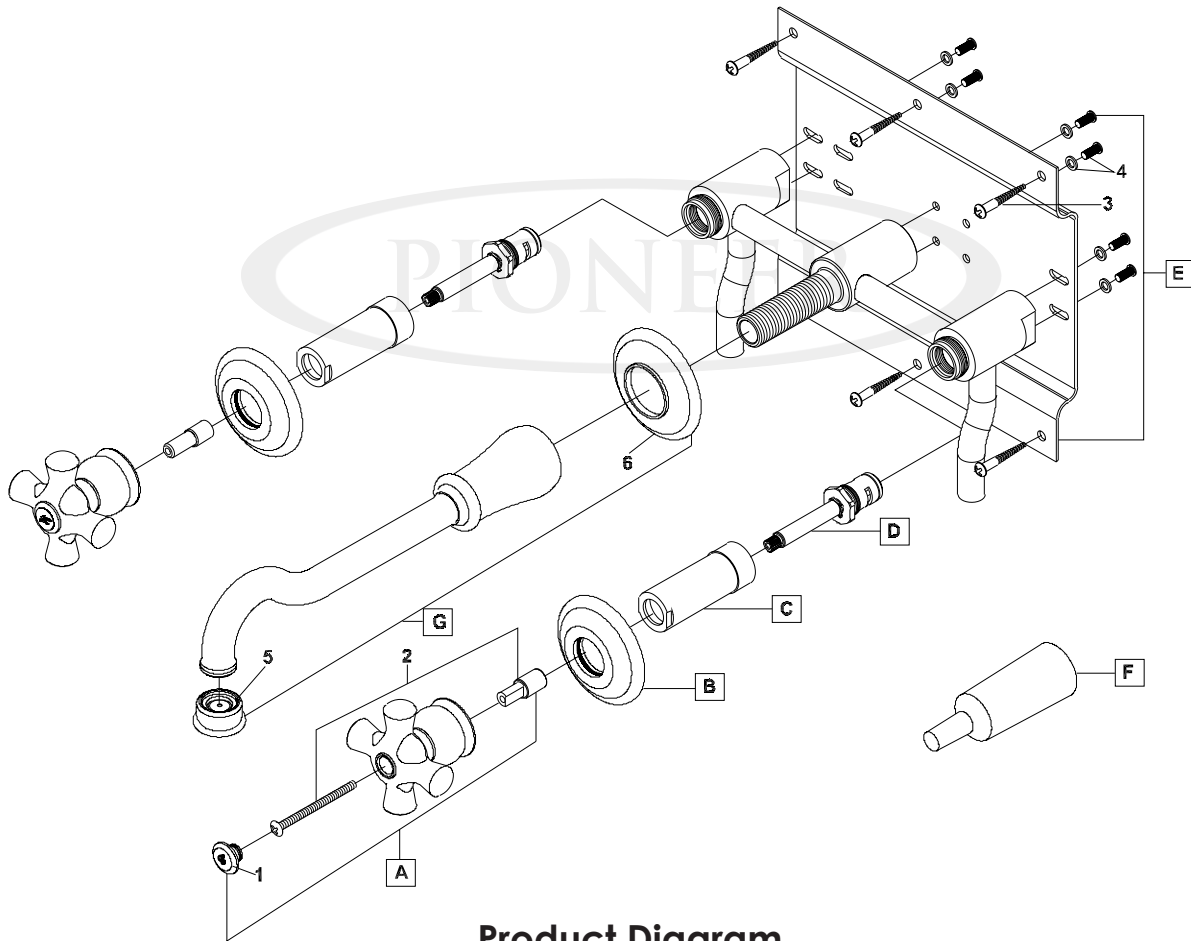

ITEM#	DESCRIPTION
A	X-1300011C,H*	Porcelain Cross Handle-Cold,Hot
B	X-4300030*	Valve Escutcheon
C	X-4300027*	Valve Sleeve
D	X-3300002C,H	Ceramic Disc Cartridge-Cold,Hot
E	X-4900054	Mounting Bracket With Screws
F	X-4900059	Valve mud guard
G	X-2300008*	Brentwood 11" Spout Set
1	X-4900062C,H*	Button-Cold,Hot
2	X-4300046	Handle Adapter
3	X-4900055	Mounting Screw
4	X-4900056	Mounting Screw & Washer
5	X-4900091*	1.5 GPM Aerator
6	X-4300031*	Spout Escutcheon

* Note- Please Specify finish\color code while ordering.

Product Diagram

ENGINEERING EXCELLENCE

Pioneer:1-800-338-9468
Commerce, CA 90040
www.pioneerind.com
Pioneer Industries, Inc. © 2013