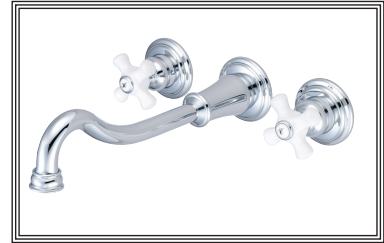

ENGINEERING EXCELLENCE

Brentwood Series #3BR720

PARTS BREAKDOWN SHEET

DESCRIPTION

- Two Handle Lavatory Wall Mount Vessel Filler
- Porcelain Cross Handles
- 11-1/2" Reach
- Ceramic Disc Cartridges
- 3-Hole 8" Installation
- Includes Valve With Mounting Plate

FINISHES

- PC PVD Polished Chrome
- BN PVD Brushed Nickel
- PN PVD Polished Nickel
- PB PVD Polished Brass
- ORB Oil Rubbed Bronze

#3BR720 SHOWN

STANDARDS APPLICABLE

- ASME A112.18.1
- ANSI / NSF 61, SECTION 9
- CUPC / IAPMO LISTED
- CONTAINS NO MORE THAN 0.25% WEIGHTED AVERAGE LEAD CONTENT