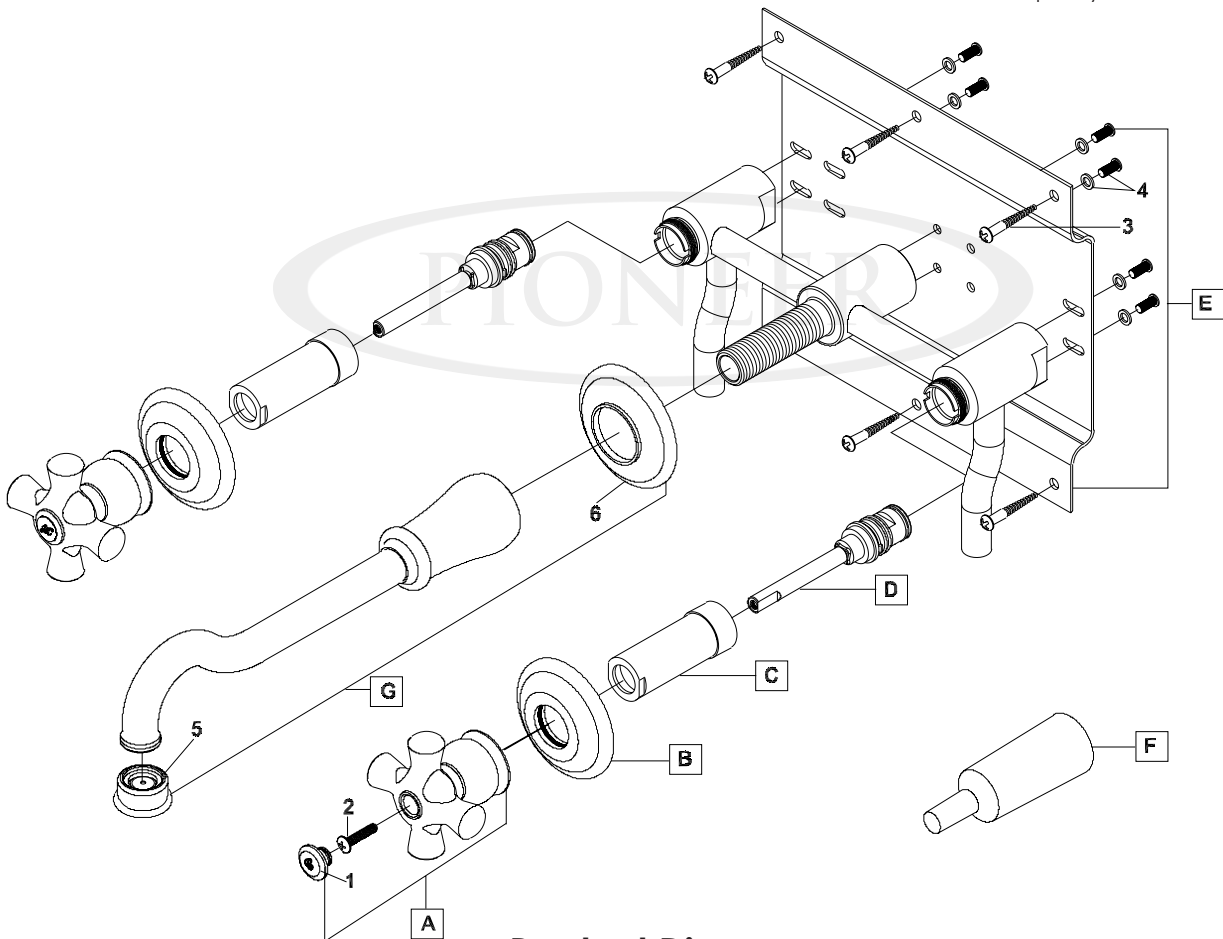

ITEM#	DESCRIPTION
A	X-1900011C,H*	Porcelain Cross Handle-Cold,Hot
B	X-4300030*	Valve Escutcheon
C	X-4300027*	Valve Sleeve
D	X-3300002C,H	Ceramic Disc Cartridge-Cold,Hot
E	X-4900054	Mounting Bracket With Screws
F	X-4900059	Valve mud guard
G	X-2300008*	Brentwood 11" Spout Set
1	X-4900042C,H*	Button-Cold,Hot
2	X-4900061	Handle Screw
3	X-4900055	Mounting Screw
4	X-4900056	Mounting Screw & Washer
5	X-4900091*	1.5 GPM Aerator
6	X-4300031*	Spout Escutcheon

* Note- Please Specify finish\color code while ordering.

Product Diagram

ENGINEERING EXCELLENCE

Pioneer:1-800-338-9468
Commerce, CA 90040
www.pioneerind.com
Pioneer Industries, Inc. © 2013