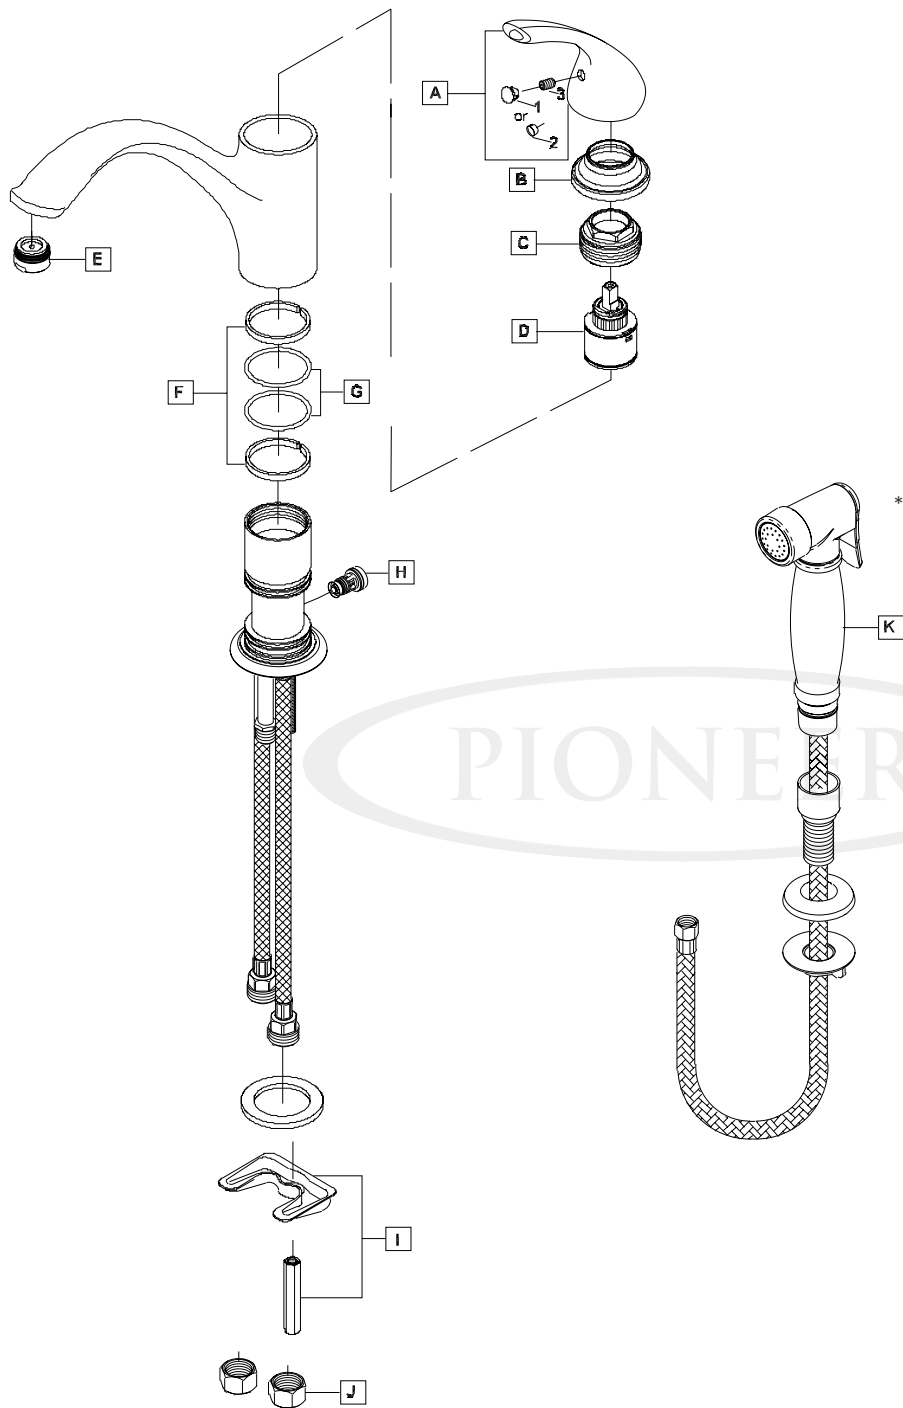

ENGINEERING EXCELLENCE

Vellano Series #2VL261

PARTS BREAKDOWN SHEET

DESCRIPTION

- Single Handle Kitchen Faucet
- Metal Lever Handles
- Spout Swivel 360°
- 9-1/16" Reach, 5-9/16" from Deck to Aerator
- Ceramic Disc Cartridge with Temperature Limit Stop
- 2-Hole Installation
- Side Spray Assembly
- Decorative Escutcheon

FINISHES

- PC PVD Polished Chrome
- BN PVD Brushed Nickel
- SS PVD Stainless Steel
- PN PVD Polished Nickel

#2VL261 SHOWN * ADA 

STANDARDS APPLICABLE

- ASME A112.18.1
- ANSI A117.1
- ANSI / NSF 61, SECTION 9
- CUPC / IAPMO LISTED / ADA COMPLIANT
- CONTAINS NO MORE THAN 0.25% WEIGHTED AVERAGE LEAD CONTENT

FLOW

- Aerator Limited to 1.5 GPM

Model #: _____

Specific Features: _____

Project Name: _____

Submitted For: _____

Model	Description	Finishes	
#2VL261	Single Handle Kitchen Faucet	<input type="checkbox"/> PC	<input type="checkbox"/> Other__

ENGINEERING EXCELLENCE

Pioneer:1-800-338-9468
 Commerce, CA 90040
 www.pioneerind.com
 Pioneer Industries, Inc. © 2013

DMPB2VL261/REV. 12 2012
 Page 1 of 2

	ITEM#	DESCRIPTION
A	X-1200013*	Vellano Lever Handle
B	X-4200082*	Retainer Sleeve
C	X-4200083	Retainer Nut
D	X-3900001	Ceramic Disc Cartridge
E	X-4900081*	1.5 GPM Aerator
F	X-4200085	Washer
G	X-4900067	O-Ring
H	X-4200086	Diverter Piston
I	X-5200014	Mounting Kit
J	X-4900004	Supply Nut
K	X-4200070*	Side Spray Assembly
1	X-4900064*	Button
2	X-4900027	Red/Blue Indicator
3	X-4900002	3/32" Allen Screw