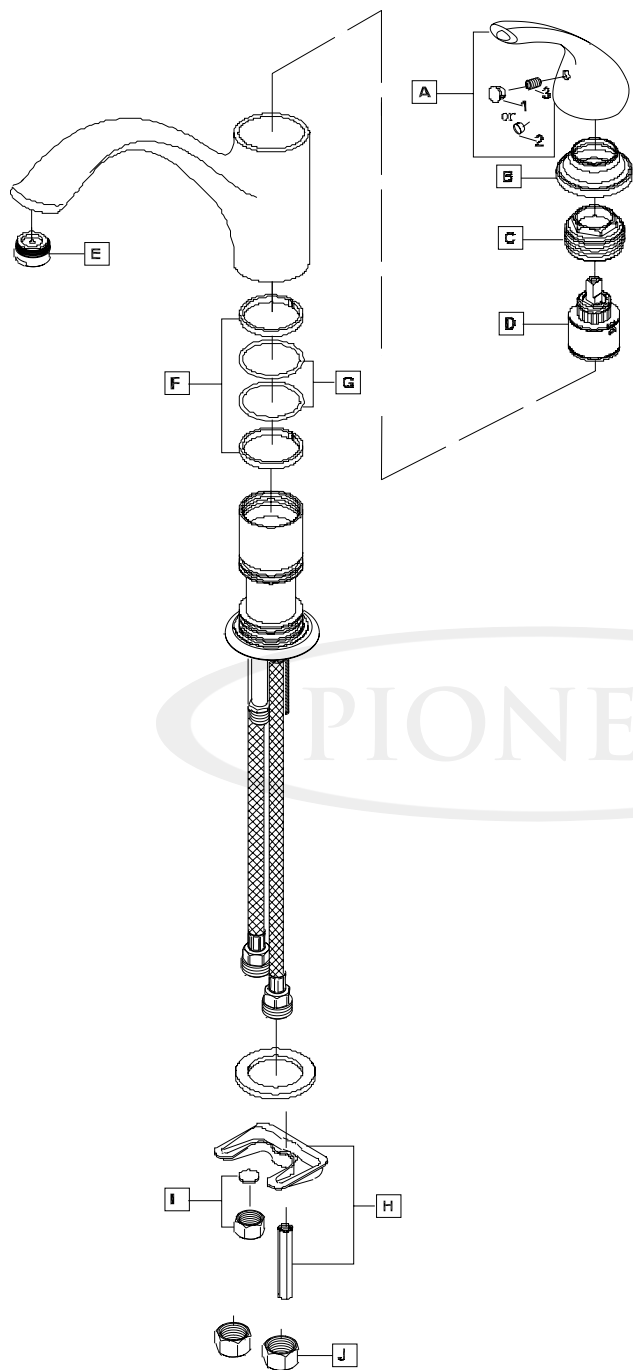

ENGINEERING EXCELLENCE

Vellano Series #2VL260

PARTS BREAKDOWN SHEET

DESCRIPTION

- Single Handle Kitchen Faucet
- Metal Lever Handles
- Spout Swivel 360°
- 9-1/16" Reach, 5-9/16" from Deck to Aerator
- Ceramic Disc Cartridge with Temperature Limit Stop
- 1-Hole Installation
- Decorative Escutcheon

FLOW

- Aerator Limited to 1.5 GPM

#2VL260 SHOWN * ADA 

Model #: _____

Specific Features: _____

Project Name: _____

Submitted For: _____

Model	Description	Finishes	
#2VL260	Single Handle Kitchen Faucet	<input type="checkbox"/> PC	<input type="checkbox"/> Other__

ENGINEERING EXCELLENCE

Pioneer: 1-800-338-9468

Commerce, CA 90040

www.pioneerind.com

Pioneer Industries, Inc. © 2013

DMPB2VL260/REV. 12 2012

Page 1 of 2

	ITEM#	DESCRIPTION
A	X-1200013*	Vellano Lever Handle
B	X-4200082*	Retainer Sleeve
C	X-4200083	Retainer Nut
D	X-3900001	Ceramic Disc Cartridge
E	X-4900081*	1.5 GPM Aerator
F	X-4200085	Washer
G	X-4900067	O-Ring
H	X-5200014	Mounting Kit
I	X-4200049	Cap and Washer
J	X-4900004	Supply Nut
1	X-4900064*	Button
2	X-4900027	Red/Blue Indicator
3	X-4900002	3/32" Allen Screw

* Note: Please specify finish/color when ordering.

Product Diagram

ENGINEERING EXCELLENCE

Pioneer: 1-800-338-9468

Commerce, CA 90040

www.pioneerind.com

Pioneer Industries, Inc. © 2013