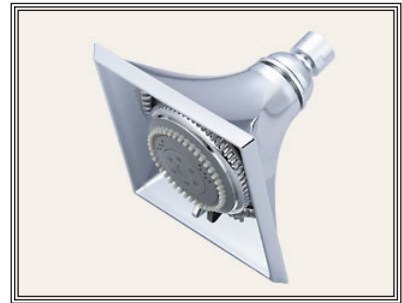

ENGINEERING EXCELLENCE

Prenza Series #X-6400054

SPECIFICATION SHEET

DESCRIPTION

- Prenza Five Spray Pattern Showerhead-1.5 GPM
- Rub-Clean Anti-Scale Spray
- Brass Ball Swivel Joint
- 5" Face

FINISHES

- PC PVD Polished Chrome
- BN PVD Brushed Nickel
- SS PVD Stainless Steel

#X-6400054 SHOWN

STANDARDS APPLICABLE

- ASME A112.18.1

FLOW

- Showerhead Limited to 1.5 GPM Flow Rate

Model #: _____

Specific Features: _____

Project Name: _____

Submitted For: _____

Model	Description	Finishes	
#X-6400054	Prenza Five Spray Pattern Showerhead	☐ PC	☐ Other__

ENGINEERING EXCELLENCE

Pioneer:1-800-338-9468
Commerce, CA 90040
www.pioneerind.com
Pioneer Industries, Inc. © 2009

DMSPX-6400054/REV. 12 2009
Page 1 of 2