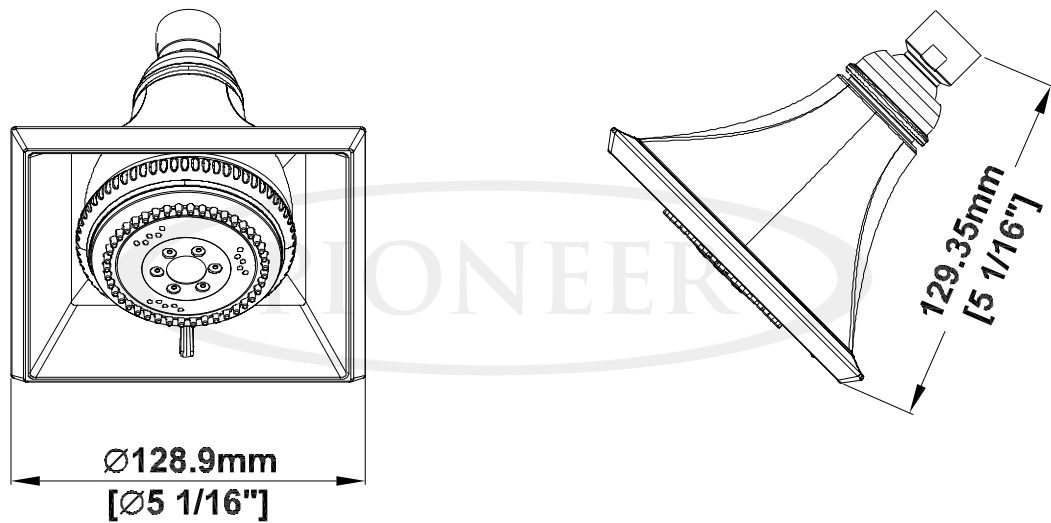

Product Diagram

ENGINEERING EXCELLENCE

Pioneer: 1-800-338-9468
Commerce, CA 90040
www.pioneerind.com
Pioneer Industries, Inc. © 2009