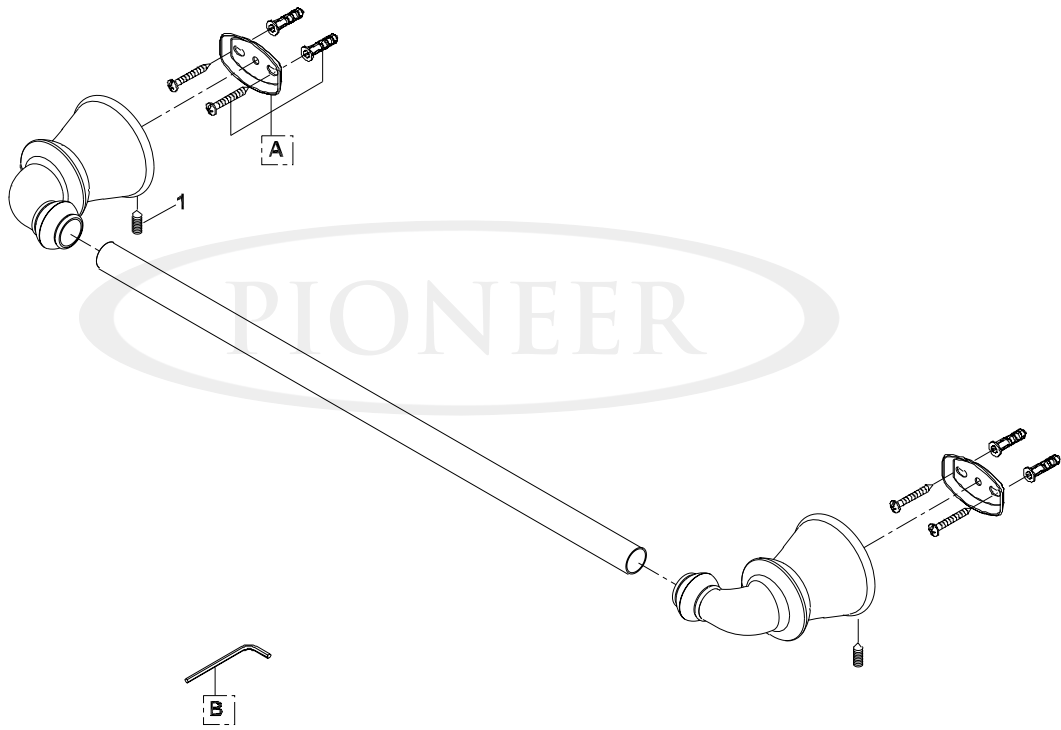

ENGINEERING EXCELLENCE

Del Mar Series #7DM031

PARTS BREAKDOWN SHEET

DESCRIPTION

- Towel Bar
- 18" Long
- Brass Mount
- Concealed Screw Installation
- Mounting Hardware

FINISHES

- PC PVD Polished Chrome
- BN PVD Brushed Nickel
- PN PVD Polished Nickel
- ORB Oil Rubbed Bronze
- TB PVD Tuscany Bronze

#7DM031 SHOWN

Model #: _____

Specific Features: _____

Project Name: _____

Submitted For: _____

Model	Description	Finishes	
#7DM031	Towel Bar	<input type="checkbox"/> PC	<input type="checkbox"/> Other___

ENGINEERING EXCELLENCE

Pioneer: 1-800-338-9468
 Commerce, CA 90040
 www.pioneerind.com
 Pioneer Industries, Inc. © 2013

DMPB7DM031/REV. 12 2012
 Page 1 of 2

	ITEM#	DESCRIPTION
A	X-5600001	Mounting Kit
B	X-4900024	Allen Wrench
1	X-4600002	Mounting Screw