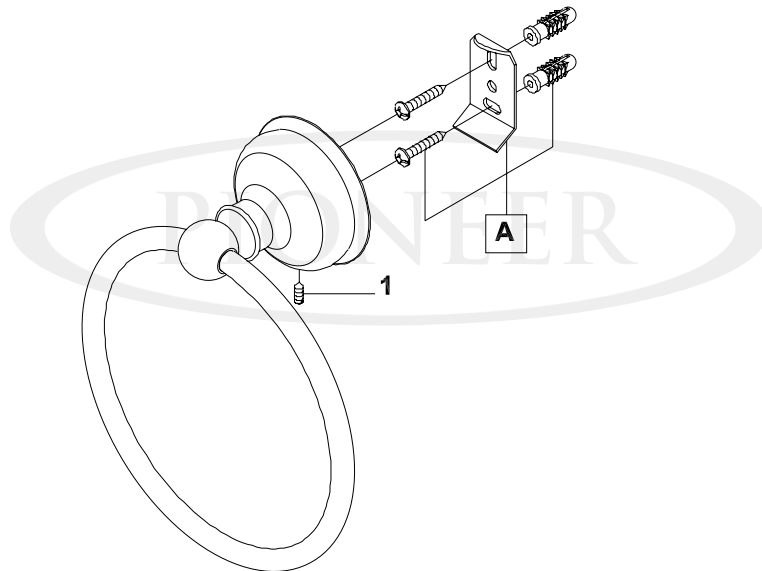

ENGINEERING EXCELLENCE

Americana Series #7AM034 PARTS BREAKDOWN SHEET

DESCRIPTION

- Towel Ring
- Brass Mount
- Concealed Screw Installation
- Mounting Hardware

FINISHES

- PC PVD Polished Chrome
- BN PVD Brushed Nickel
- SS PVD Stainless Steel
- PN PVD Polished Nickel
- PB PVD Polished Brass
- GR PVD Golden Rose
- ORB Oil Rubbed Bronze
- TB PVD Tuscany Bronze

#7AM034 SHOWN

Model #: _____

Specific Features: _____

Project Name: _____

Submitted For: _____

Model	Description	Finishes
#7AM034	Towel Ring	<input type="checkbox"/> PC <input type="checkbox"/> Other ____

ENGINEERING EXCELLENCE

Pioneer:1-800-338-9468
 Commerce, CA 90040
 www.pioneerind.com
 Pioneer Industries, Inc. © 2013

	ITEM#	DESCRIPTION
A	X-4700001	Mounting Kit
1	X-5700001	Mounting Screw

Product Diagram

ENGINEERING EXCELLENCE