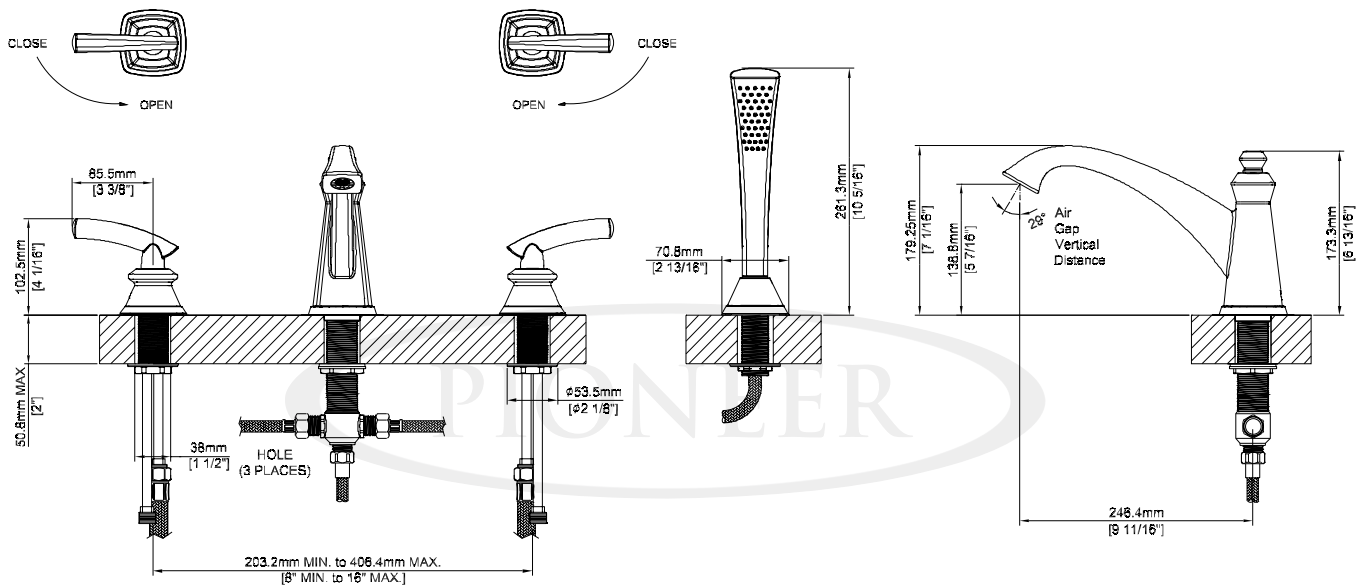

Installation Note:

Please refer to Installation Guide For this Product.

Product Diagram

ENGINEERING EXCELLENCE

Pioneer: 1-800-338-9468

Commerce, CA 90040

www.pioneerind.com

Pioneer Industries, Inc. © 2013