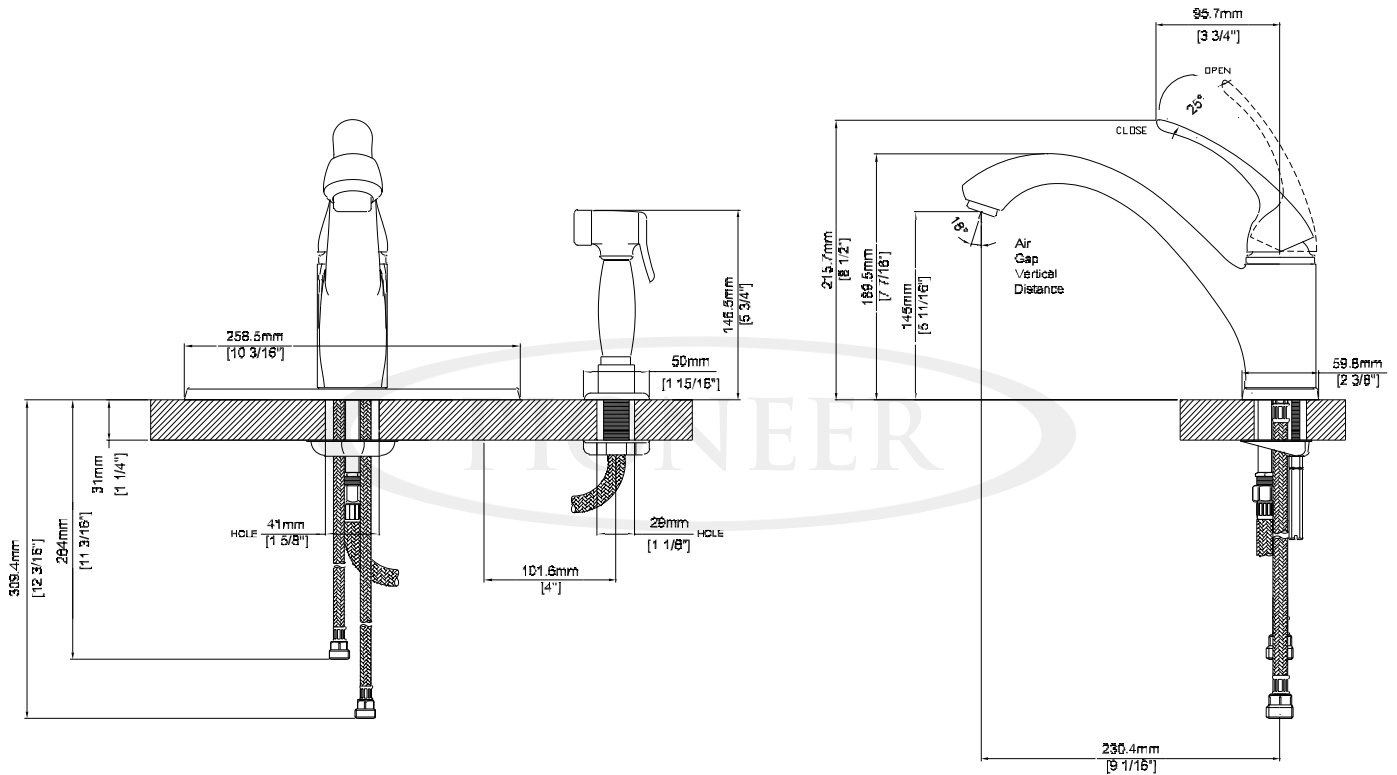

### DESCRIPTION

- Single Handle Kitchen Faucet
- Metal Lever Handles
- Spout Swivel 360°
- 9-1/16" Reach, 5-11/16" from Deck to Aerator
- Ceramic Disc Cartridge with Temperature Limit Stop
- 4-Hole 6" or 8" Installation
- Side Spray Assembly

Faucet Hole Size:- 1-1/2"

Maximum Deck Thickness:- 1-1/4"

**Product Diagram**

ENGINEERING EXCELLENCE

Pioneer:1-800-338-9468

Commerce, CA 90040

www.pioneerind.com

Pioneer Industries, Inc. © 2013