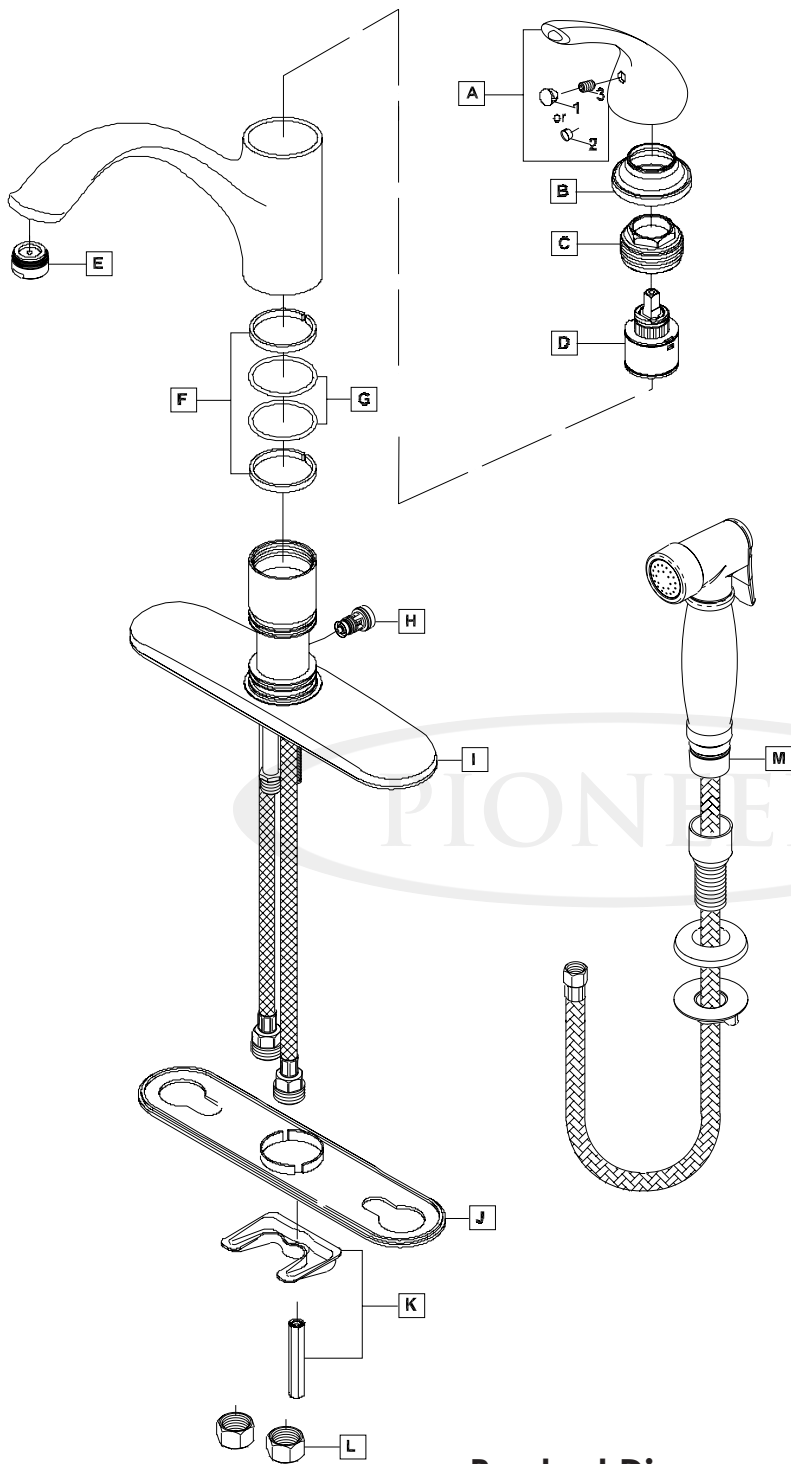

ENGINEERING EXCELLENCE

Vellano Series #2VL161

PARTS BREAKDOWN SHEET

DESCRIPTION

- Single Handle Kitchen Faucet
- Metal Lever Handles
- Spout Swivel 360°
- 9-1/16" Reach, 5-11/16" from Deck to Aerator
- Ceramic Disc Cartridge with Temperature Limit Stop
- 4-Hole 6" or 8" Installation
- Side Spray Assembly
- Deck Cover Plate Included

FLOW

- Aerator Limited to 1.5 GPM

Model #: \_\_\_\_\_

Specific Features: \_\_\_\_\_

Project Name: \_\_\_\_\_

Submitted For: \_\_\_\_\_

Model	Description	Finishes	
#2VL161	Single Handle Kitchen Faucet	<input type="checkbox"/> PC	<input type="checkbox"/> Other__

ENGINEERING EXCELLENCE

Pioneer:1-800-338-9468  
 Commerce, CA 90040  
 www.pioneerind.com  
 Pioneer Industries, Inc. © 2013

DMPB2VL161/REV. 12 2012  
 Page 1 of 2

	ITEM#	DESCRIPTION
A	X-1200013*	Vellano Lever Handle
B	X-4200082*	Retainer Sleeve
C	X-4200083	Retainer Nut
D	X-3900001	Ceramic Disc Cartridge
E	X-4900081*	1.5 GPM Aerator
F	X-4200085	Washer
G	X-4900067	O-Ring
H	X-4200086	Diverter Piston
I	X-4200087*	Deck Plate
J	X-4200088	Base Gasket
K	X-5200013	Mounting Kit
L	X-4900004	Supply Nut
M	X-4200070*	Side Spray Assembly
1	X-4900064*	Button
2	X-4900027	Red/Blue Indicator
3	X-4900002	3/32" Allen Screw