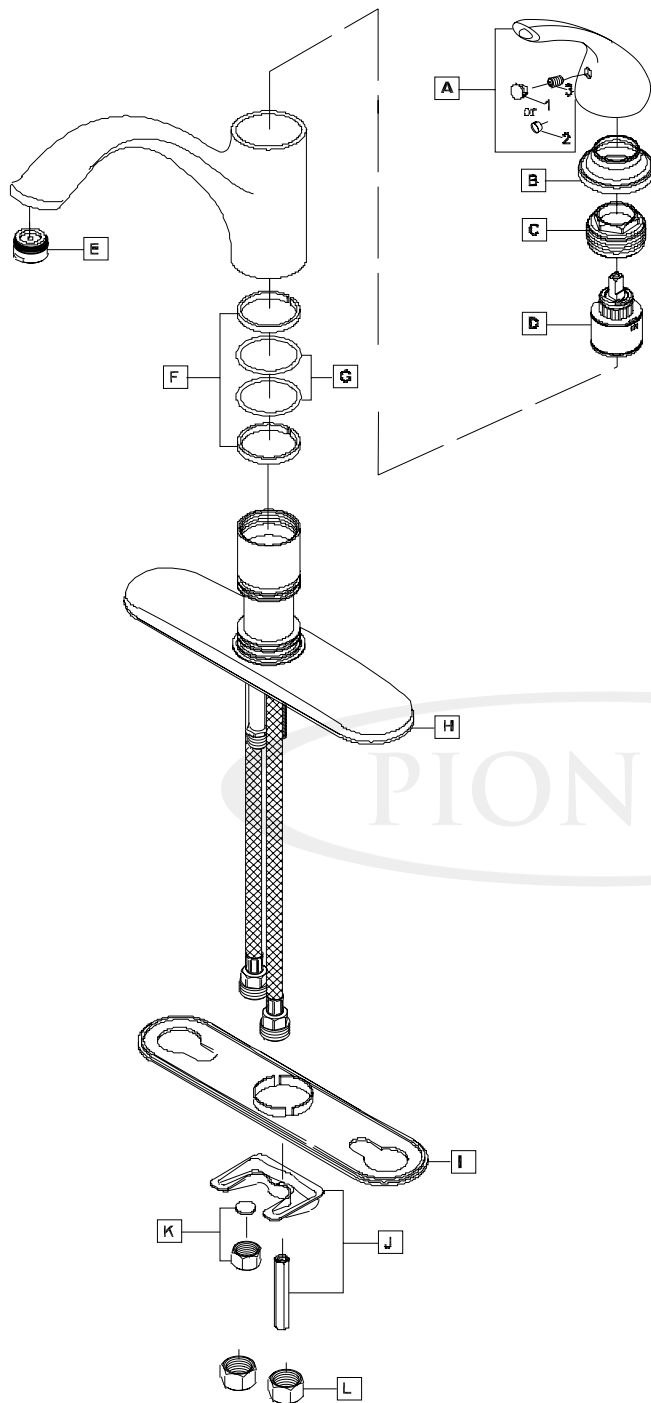

ENGINEERING EXCELLENCE

Vellano Series #2VL160

PARTS BREAKDOWN SHEET

DESCRIPTION

- Single Handle Kitchen Faucet
- Metal Lever Handles
- Spout Swivel 360°
- 9-1/16" Reach, 5-11/16" from Deck to Aerator
- Ceramic Disc Cartridge with Temperature Limit Stop
- 3-Hole 6" or 8" Installation
- Deck Cover Plate Included

FLOW

- Aerator Limited to 1.5 GPM

#2VL160 SHOWN * ADA 

Model #: _____

Specific Features: _____

Project Name: _____

Submitted For: _____

Model	Description	Finishes	
#2VL160	Single Handle Kitchen Faucet	<input type="checkbox"/> PC	<input type="checkbox"/> Other__

ENGINEERING EXCELLENCE

Pioneer:1-800-338-9468

Commerce, CA 90040

www.pioneerind.com

Pioneer Industries, Inc. © 2013

DMPB2VL160/REV. 12 2012

Page 1 of 2

	ITEM#	DESCRIPTION
A	X-1200013*	Vellano Lever Handle
B	X-4200082*	Retainer Sleeve
C	X-4200083	Retainer Nut
D	X-3900001	Ceramic Disc Cartridge
E	X-4900081*	1.5 GPM Aerator
F	X-4200085	Washer
G	X-4900067	O-Ring
H	X-4200087*	Deck Plate
I	X-4200088	Base Gasket
J	X-5200013	Mounting Kit
K	X-4200049	Cap and Washer
L	X-4900004	Supply Nut
1	X-4900064*	Button
2	X-4900027	Red/Blue Indicator
3	X-4900002	3/32" Allen Screw

* Note: Please specify finish/color when ordering.

Product Diagram

ENGINEERING EXCELLENCE

Pioneer: 1-800-338-9468
 Commerce, CA 90040
 www.pioneerind.com
 Pioneer Industries, Inc. © 2013