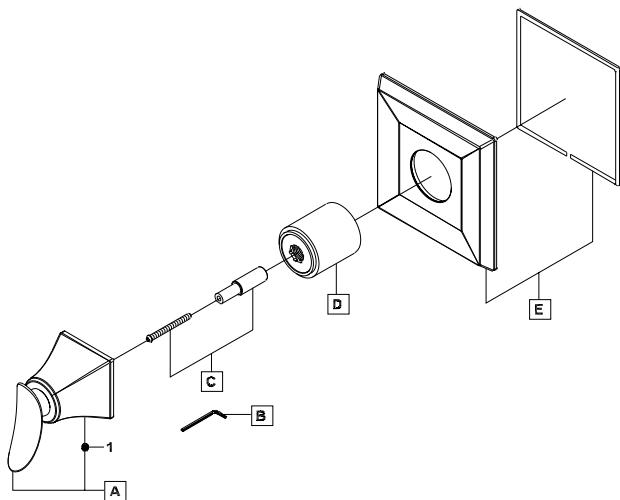

Parts Breakdown-6PR101T

	ITEM#	DESCRIPTION
A	X-1600009*	Prenza Lever Handle
B	X-4900024*	Allen Wrench
C	X-4600047	Stem Adapter
D	X-4600035*	Diverter Sleeve
E	X-6600004*	Prenza Face Plate
1	X-4400024	Allen Screw

* Note: Please specify finish/color when ordering.