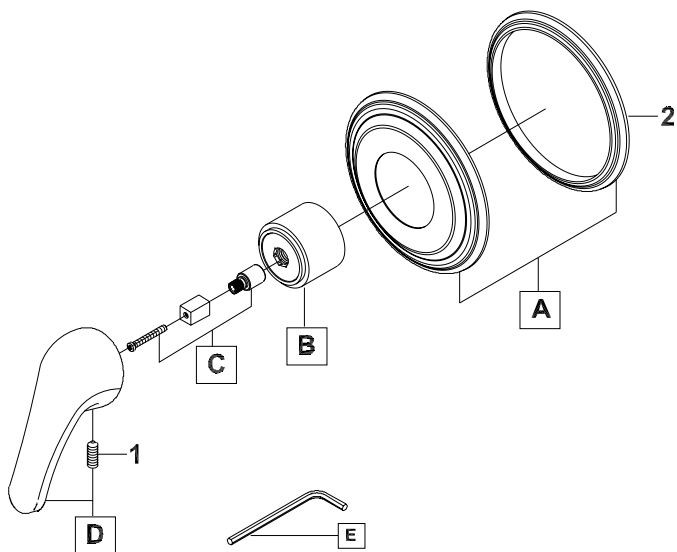

Parts Breakdown-6LG101T

	ITEM#	DESCRIPTION
A	X-6600001*	Face Plate
B	X-4600035*	Sleeve
C	X-4600036	Adapter
D	X-1400025*	Lever Handle
E	X-4900024	Allen Wrench
1	X-4900080	Allen Screw
2	X-4600025	Rubber Gasket

* Note: Please specify finish/color when ordering.